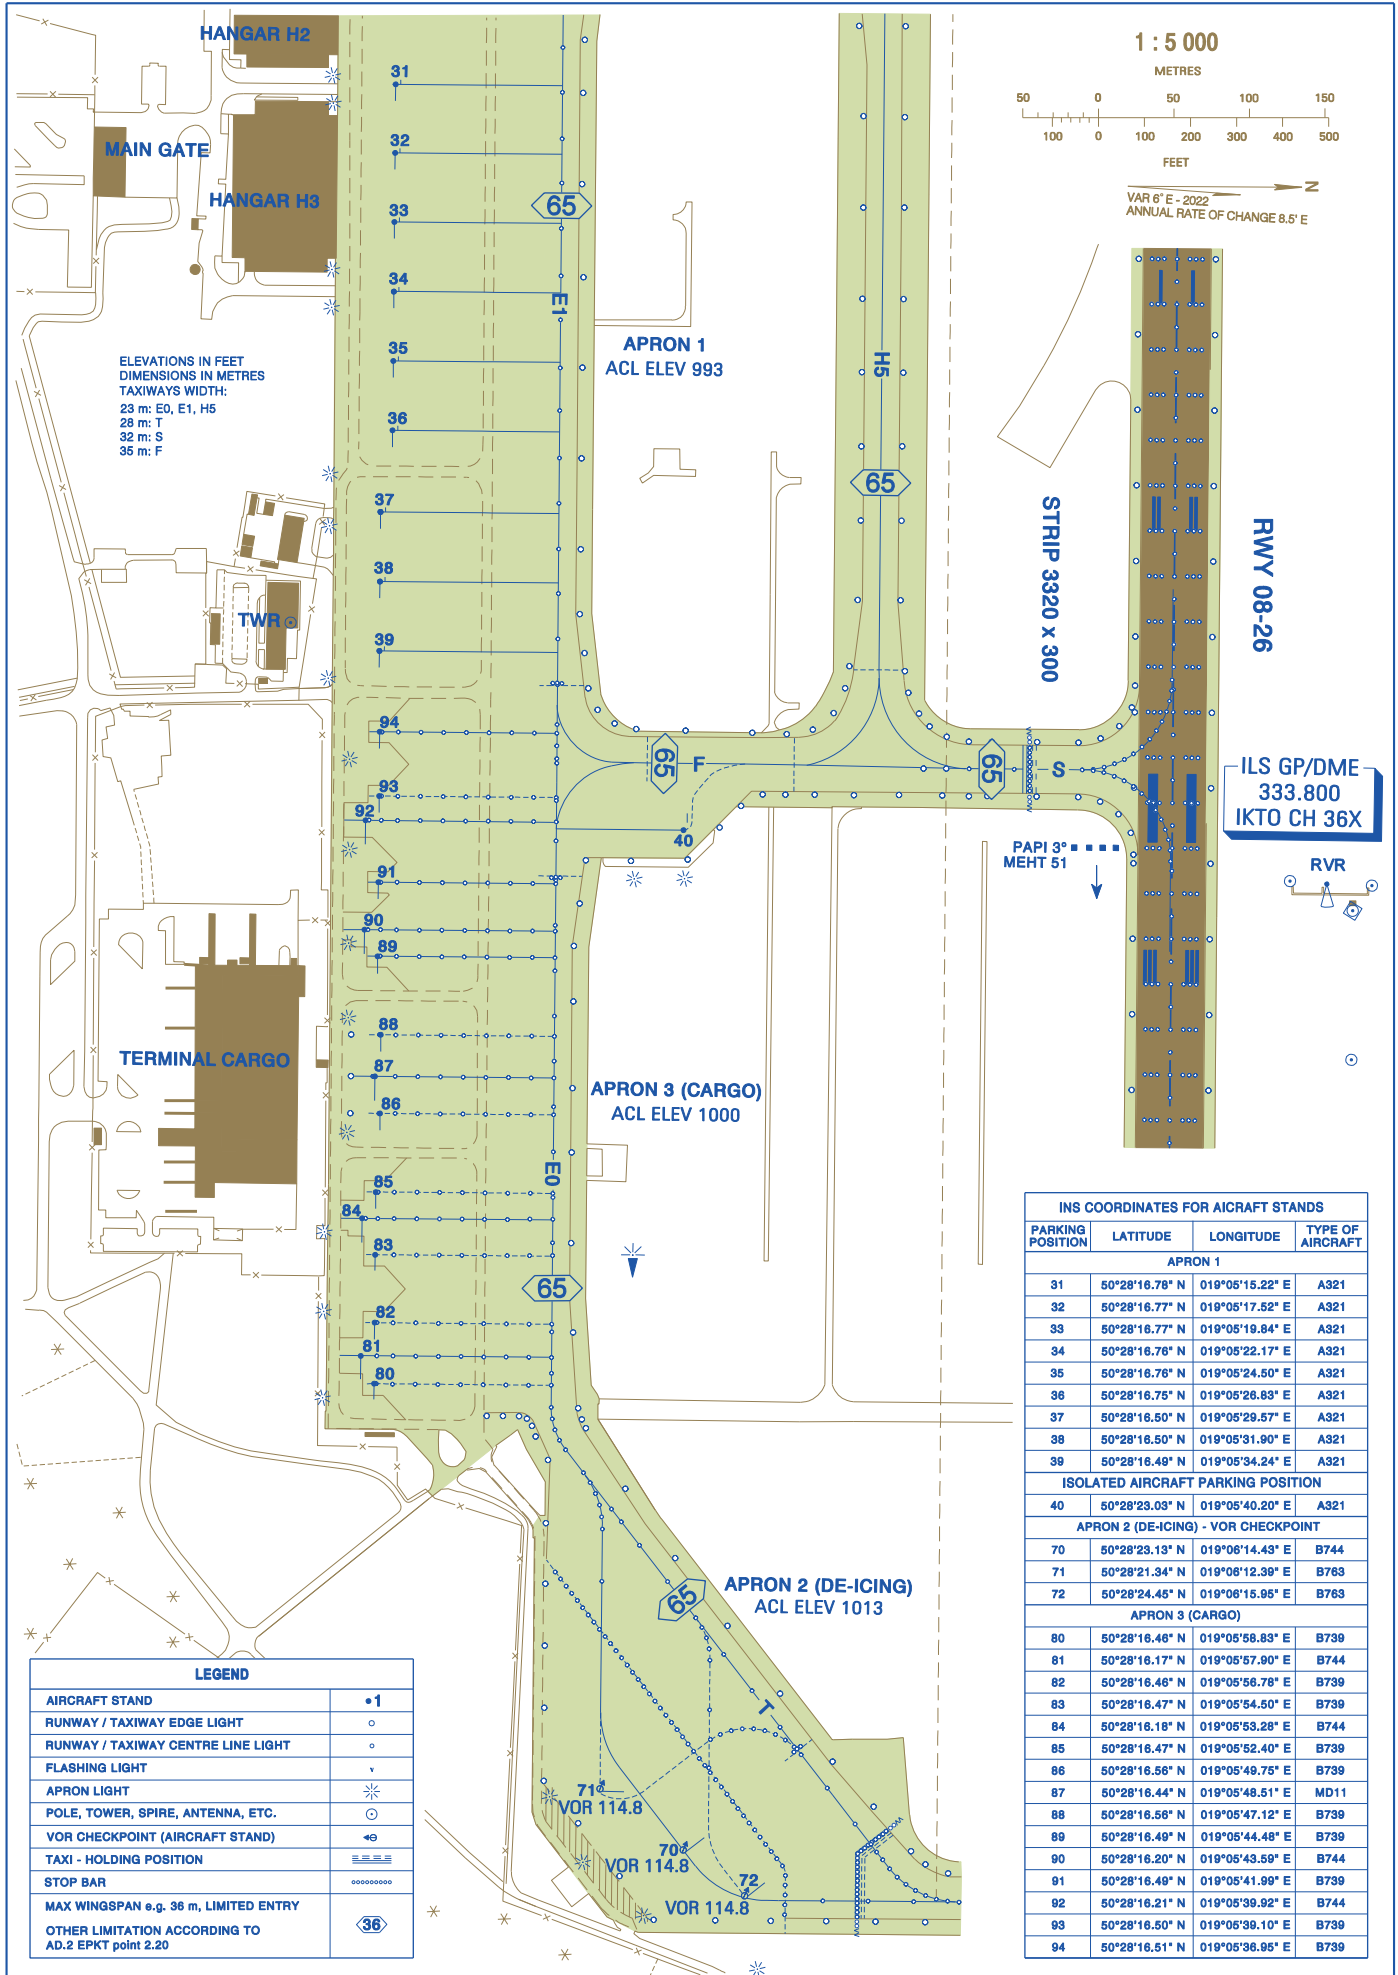

Katowice DELIVERY 121.805
Katowice TOWER 129.255
ATIS 120.230

AIRCRAFT PARKING/DOCKING CHART - ICAO

Katowice - Pyrzowice

Correction: editorial changes