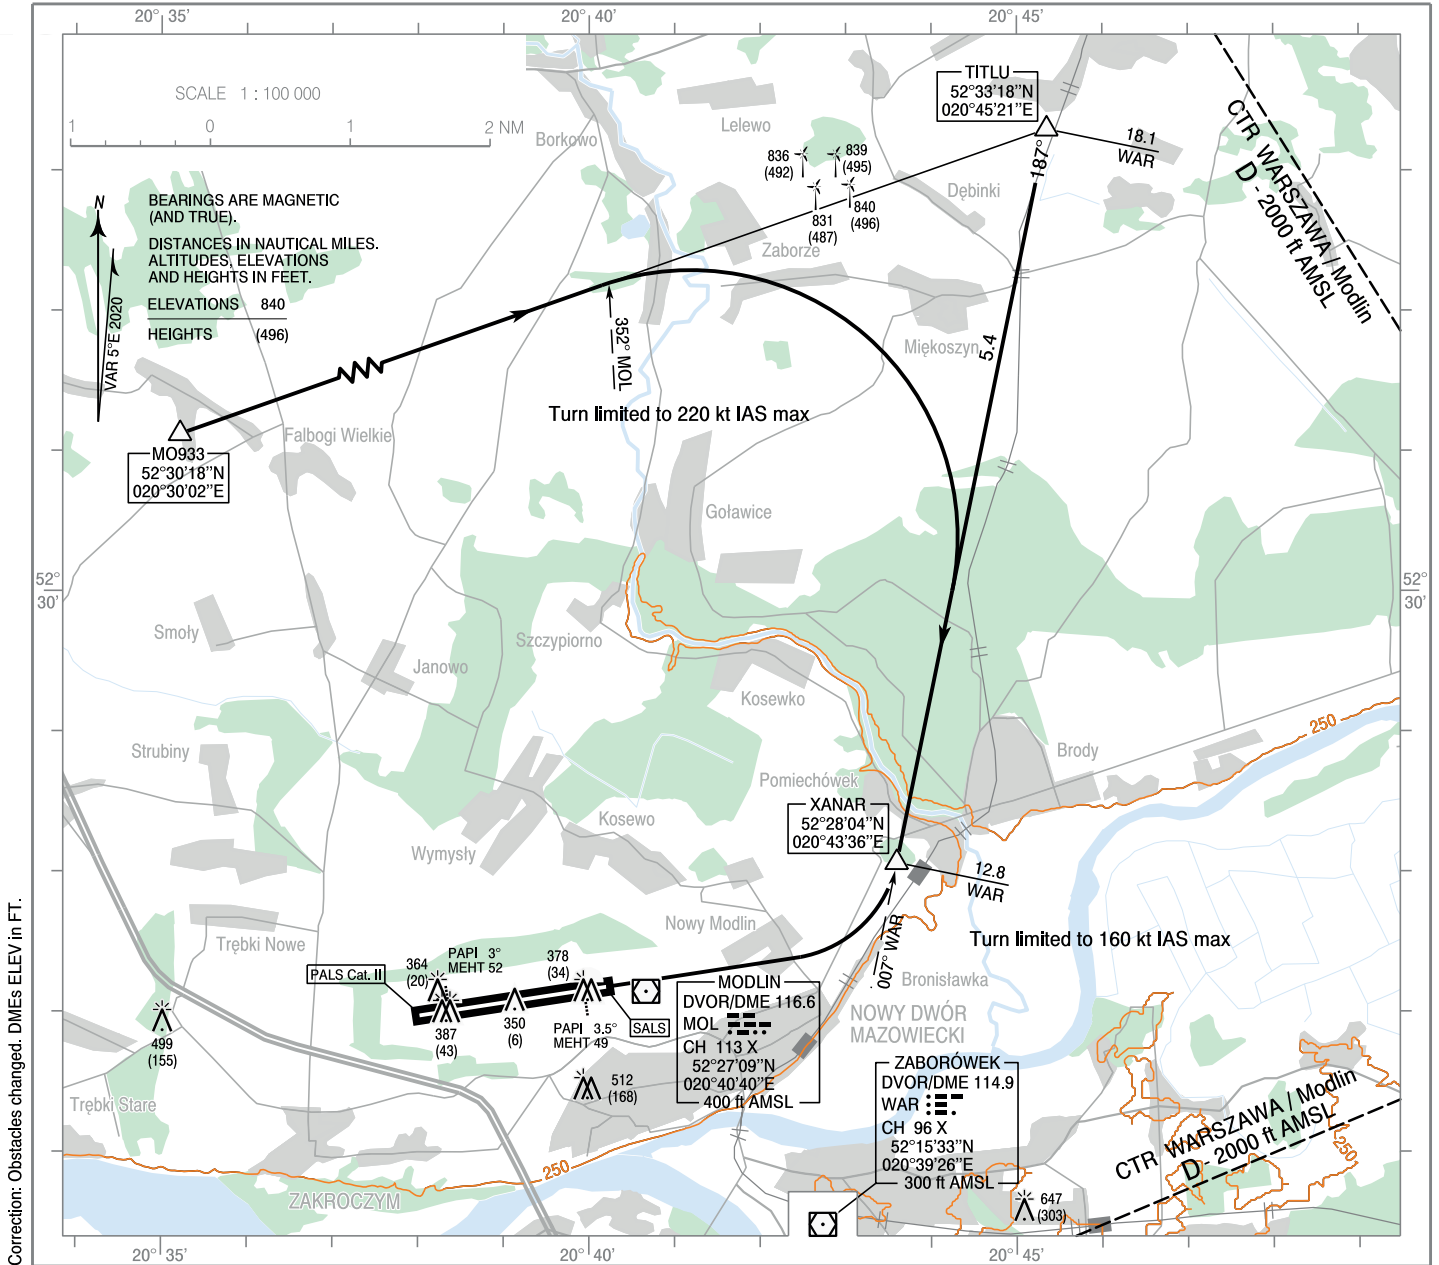

**VISUAL APPROACH
CHART - ICAO**

AERODROME ELEV 344 ft
HEIGHTS RELATED TO AD ELEV

Warszawa APPROACH	125.055, 128.805, 129.380, 135.930
Modlin TOWER	123.930
ATIS	136.555

**WARSZAWA / Modlin
RWY 26**

Correction: Obstacles changed. DMEs ELEV in FT.