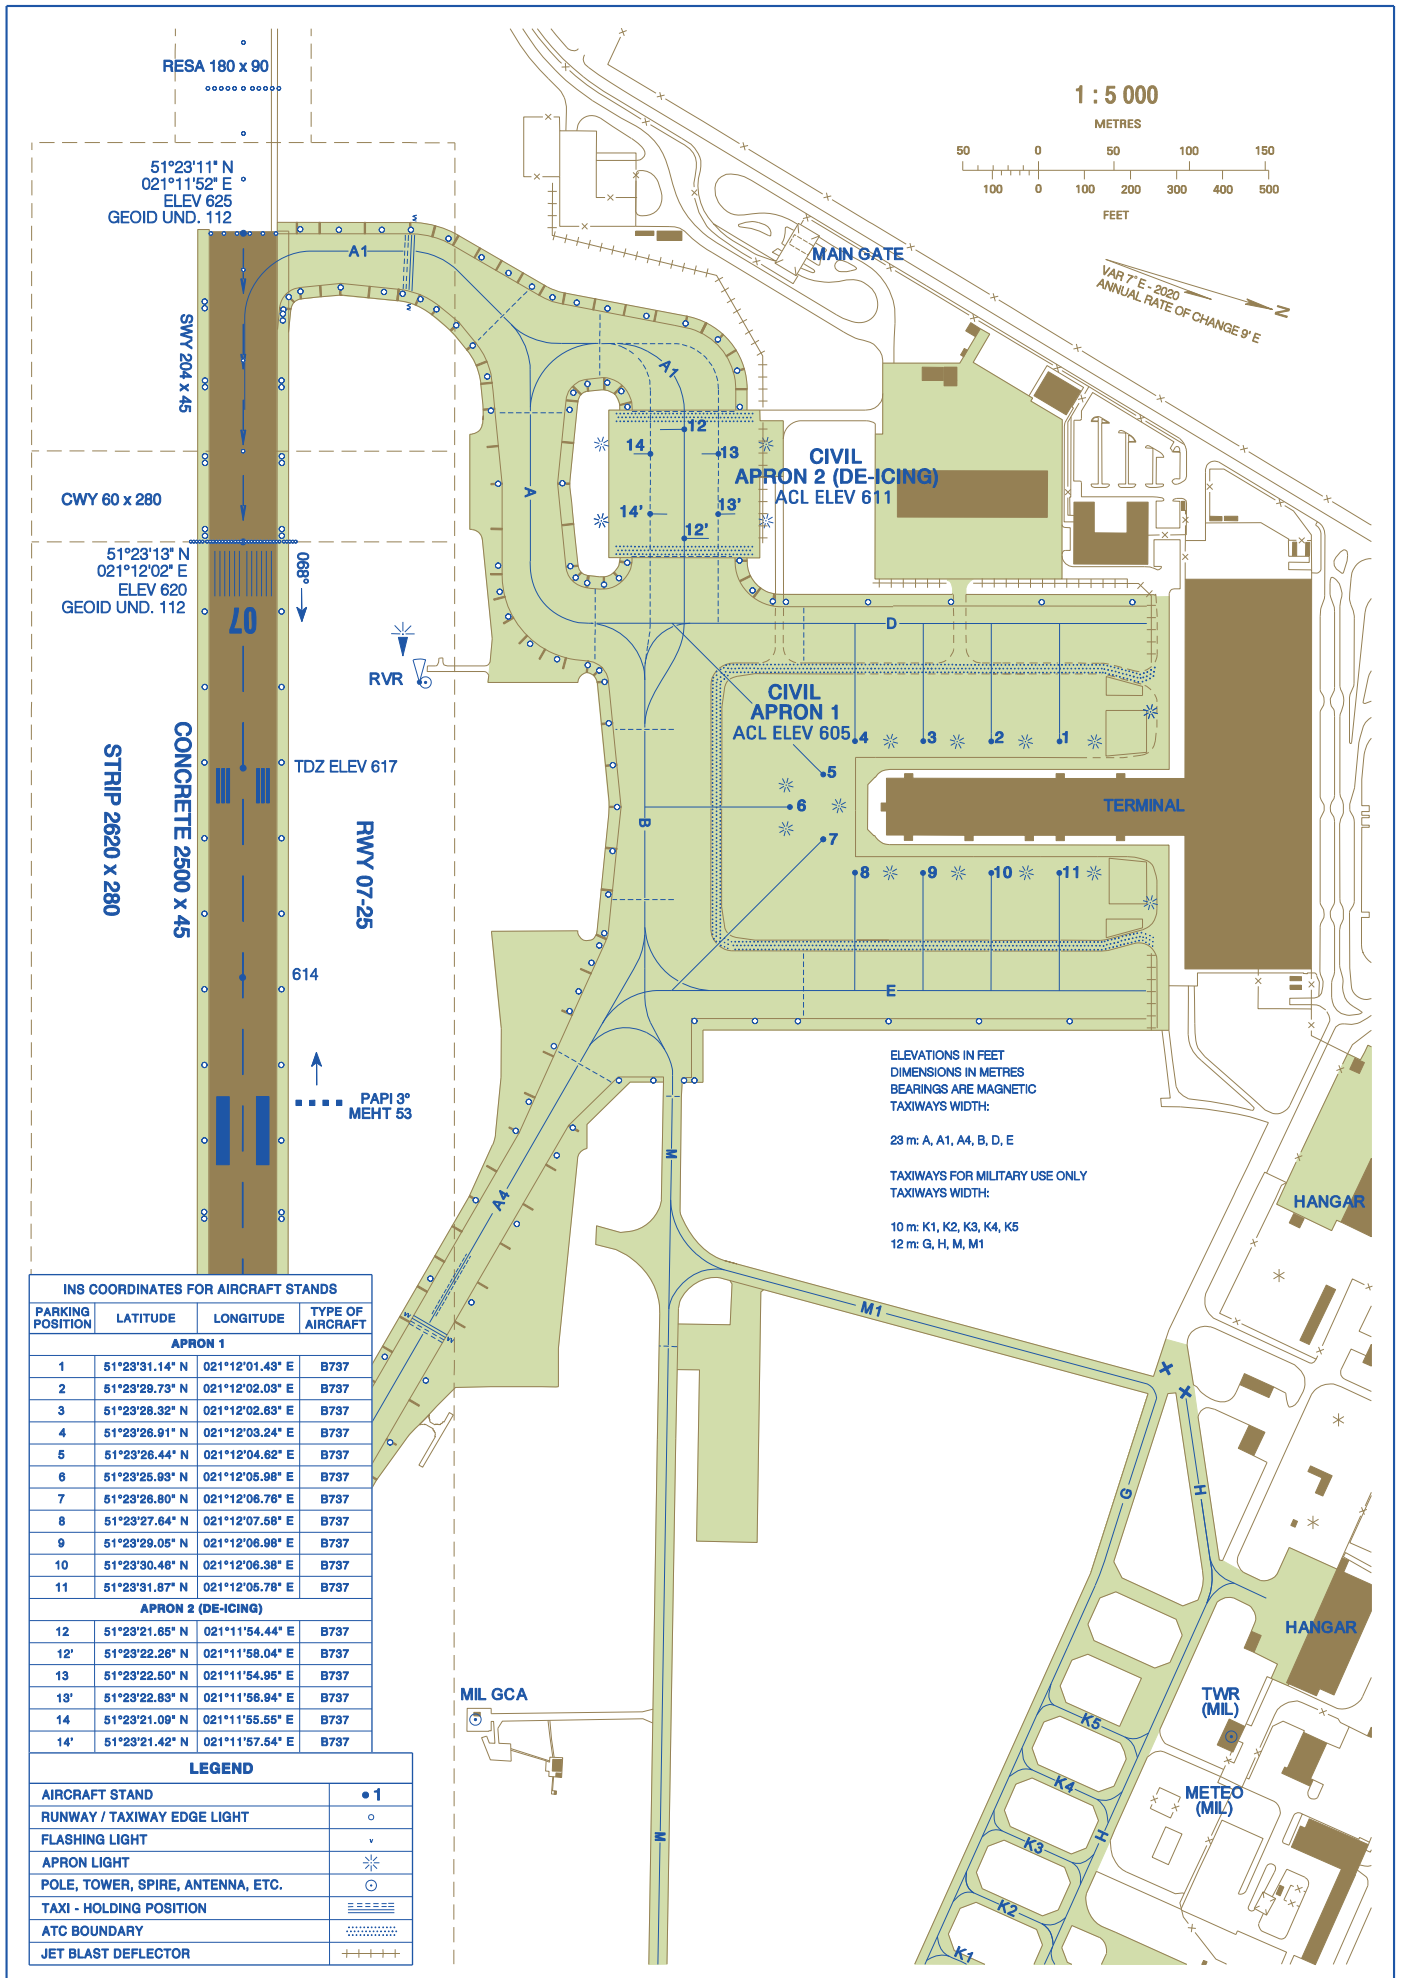

AIRCRAFT PARKING/DOCKING CHART - ICAO

Radom TOWER 118.430  
MIL Radom TOWER 118.430  
MIL Radom GROUND 121.750

Warszawa - Radom

Correction: ATC boundary added.