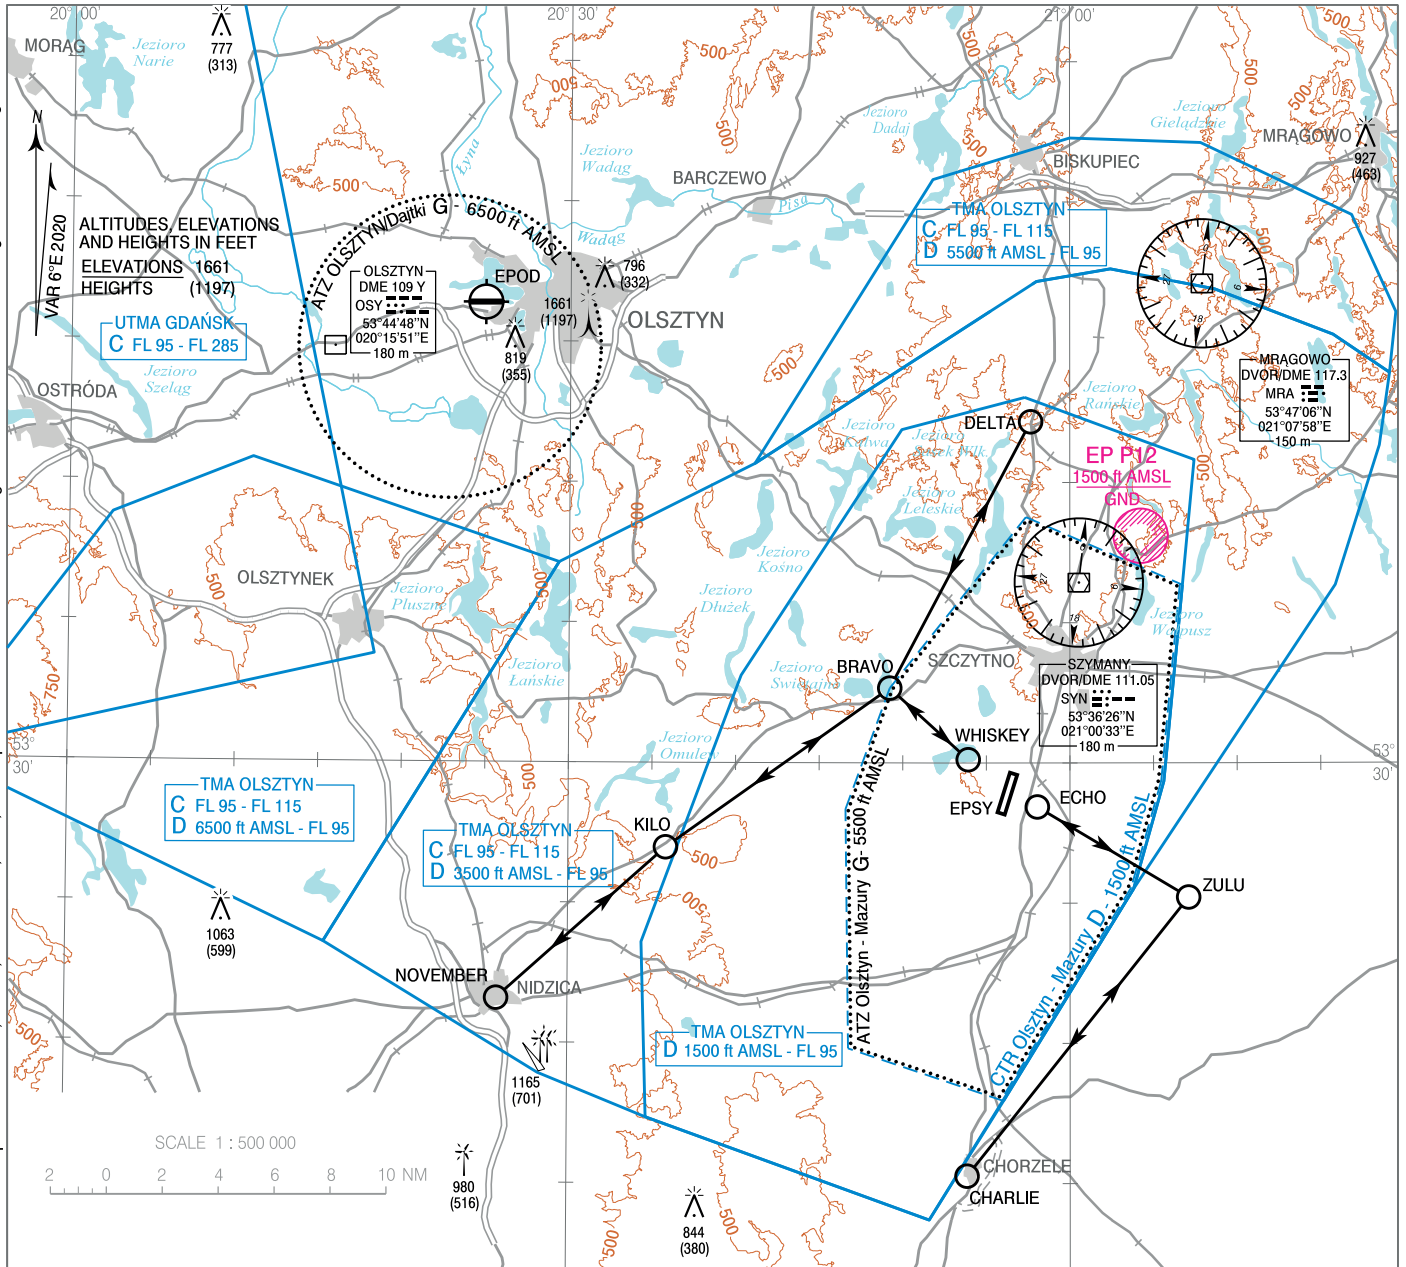

AERODROME ELEV 464 ft
HEIGHTS RELATED TO AD ELEV

Mazury TOWER 118.030
Mazury INFORMATION 118.030
Mazury RADIO 118.030

VFR
ARRIVAL AND DEPARTURE ROUTES

Olsztyn - Mazury

Correction: VFR points: CHARLIE, DELTA, NOVEMBER, KILO, VFR departure and arrival routes added. Page number and chart's name changed. Editorial changes.

POINT ID	POINT ID FPL	LATITUDE	LONGITUDE	POINT DESCRIPTION
BRAVO	EPSYB	53°32'40"N	020°49'13"E	Brainickie Lake
CHARLIE	EPSYC	53°15'16"N	020°53'52"E	Roundabout in Chorzele
DELTA	EPSYD	53°42'10"N	020°57'39"E	School and Nursery Unit in Dźwierzuty
ECHO	EPSYE	53°28'26"N	020°58'03"E	1km south-east of Szymany
KILO	EPSYK	53°26'59"N	020°35'50"E	Church in Zimna Woda
NOVEMBER	EPSYN	53°21'35"N	020°25'45"E	Nidzica Castle
WHISKEY	EPSYW	53°30'07"N	020°53'55"E	Sasek Mały Lake
ZULU	EPSYZ	53°25'13"N	021°07'05"E	Intersection of roads in Zieleniec