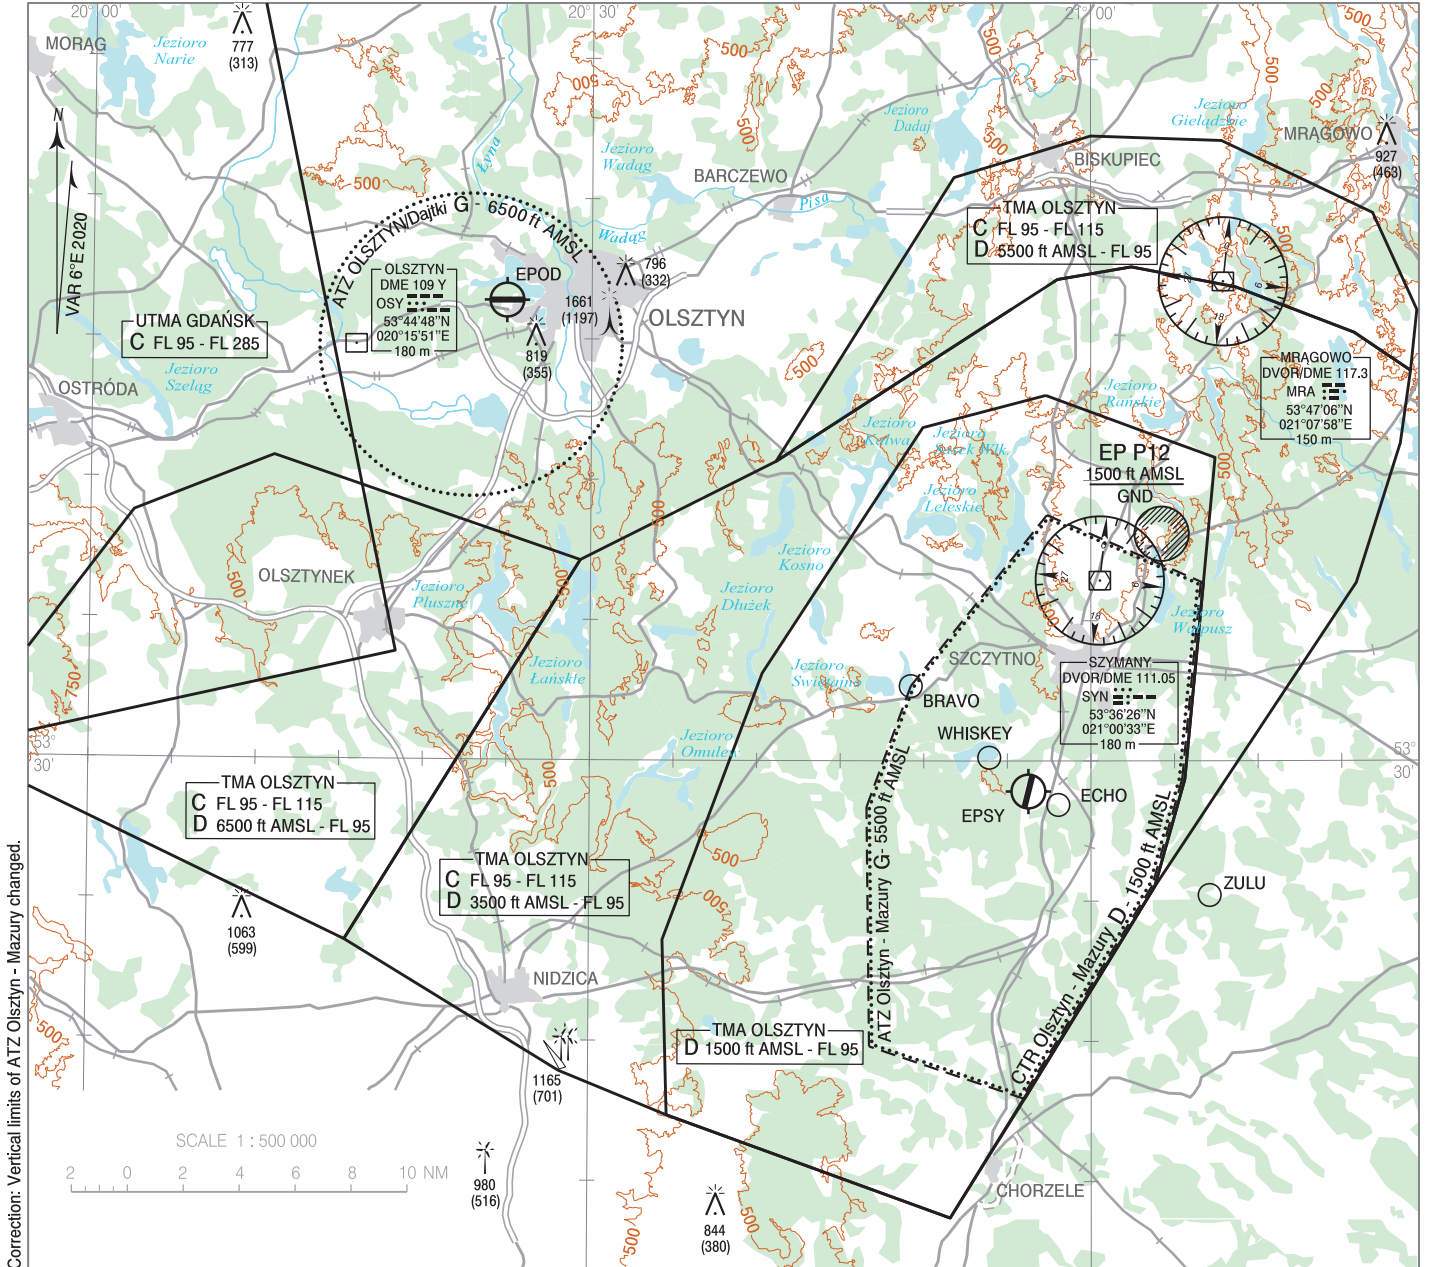

**VISUAL
OPERATION
CHART**

AERODROME ELEV 464 ft
HEIGHTS RELATED TO AD ELEV

Mazury TOWER 118.030
Mazury INFORMATION 118.030
Mazury RADIO 118.030

Olsztyn - Mazury

Correction: Vertical limits of ATZ Olsztyn - Mazury changed.

POINT ID	LATITUDE	LONGITUDE	POINT DESCRIPTION
BRAVO	53°32'40"N	020°49'13"E	Brajnickie Lake
ECHO	53°28'26"N	020°58'03"E	1km south-eastern of Szymany town
WHISKEY	53°30'07"N	020°53'55"E	Sasek Maly Lake
ZULU	53°25'13"N	021°07'05"E	Zieleniec intersection of roads