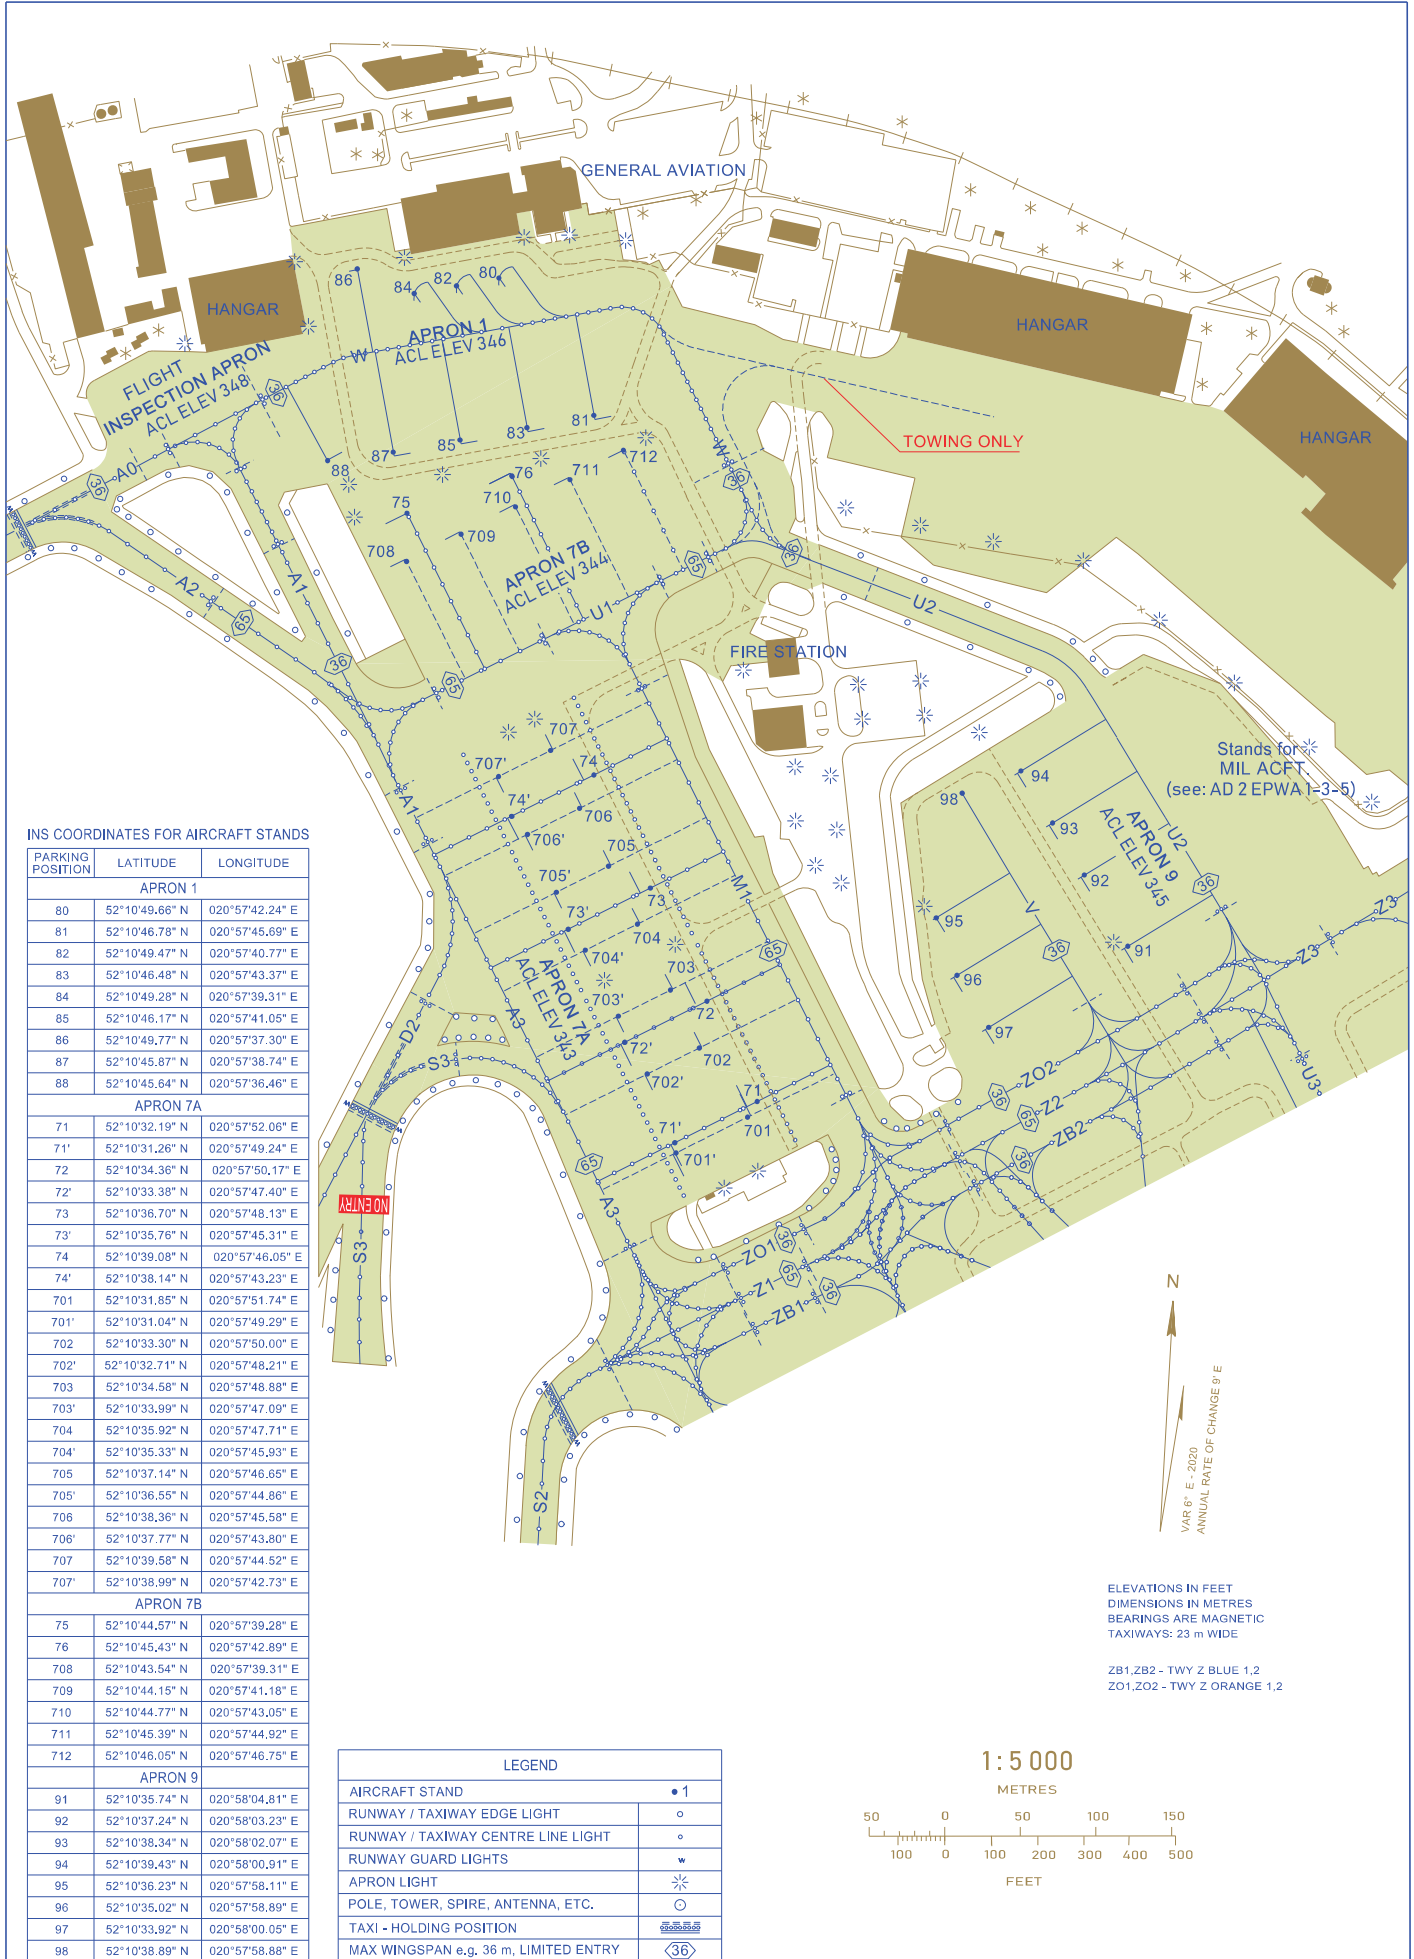

AIRCRAFT PARKING/DOCKING CHART - ICAO

Okęcie TOWER 118.305  
Okęcie GROUND 121.905

WARSAW CHOPIN AIRPORT

Correction: INS COORD FOR ACFT STANDS