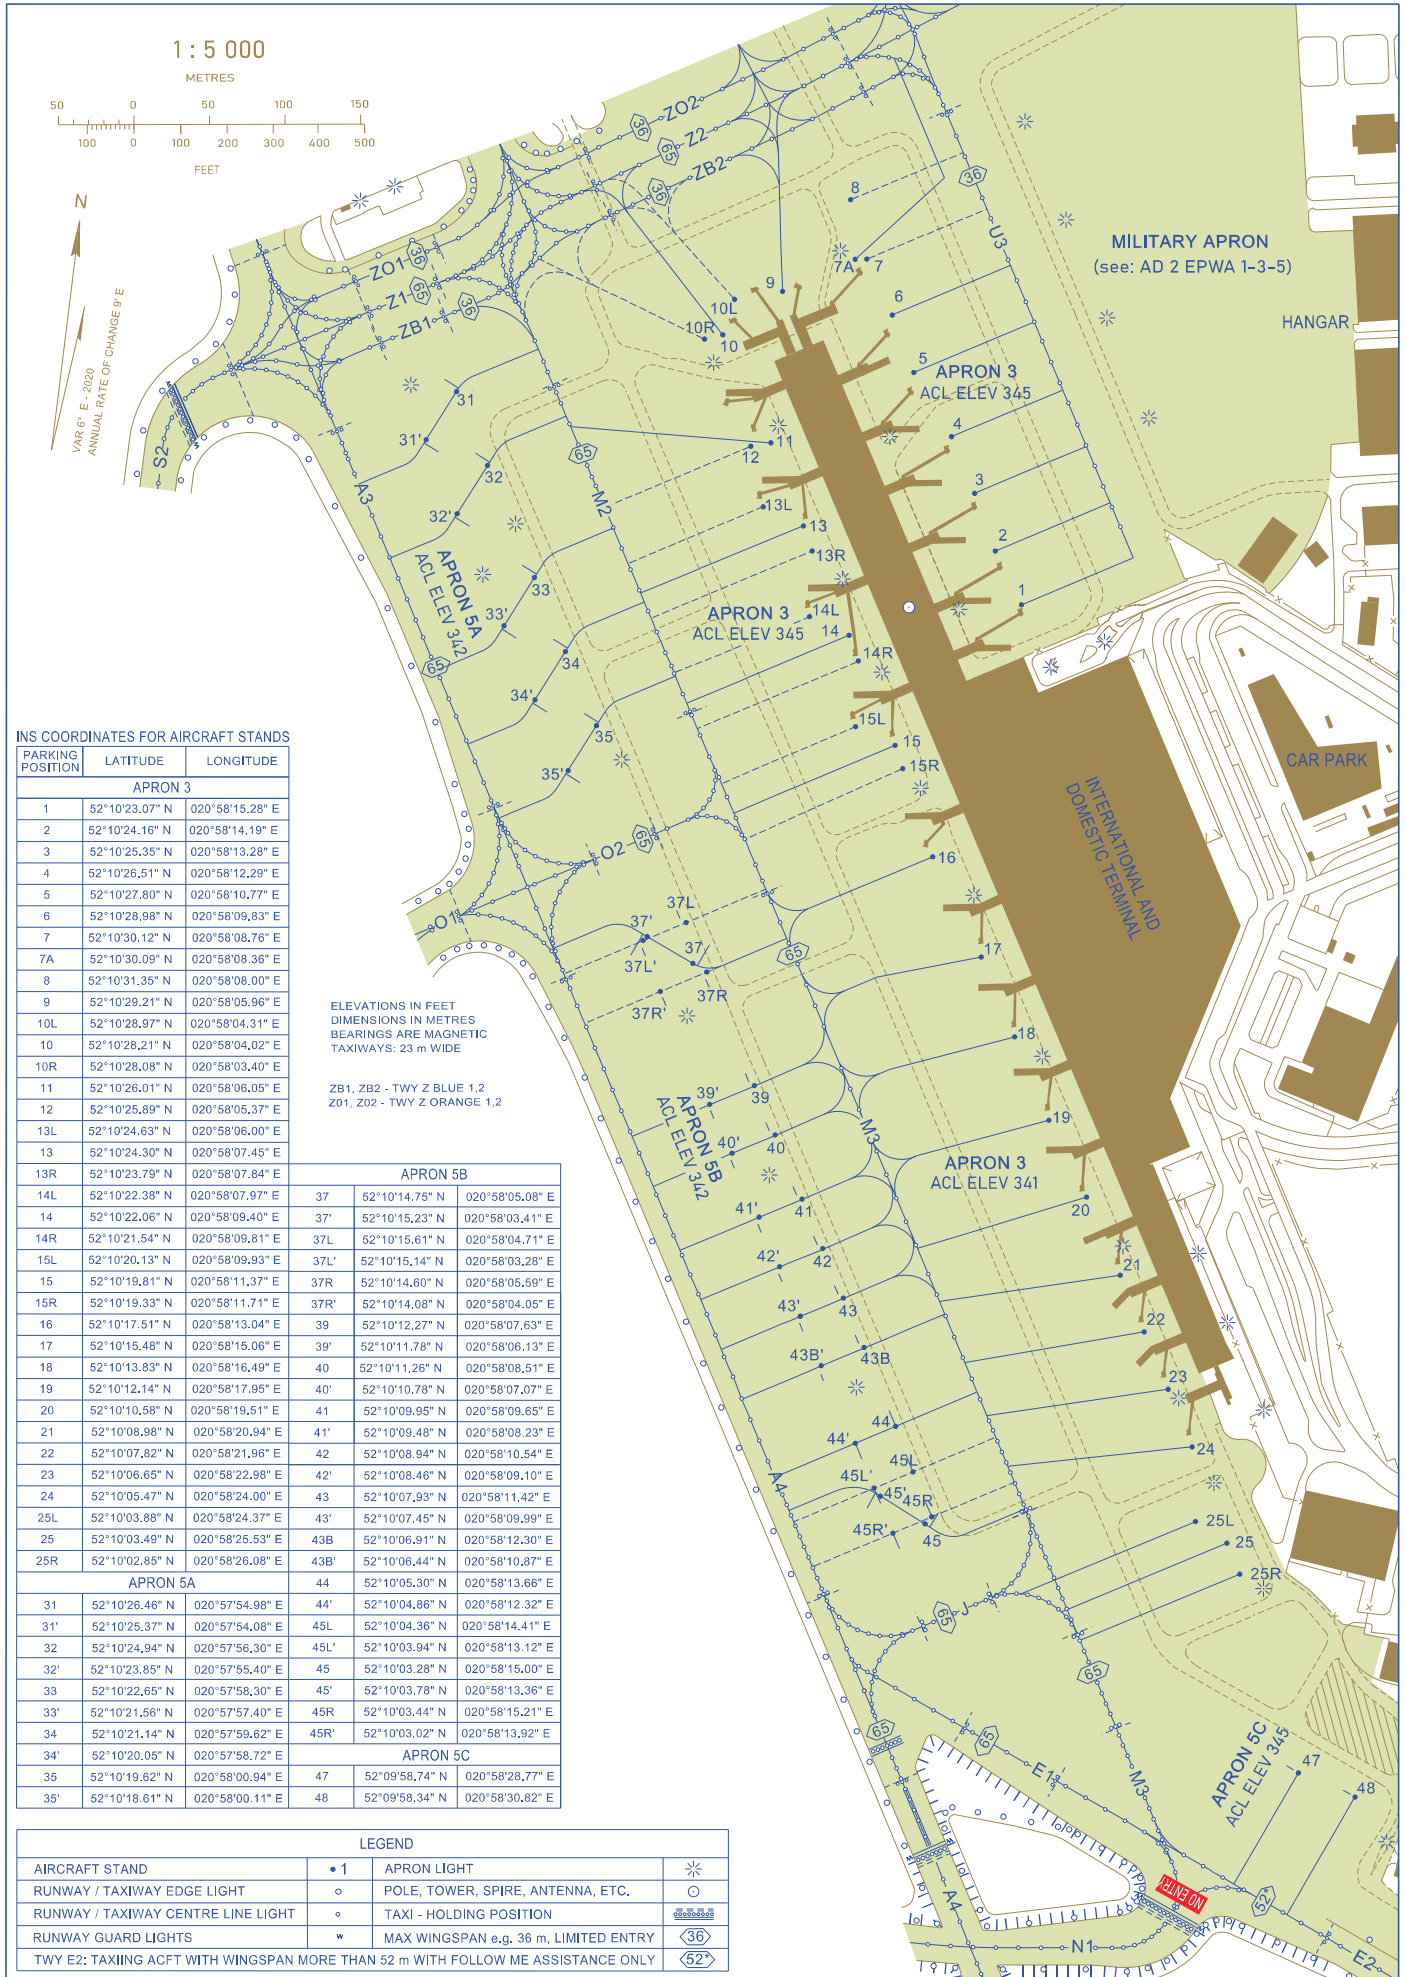

AIRCRAFT PARKING/DOCKING CHART - ICAO

Okęcie TOWER 118.305
Okęcie GROUND 121.905

WARSAW CHOPIN AIRPORT

Correction: DELETED STANDS 38,38'