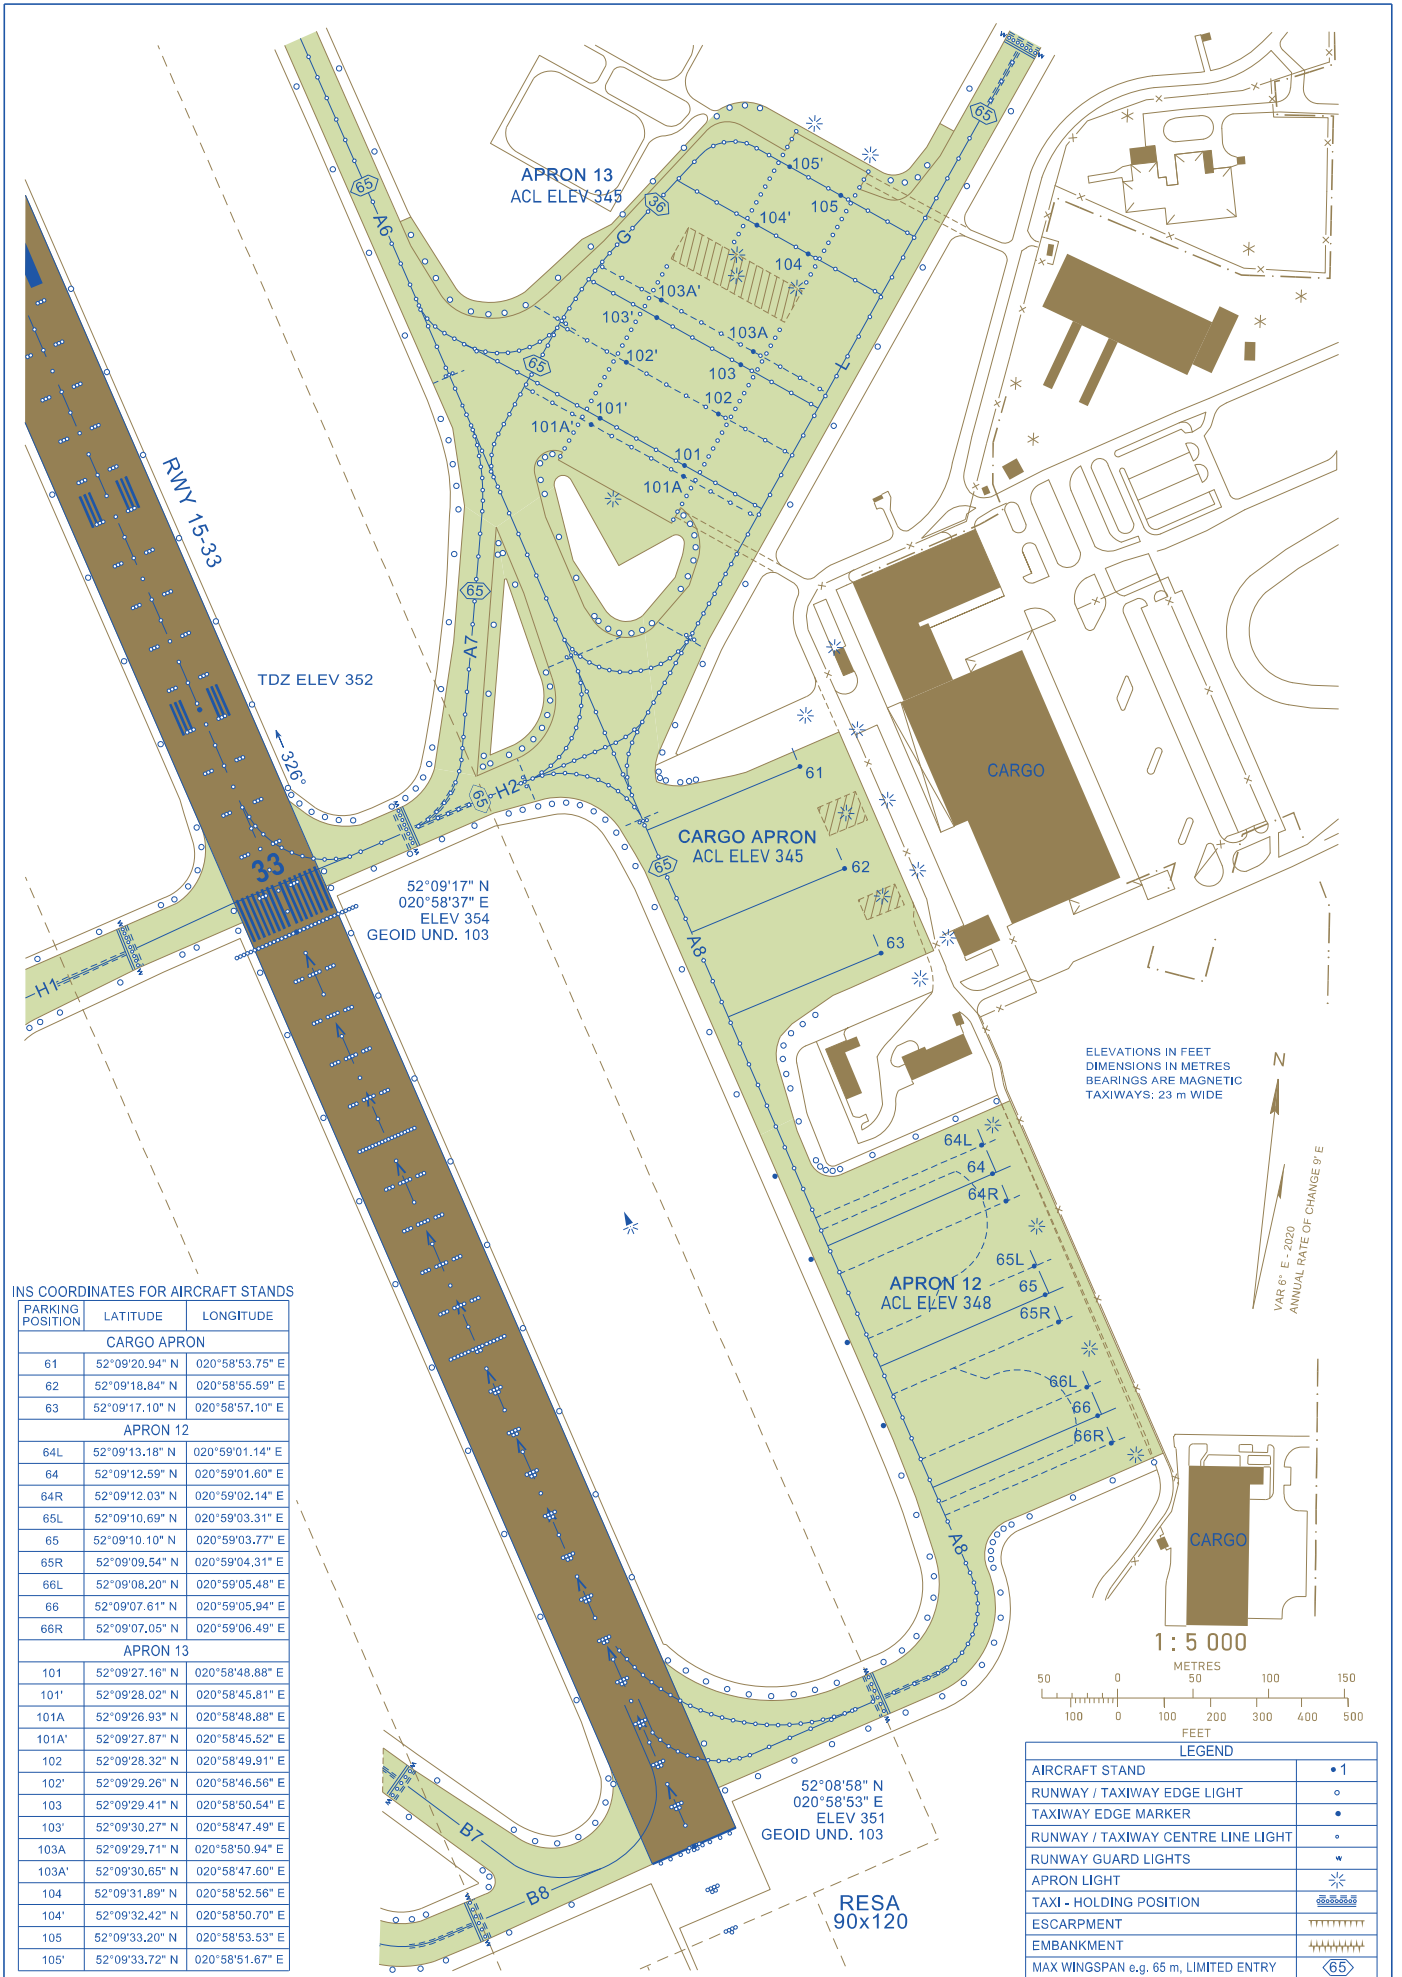

AIRCRAFT PARKING/DOCKING CHART - ICAO

Okęcie TOWER 118.305
Okęcie GROUND 121.905

WARSAW CHOPIN AIRPORT

Correction: INS COORD FOR ACFT STANDS