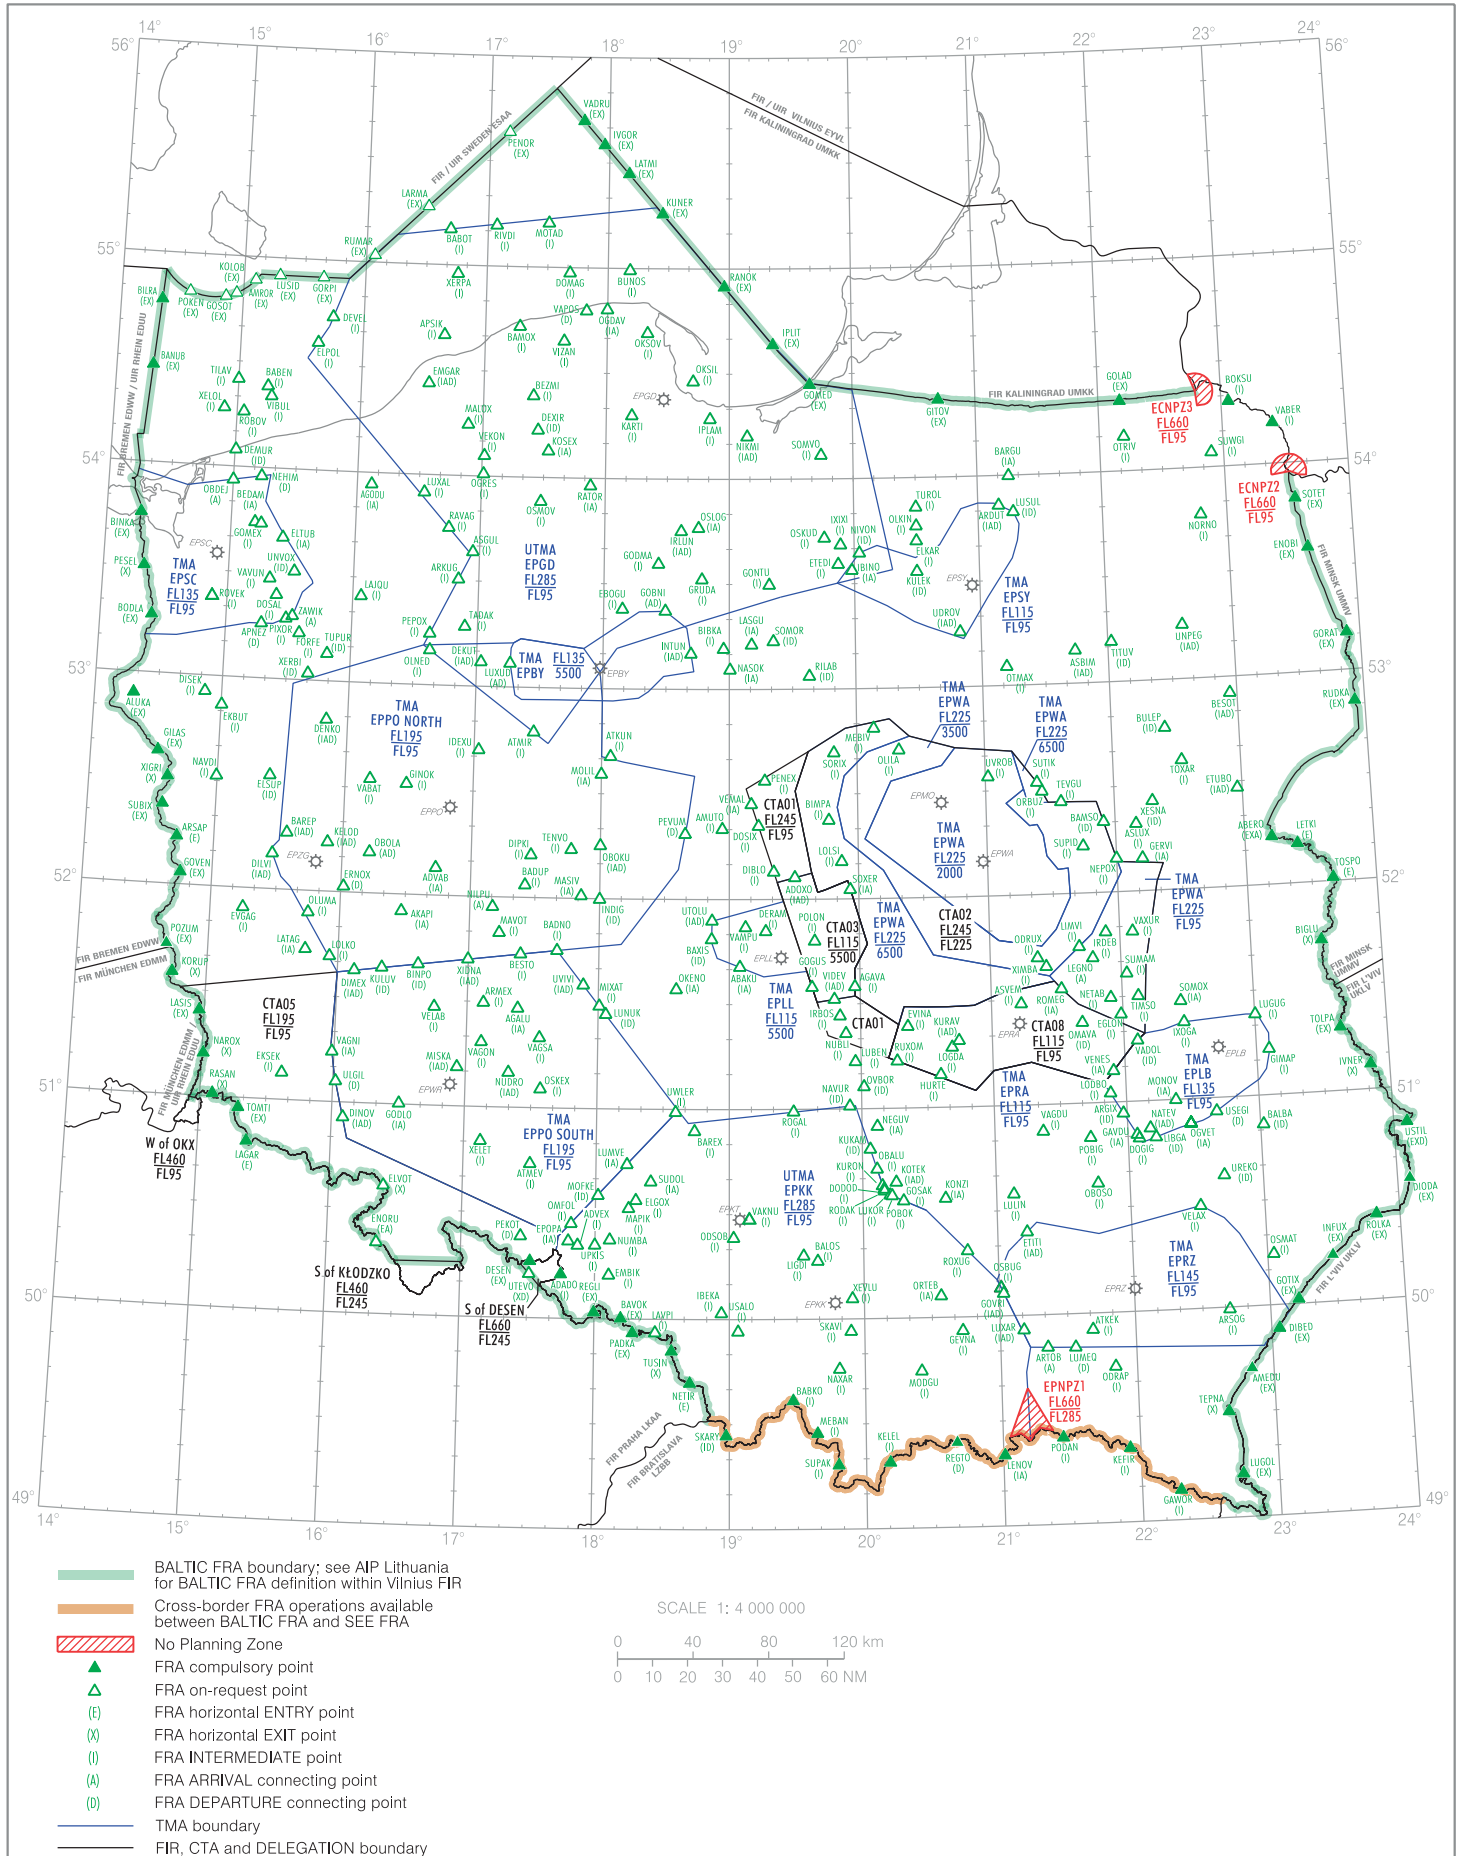

GRANICE BALTIC FRA W ZAKRESIE FIR WARSZAWA
BALTIC FRA BOUNDARY WITHIN WARSZAWA FIR

Correction: Point POLON changed. Point ORVOG withdrawn. Points ARTOB and LUMEQ added.