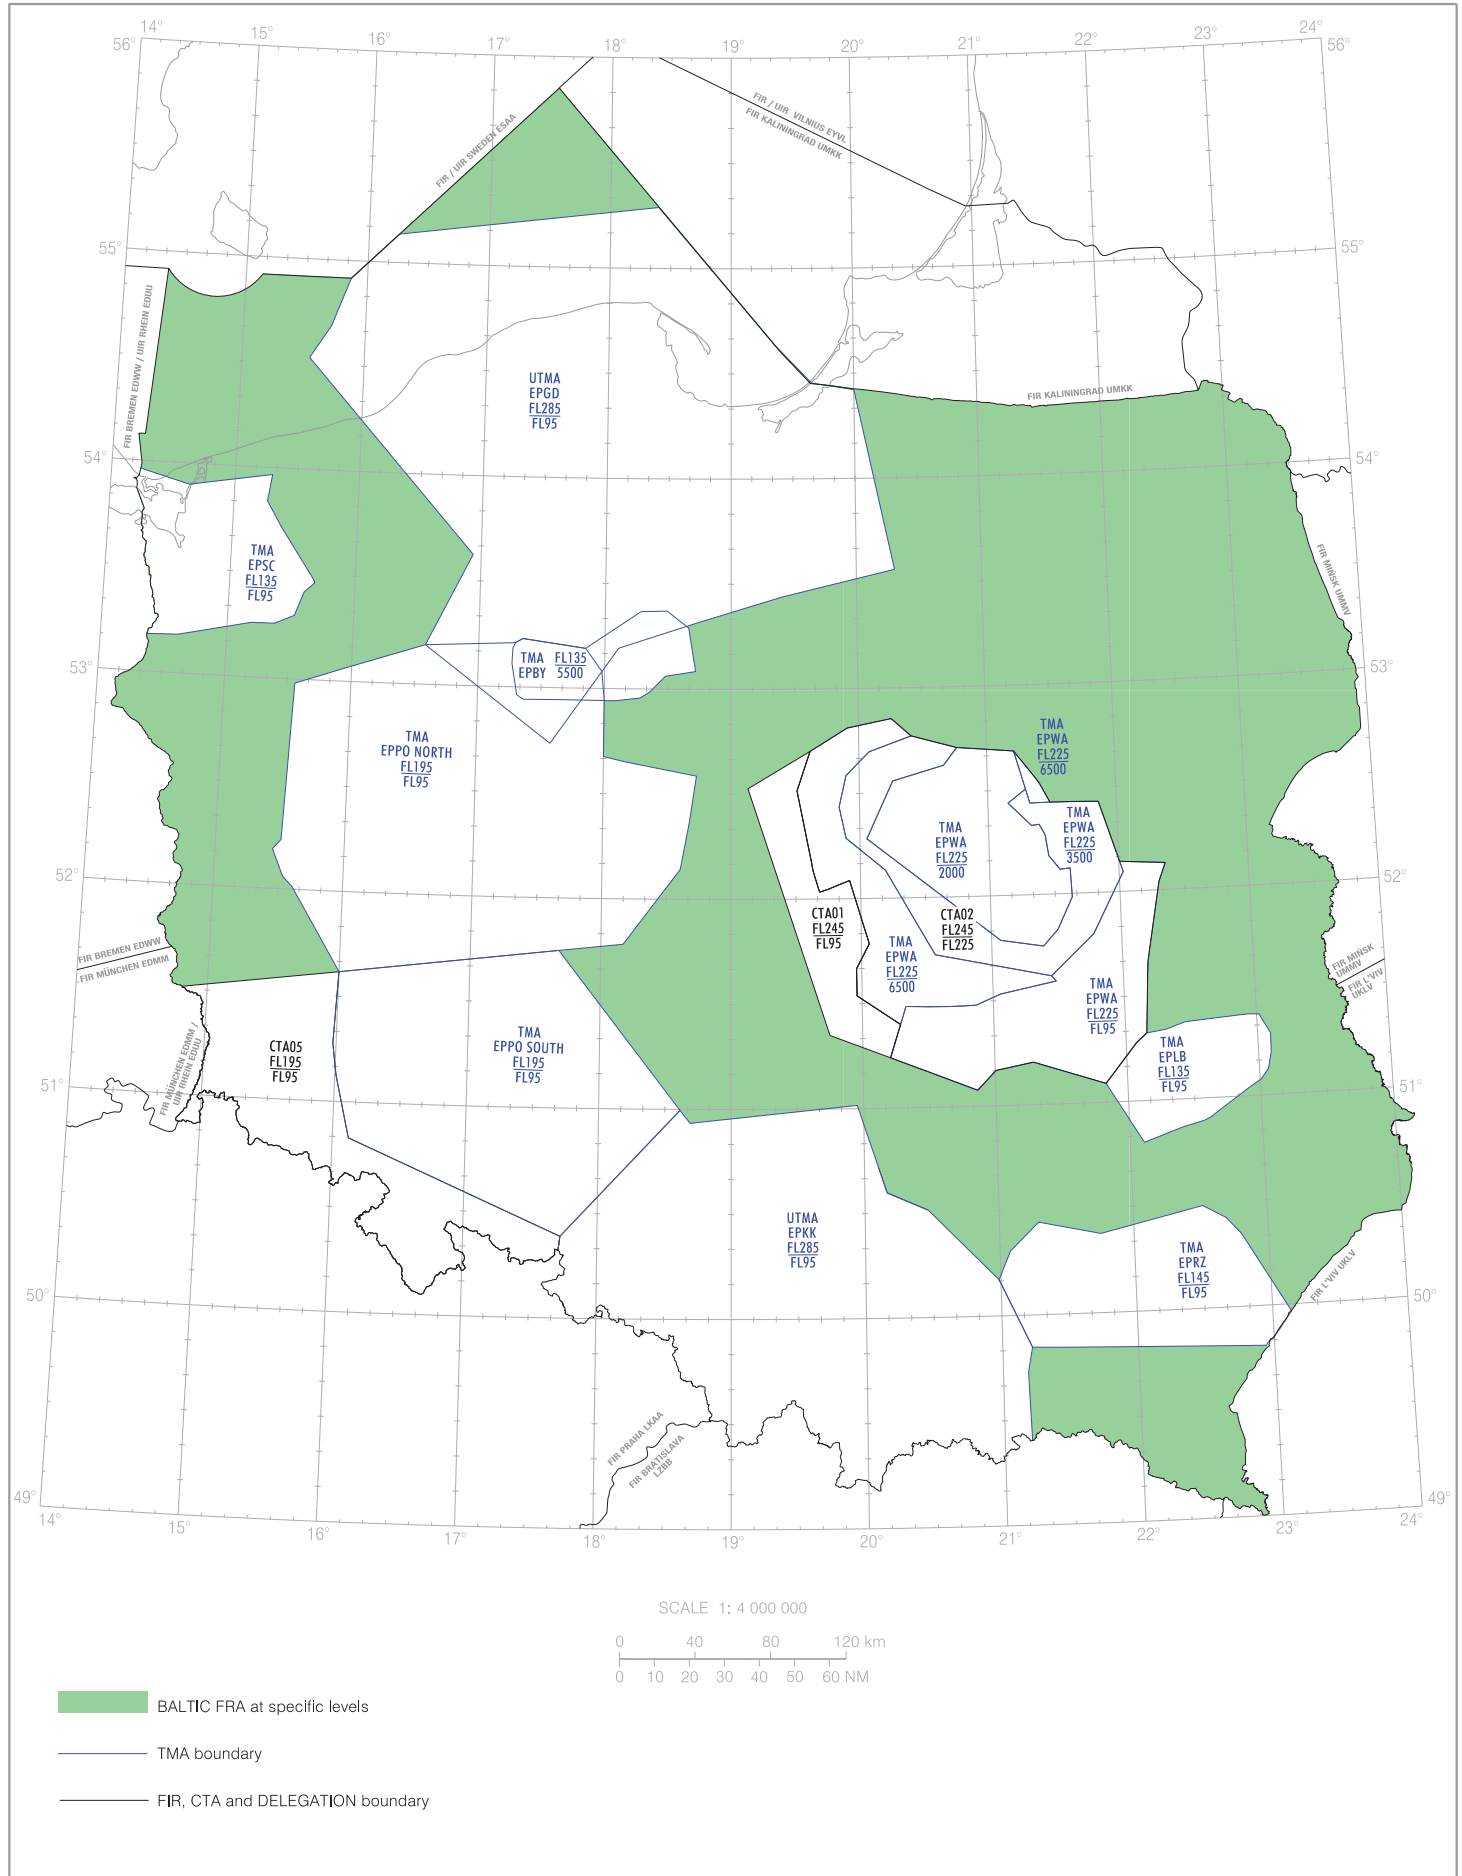

BALTIC FRA W ZAKRESIE FIR WARSZAWA FL115 - FL135
BALTIC FRA WITHIN WARSAWA FIR FL115 - FL135

Correction: CTA 04 withdrawn. UTMA EPKK, TMA EPPO SOUTH changed.