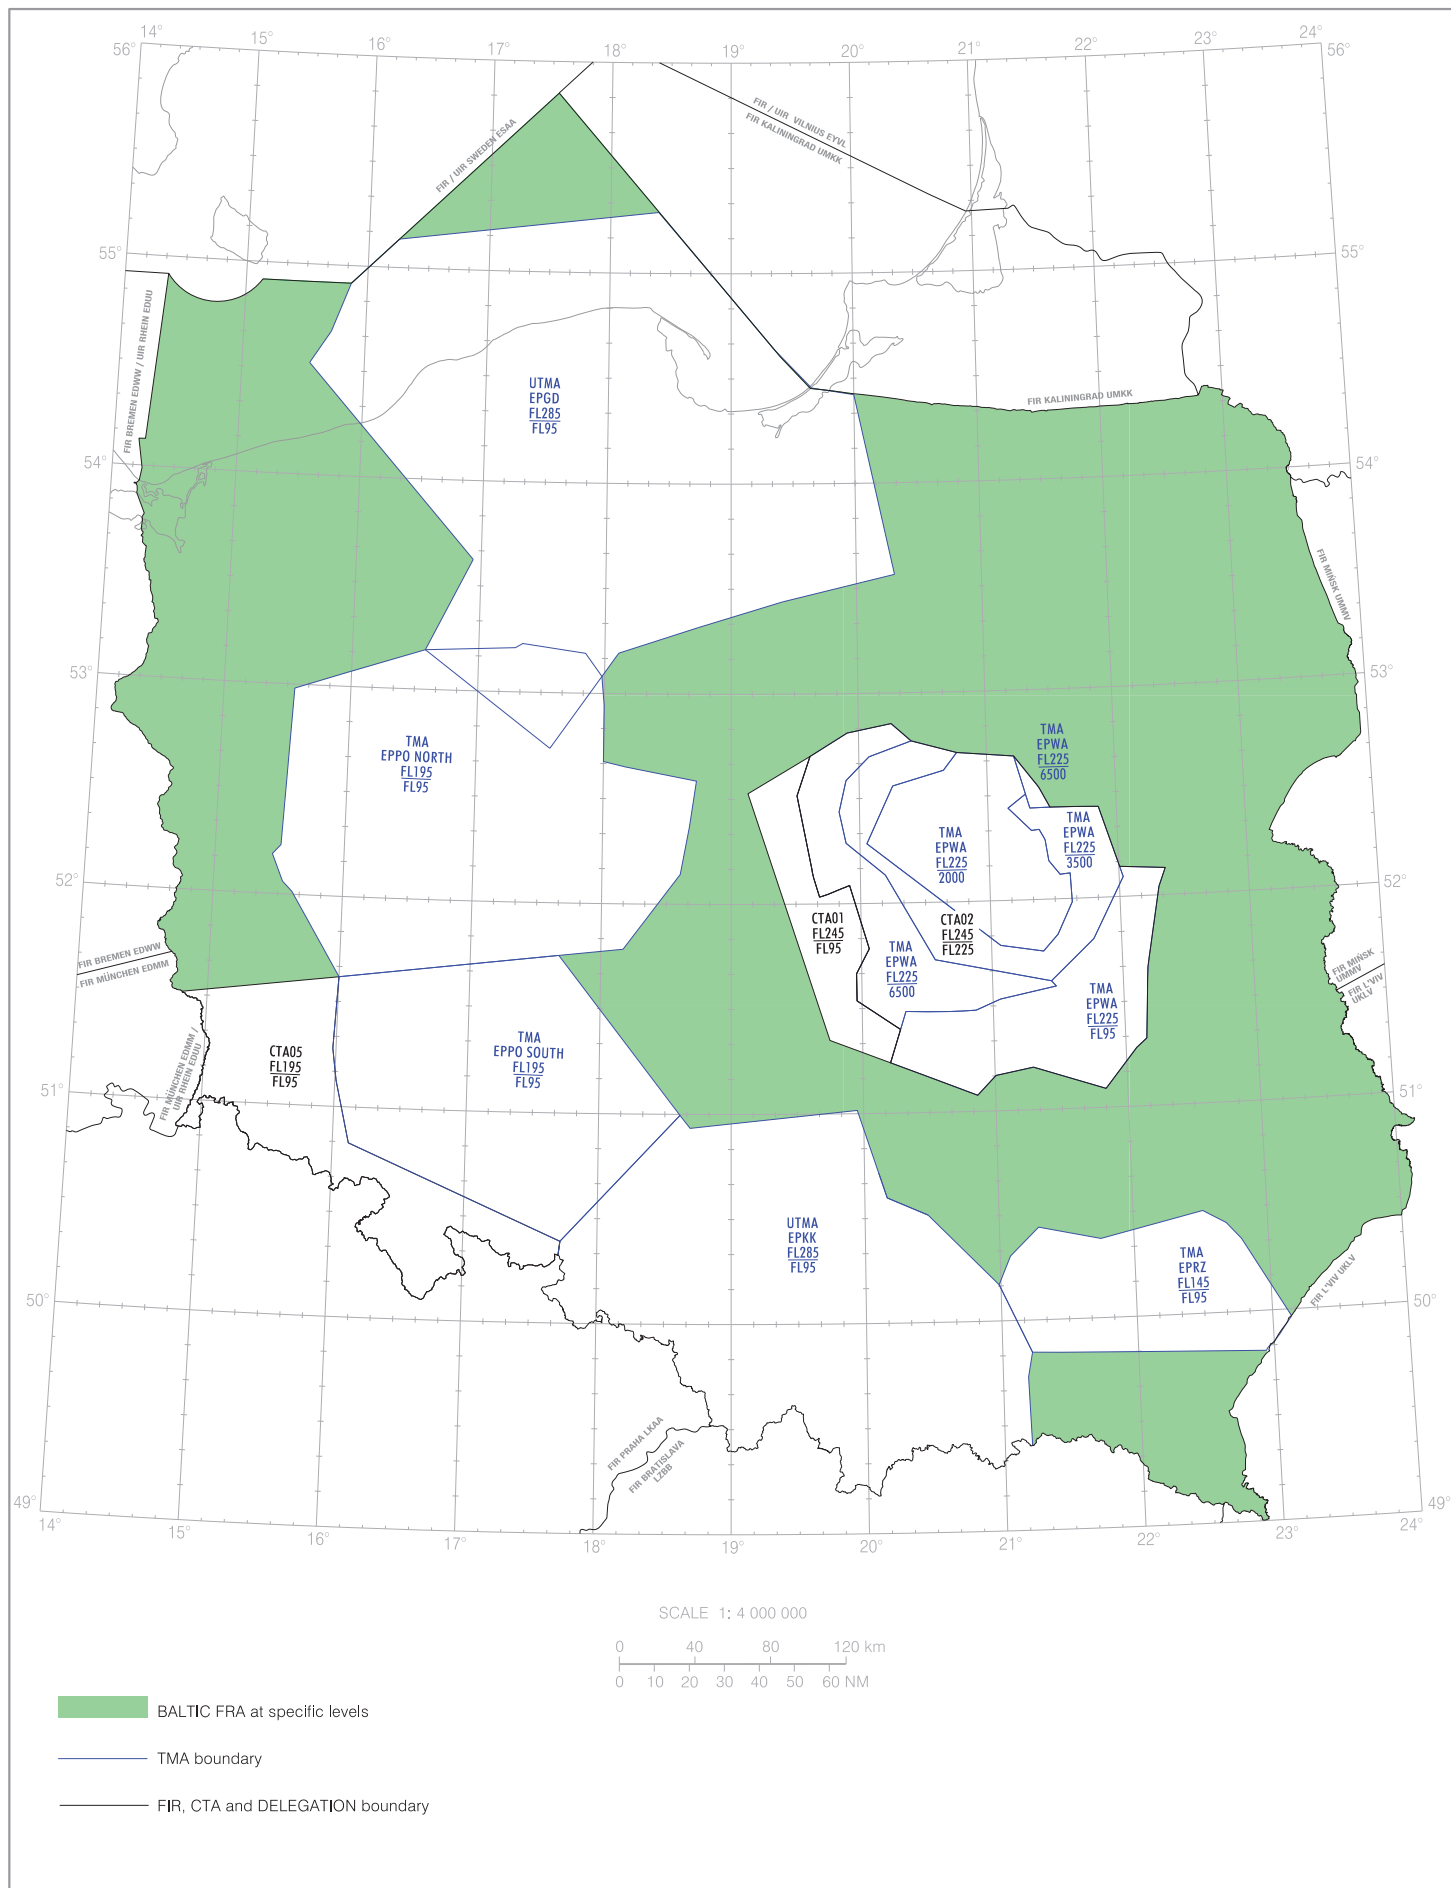

BALTIC FRA W ZAKRESIE FIR WARSZAWA FL135 - FL145  
BALTIC FRA WITHIN WARSAWA FIR FL135 - FL145

Correction: CTA 04 withdrawn. UTMA EPKK, TMA EPPO SOUTH changed.