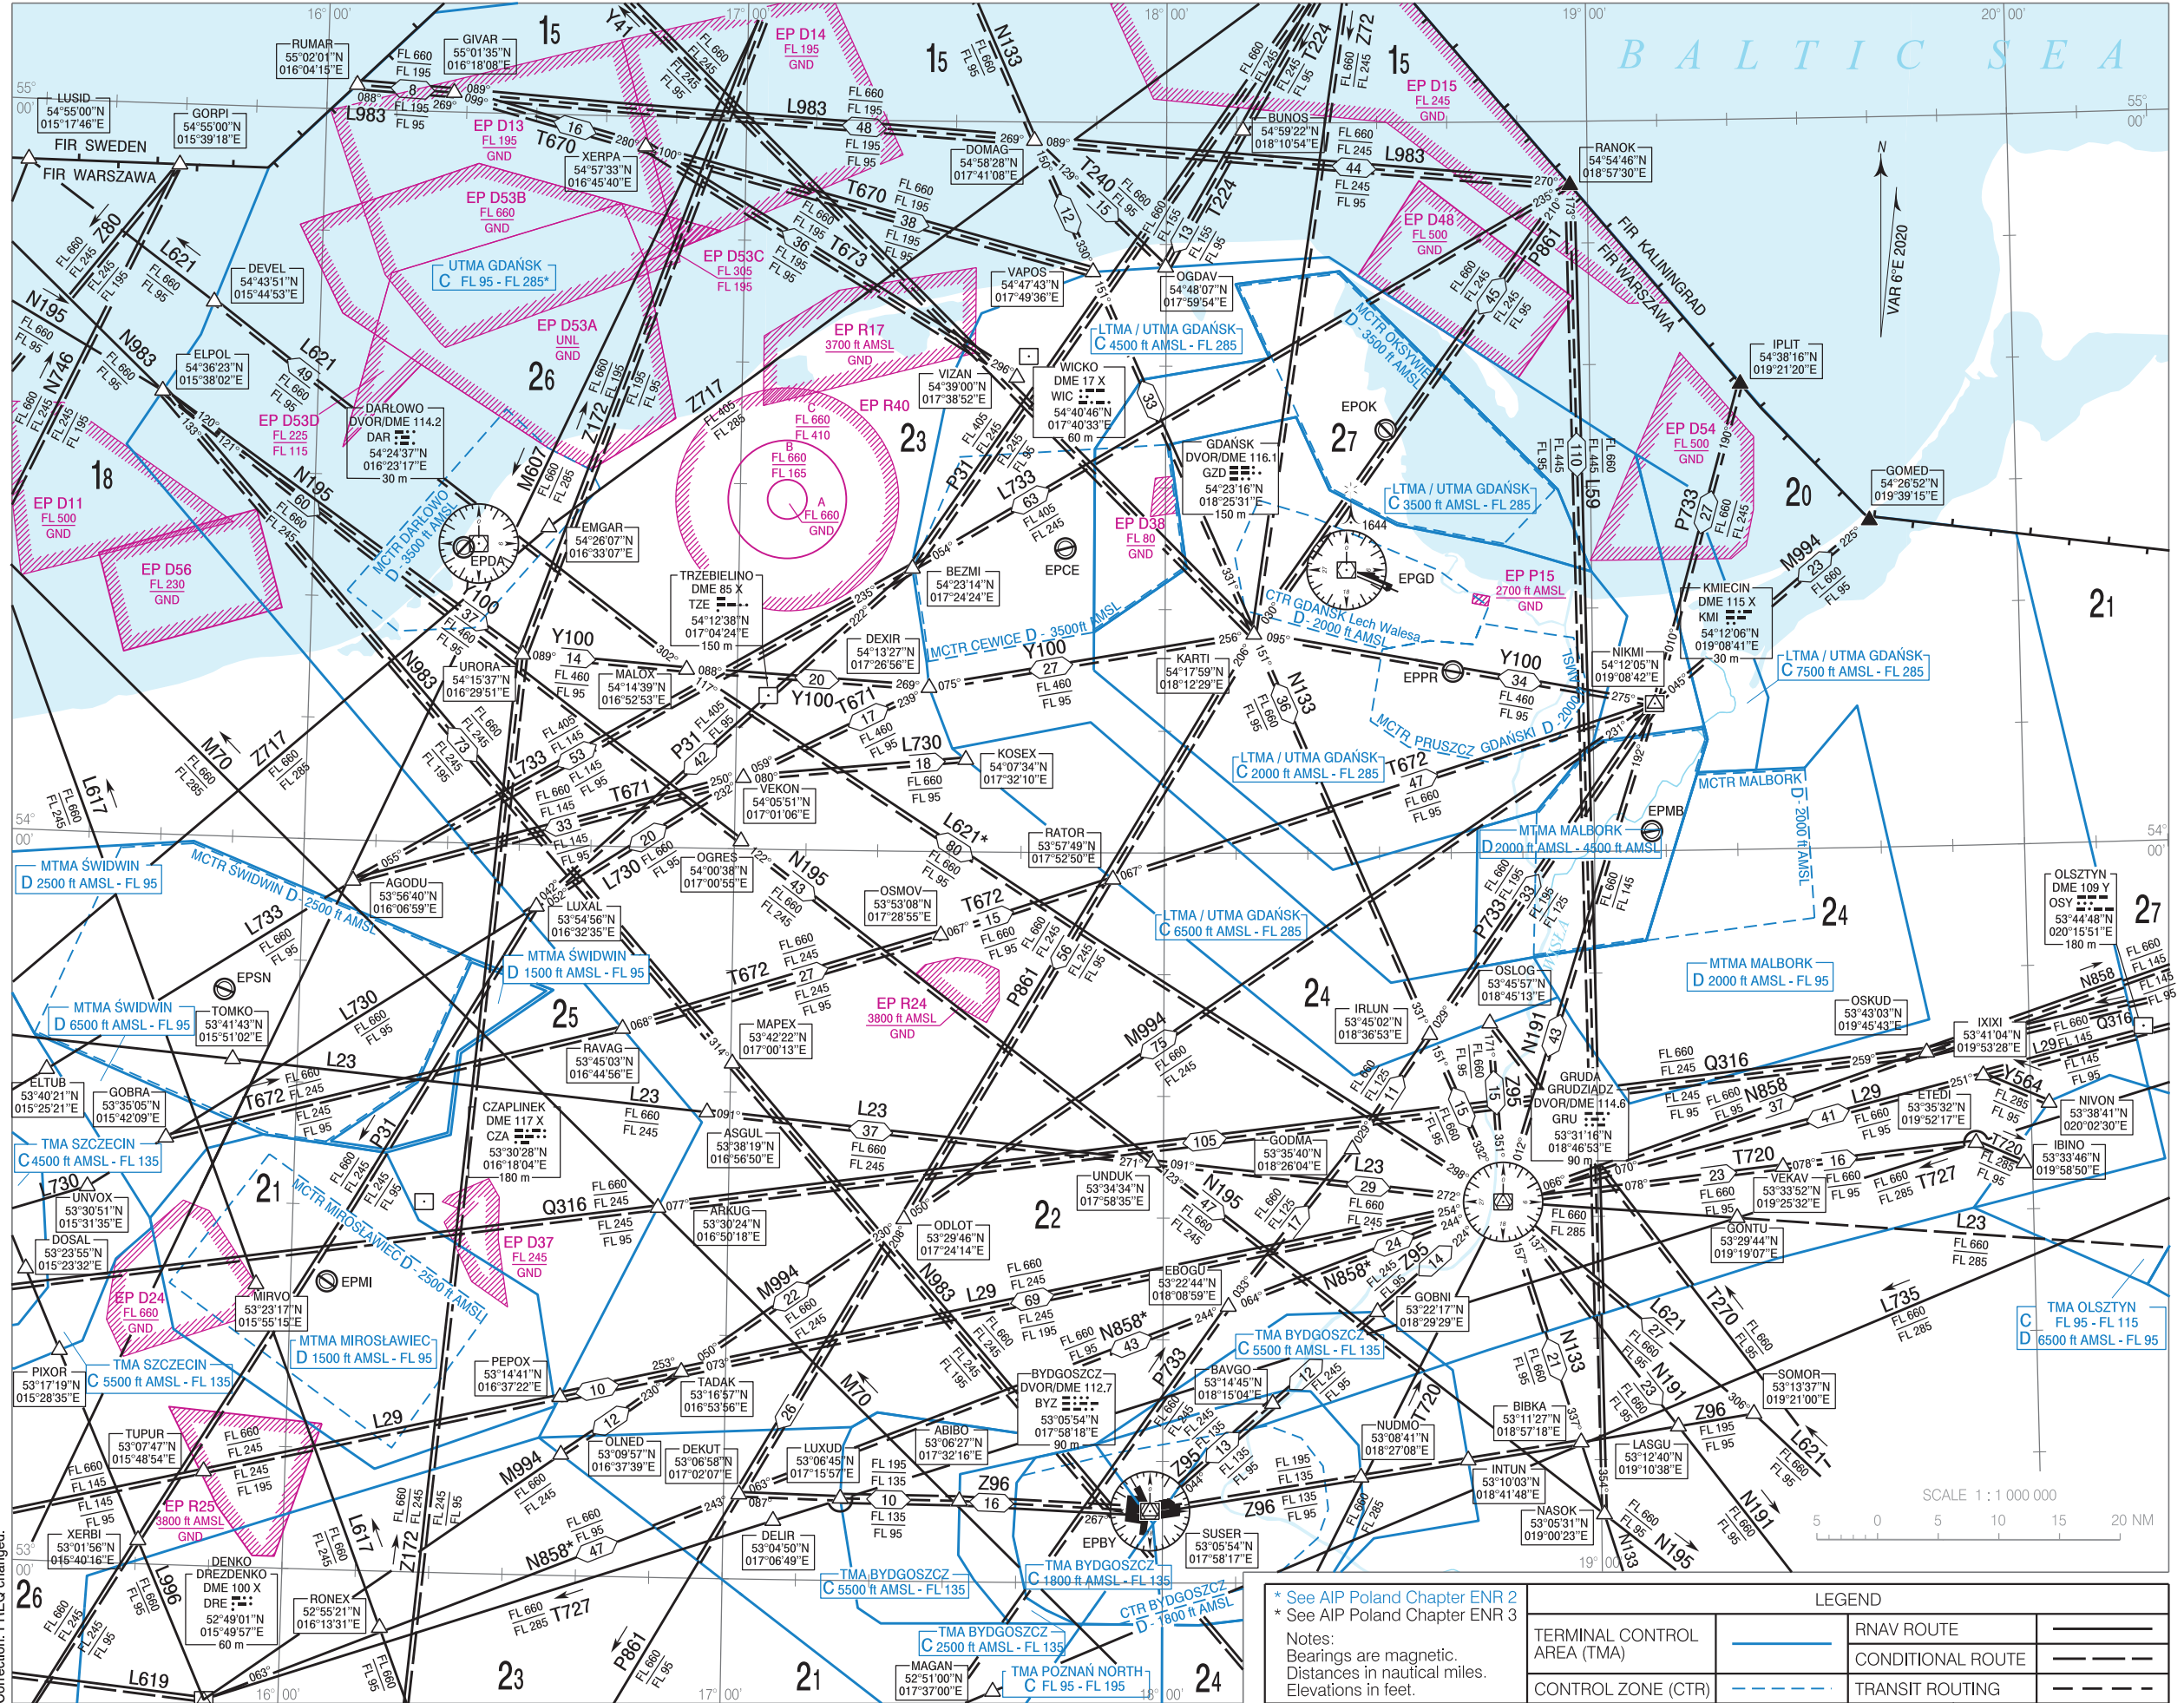

AREA CHART - ICAO

TRANSIT ROUTES

TMA GDAŃSK

Gdańsk APPROACH 127.280, 133.660
Gdańsk TOWER 118.105

Correction: FREQ changed.

* See AIP Poland Chapter ENR 2
* See AIP Poland Chapter ENR 3

Notes:
Bearings are magnetic.
Distances in nautical miles.
Elevations in feet.

LEGEND	
TERMINAL CONTROL AREA (TMA)	RNAV ROUTE
CONTROL ZONE (CTR)	CONDITIONAL ROUTE
	TRANSIT ROUTING