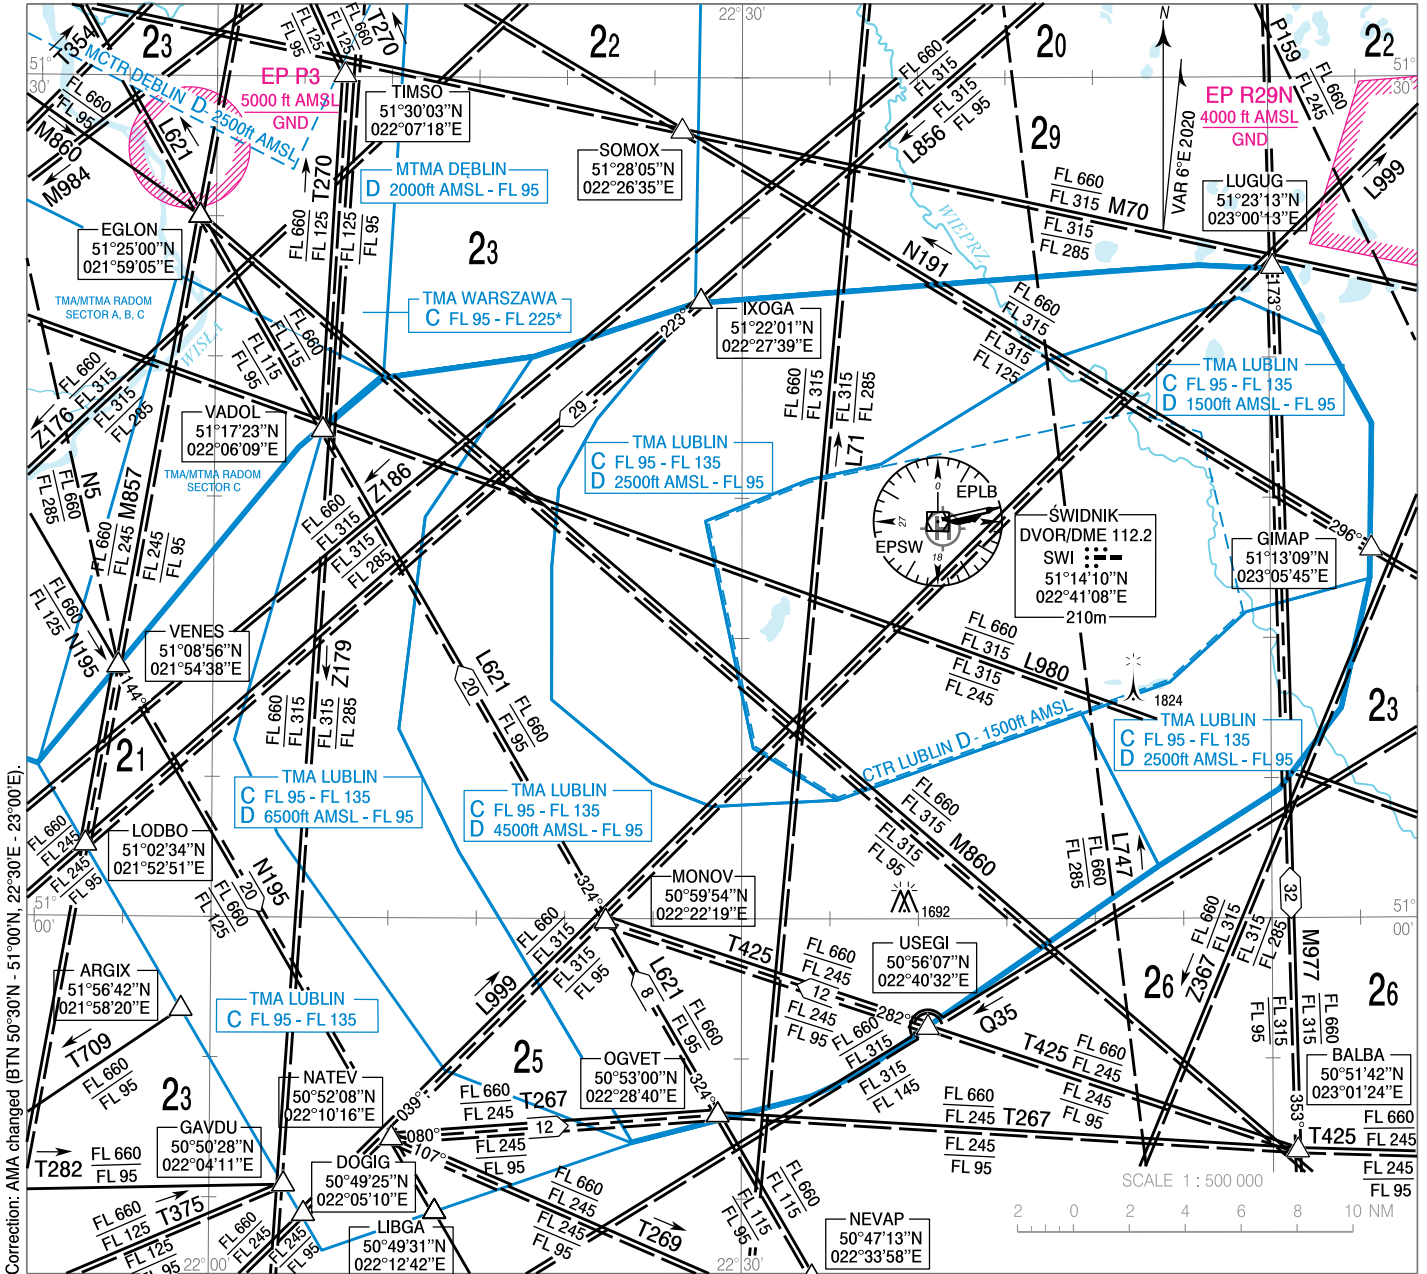

Warszawa RADAR 125.450
Lublin TOWER 136.430

AREA CHART - ICAO

TRANSIT ROUTES

TMA LUBLIN

LEGEND	
TERMINAL CONTROL AREA (TMA)	
CONTROL ZONE (CTR)	
RNAV ROUTE	
CONDITIONAL ROUTE	
TRANSIT ROUTING	

TMA RADOM		MTMA RADOM	
SECTOR A	D 3500ft AMSL - 4500ft AMSL	D 3500ft AMSL - 4500ft AMSL	
SECTOR B	D 4500ft AMSL - 6500ft AMSL	D 4500ft AMSL - 6500ft AMSL	
SECTOR C	D 6500ft AMSL - FL 95	D 6500ft AMSL - FL 95	
	C FL 95 - FL 115		

* See AIP Poland Chapter ENR 2

Notes:
Bearings are magnetic.
Distances in nautical miles.
Elevations in feet.