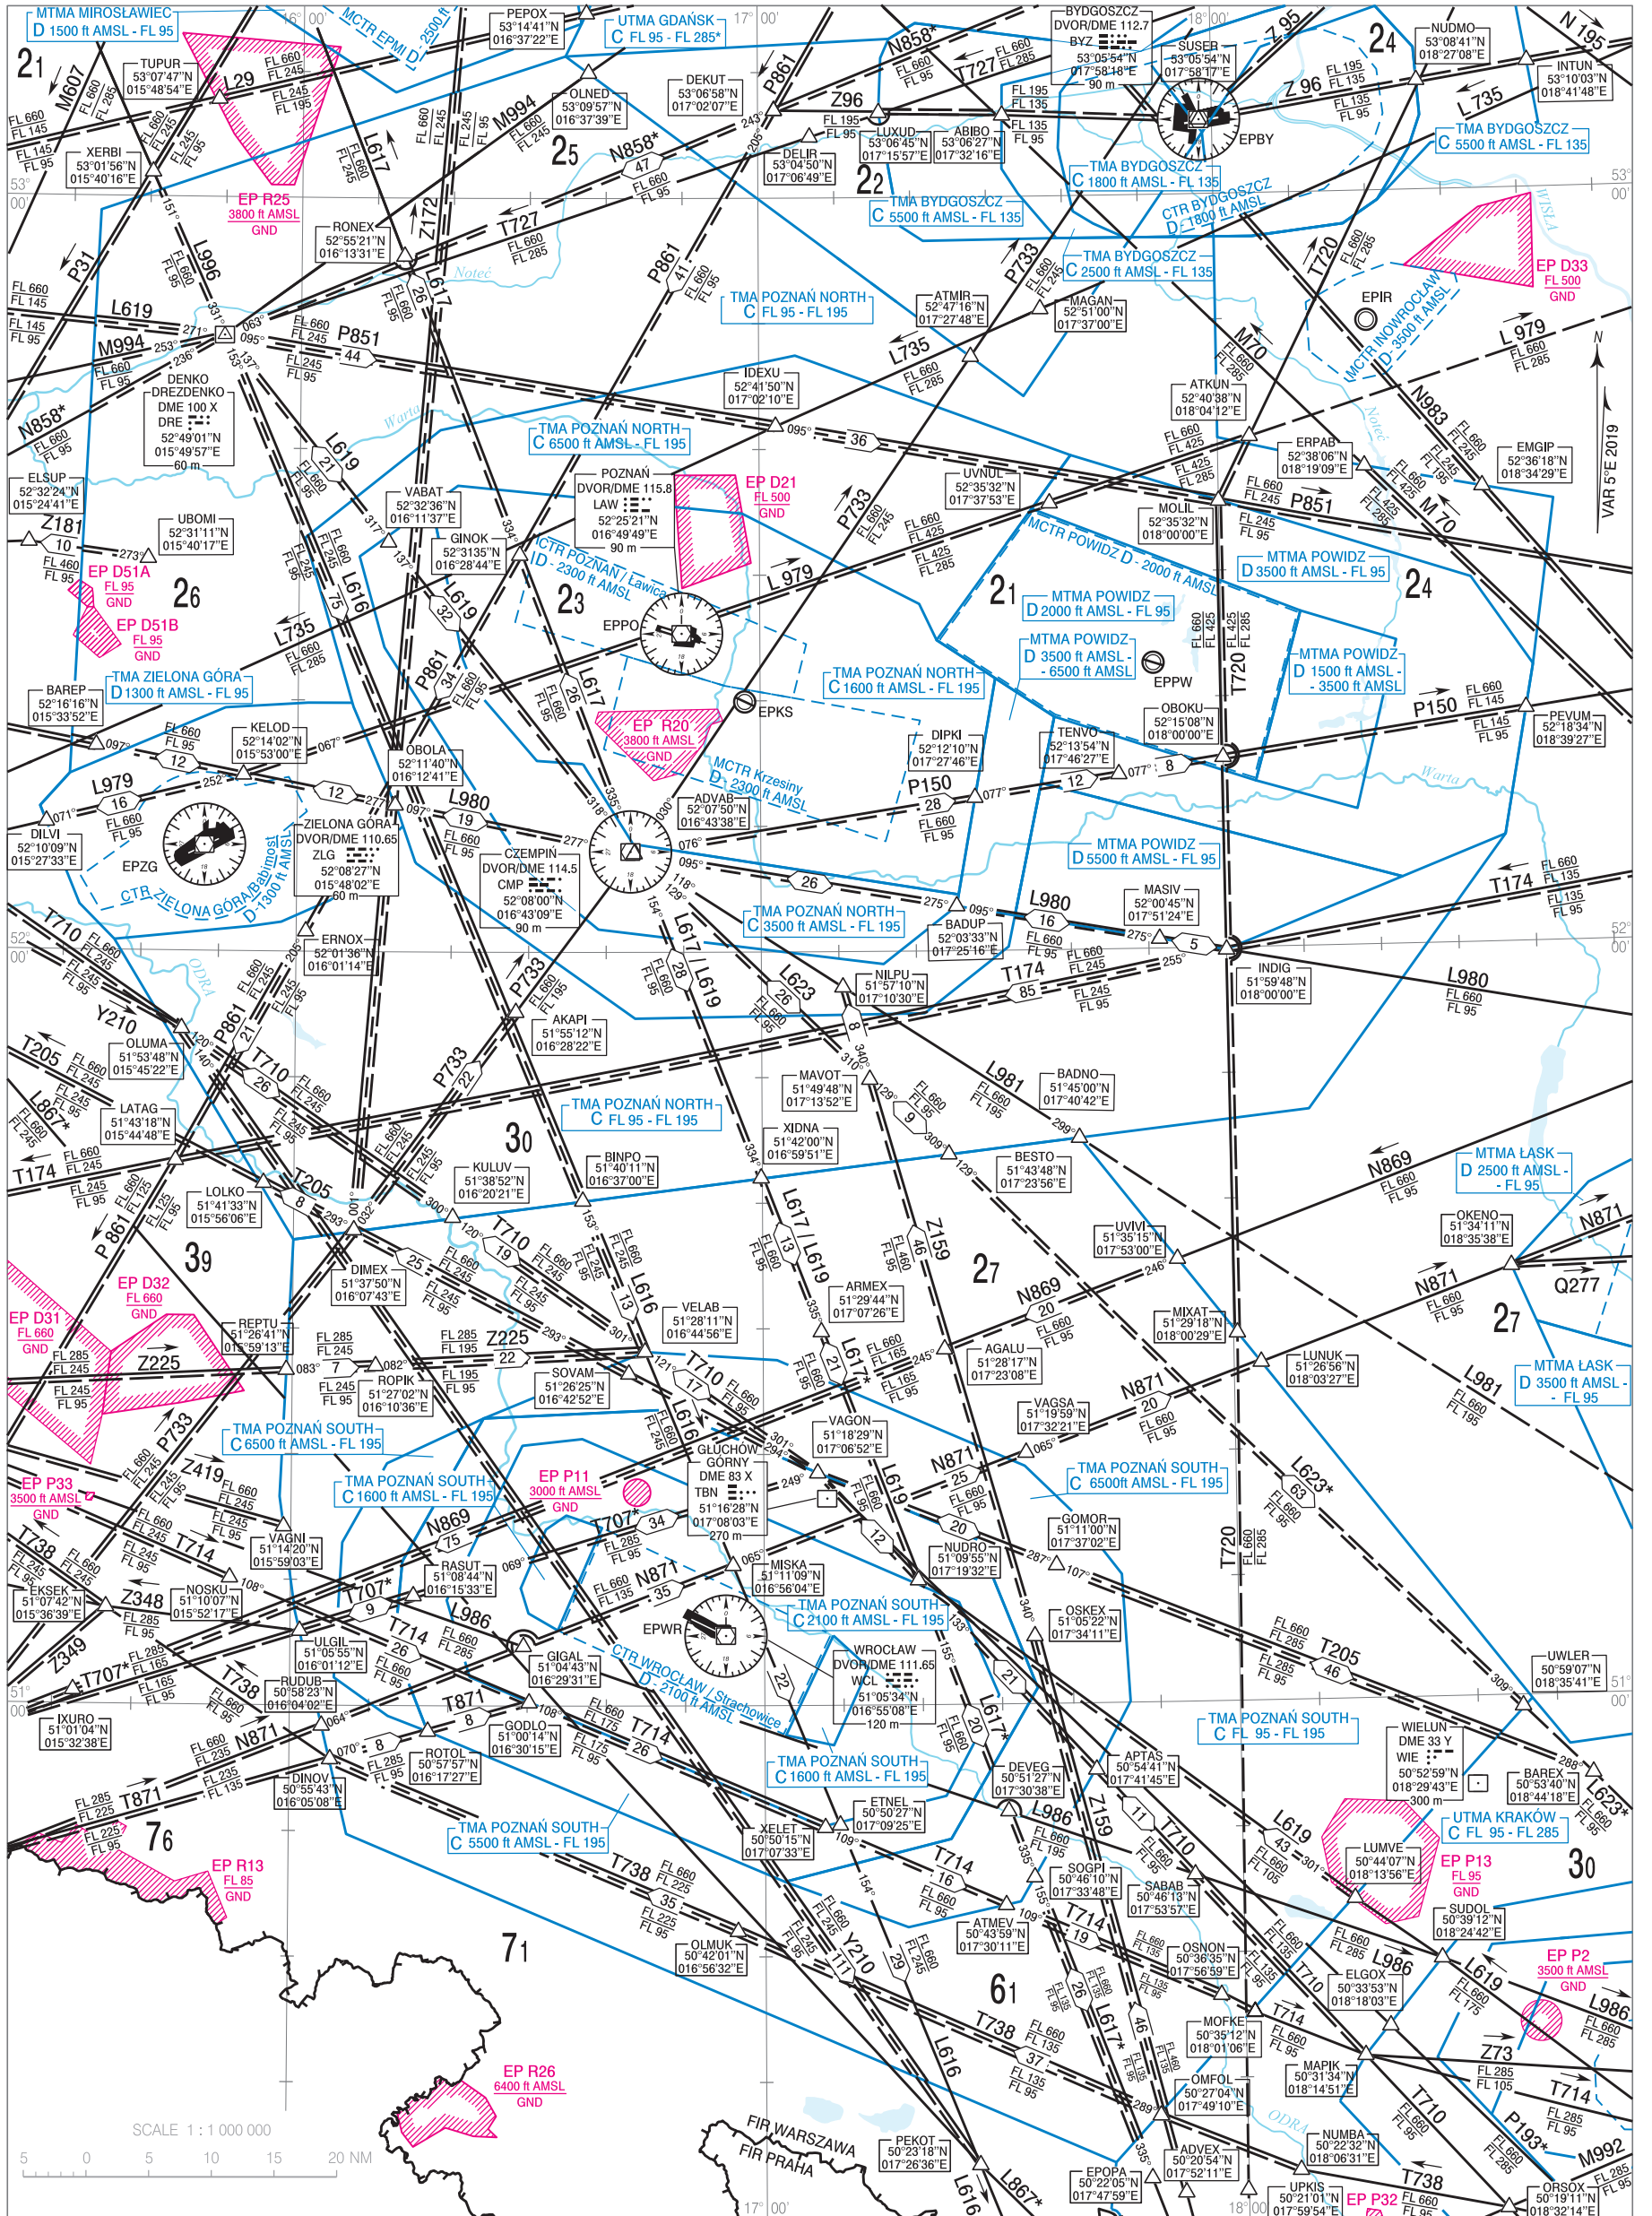

Poznań APPROACH 128.925 Poznań TOWER 119.980
Wrocław TOWER 120.255
Zielona Góra TOWER 118.755

AREA CHART - ICAO

TRANSIT ROUTES

TMA POZNAŃ

LEGEND	
TERMINAL CONTROL AREA (TMA)	
CONTROL ZONE (CTR)	
RNAV ROUTE	
CONDITIONAL ATS ROUTE	
TRANSIT ROUTING	
* See AIP Poland Chapter ENR 2	
* See AIP Poland Chapter ENR 3	

Notes:
Bearings are magnetic.
Distances in nautical miles.
Elevations in feet.

Vertical limits of P, D, R areas:
 EP P32
3500 ft AMSL
GND