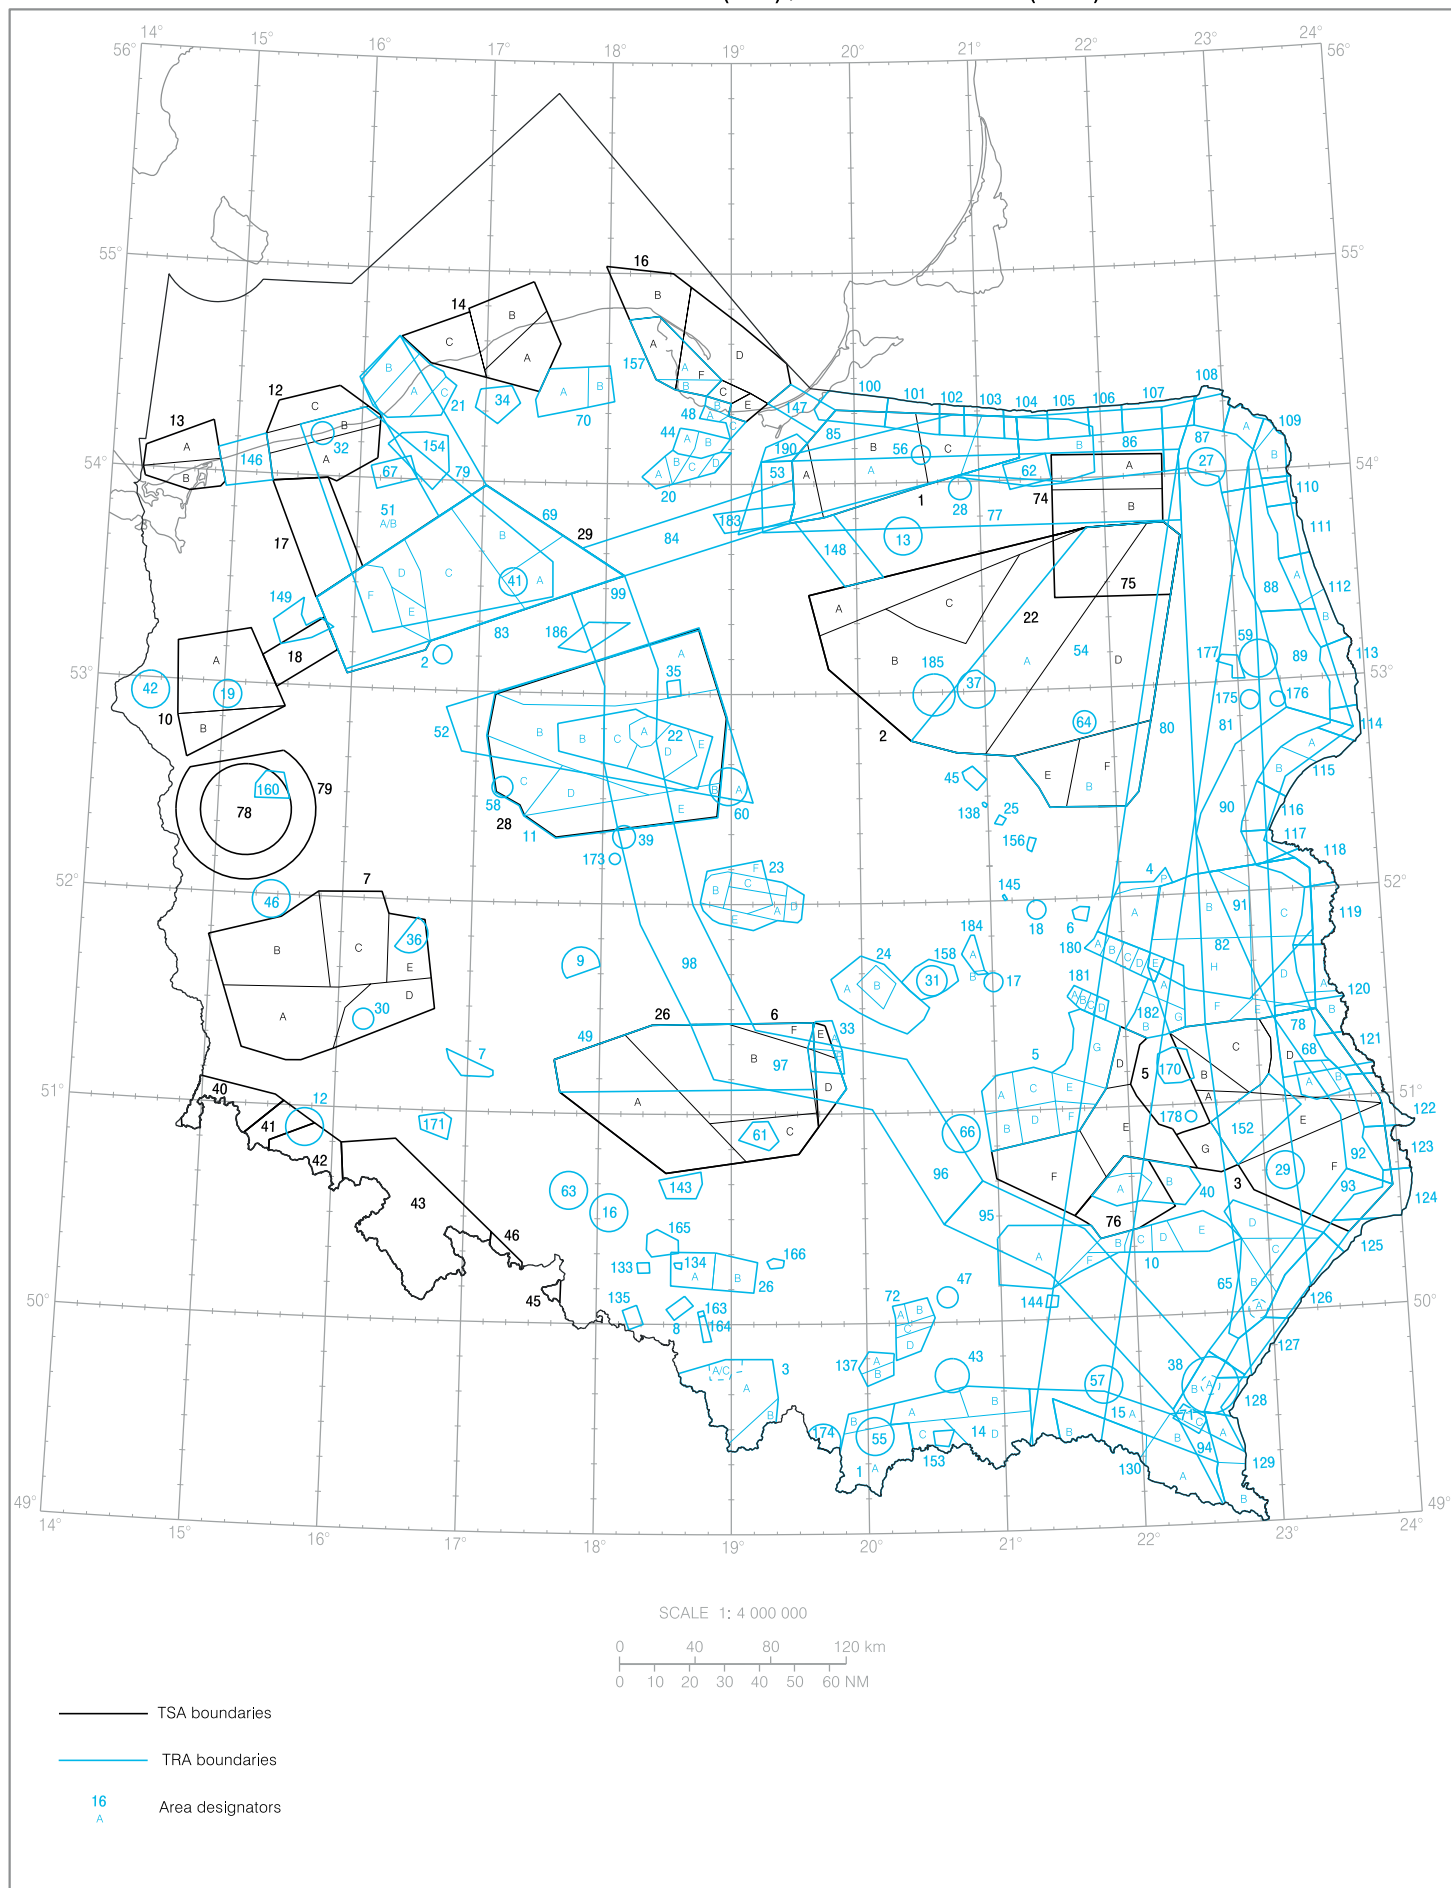

STREFY CZASOWO WYDZIELONE (TSA) / TEMPORARY SEGREGATED AREAS (TSAs)  
STREFY CZASOWO REZERWOWANE (TRA) / TEMPORARY RESERVED AREAS (TRAs)  
TRASY DOLOTOWE DO STREF (TFR) / FEEDING ROUTES (TFRs)

Correction: All TFR withdrawn. TRA 71, 72, 146, 147, 148 added. TSA 17, 18, 74, 75, 76, 78, 79 added.