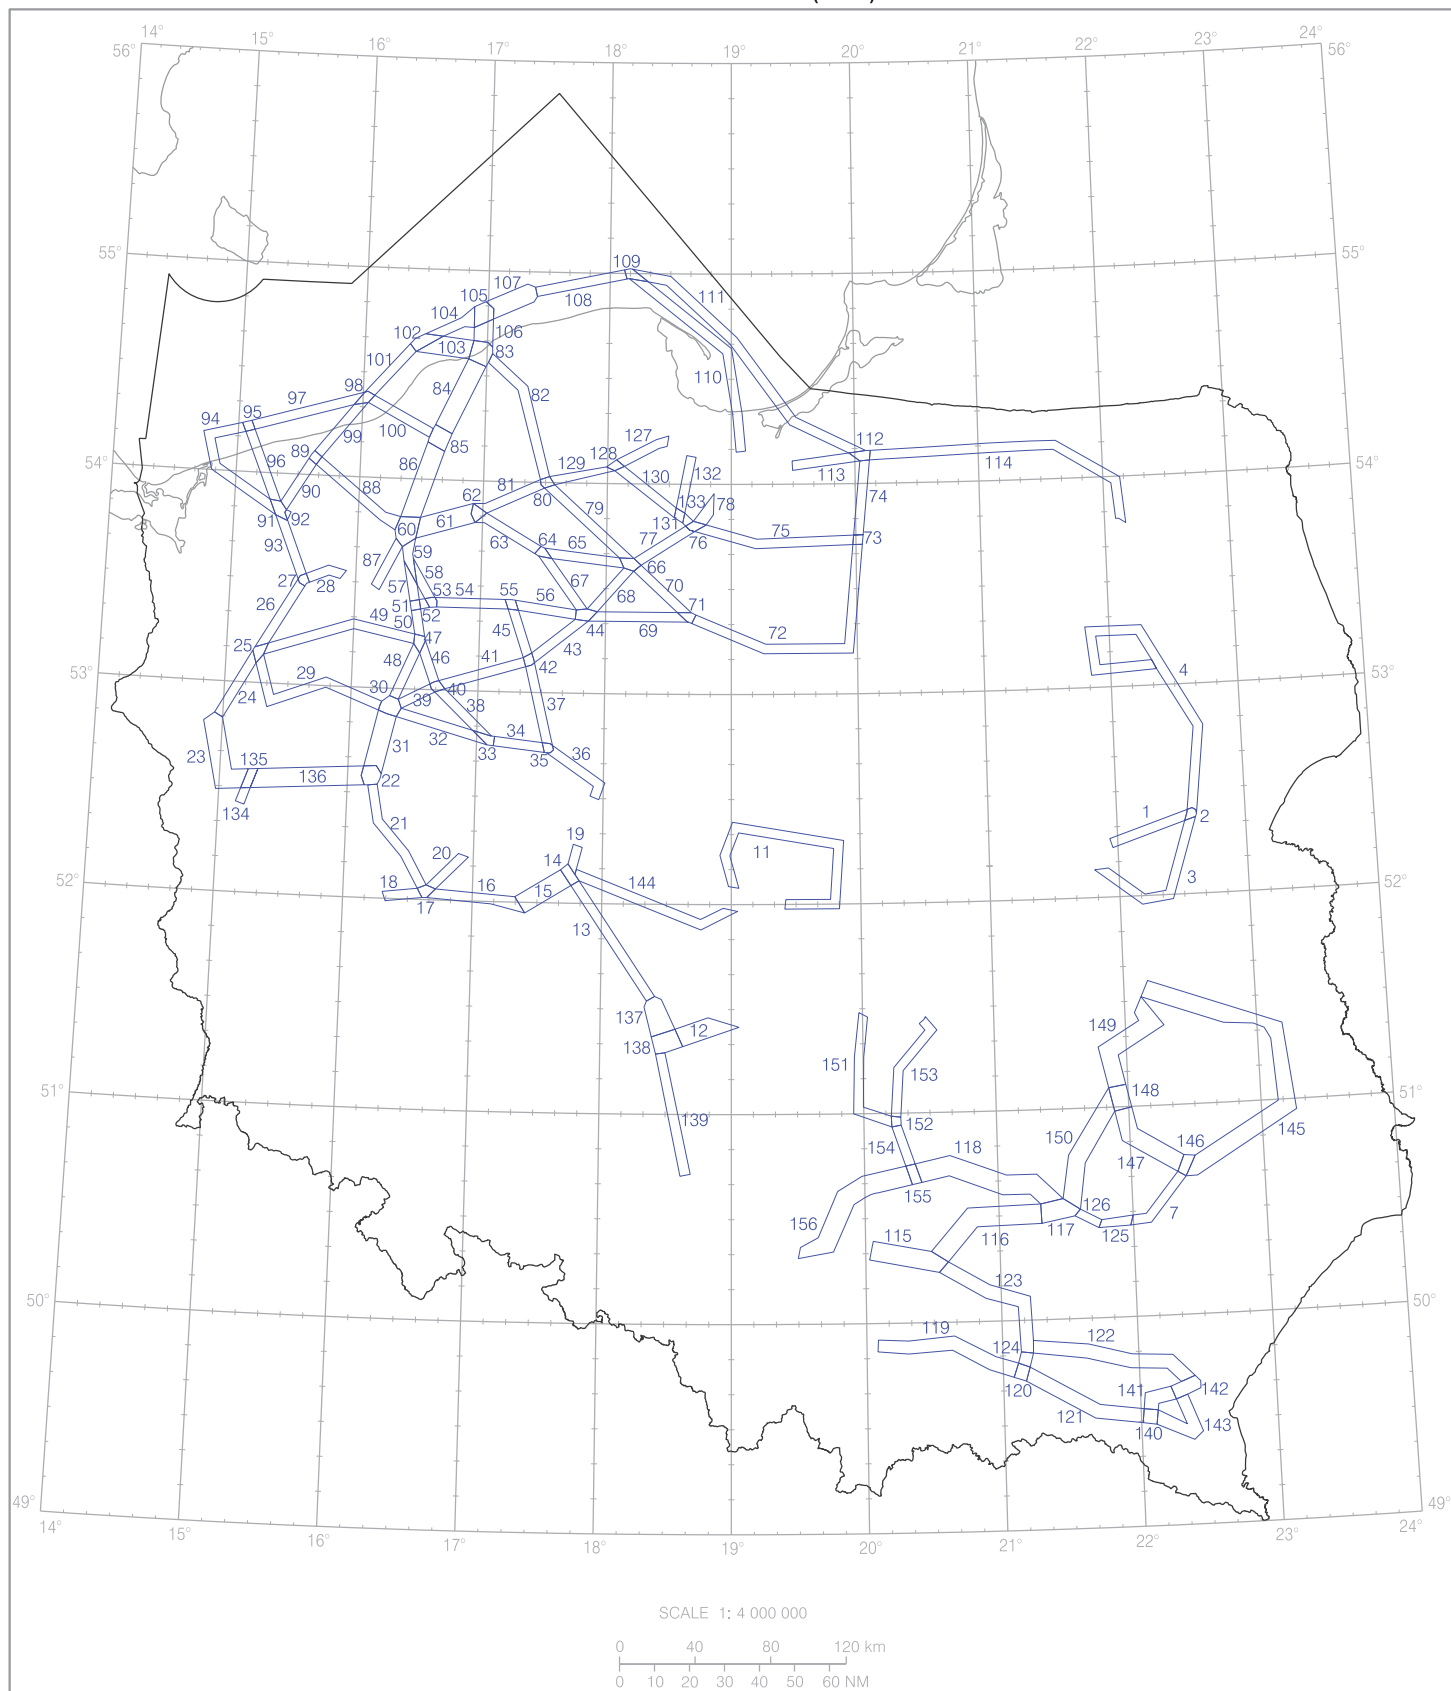

TRASY LOTNICTWA WOJSKOWEGO (MRT)
MILITARY ROUTES (MRT)

Correction: MRT 5, 6, 8, 9, 10 withdrawn. MRT 7, 114, 118 changed. MRT 144-156 added.