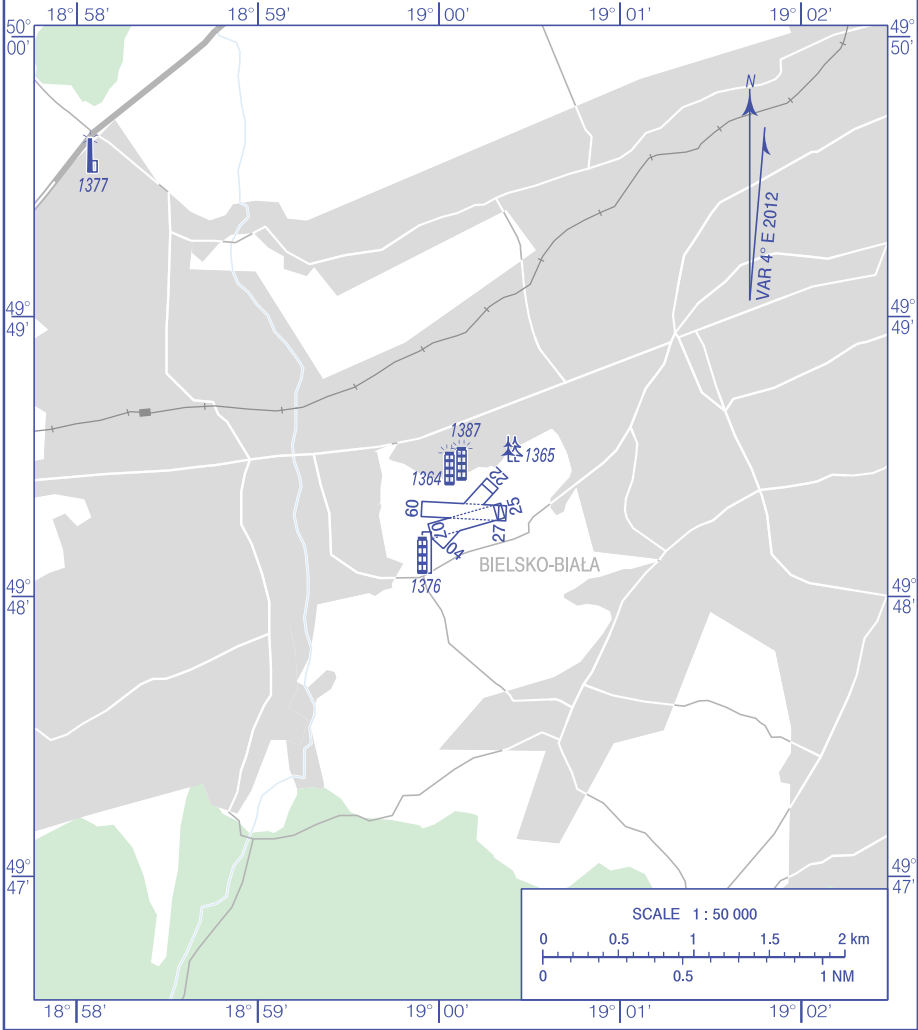

**VISUAL  
OPERATION  
CHART**

AD ELEV 1317 ft

RADIO 118.330

**Aleksandrowice  
k/ Bielska Białej**

Correction: Obstacles changed. Editorial changes.

AERODROME MINIMA				
AIRCRAFT TYPE	DAY		NIGHT	
	CEILING (ft)	VISIBILITY (m)	CEILING (ft)	VISIBILITY (m)
AEROPLANES	800	4000	1800	8000
GLIDERS	1000	4000	1800	8000
HELICOPTERS	500	1500	800	-