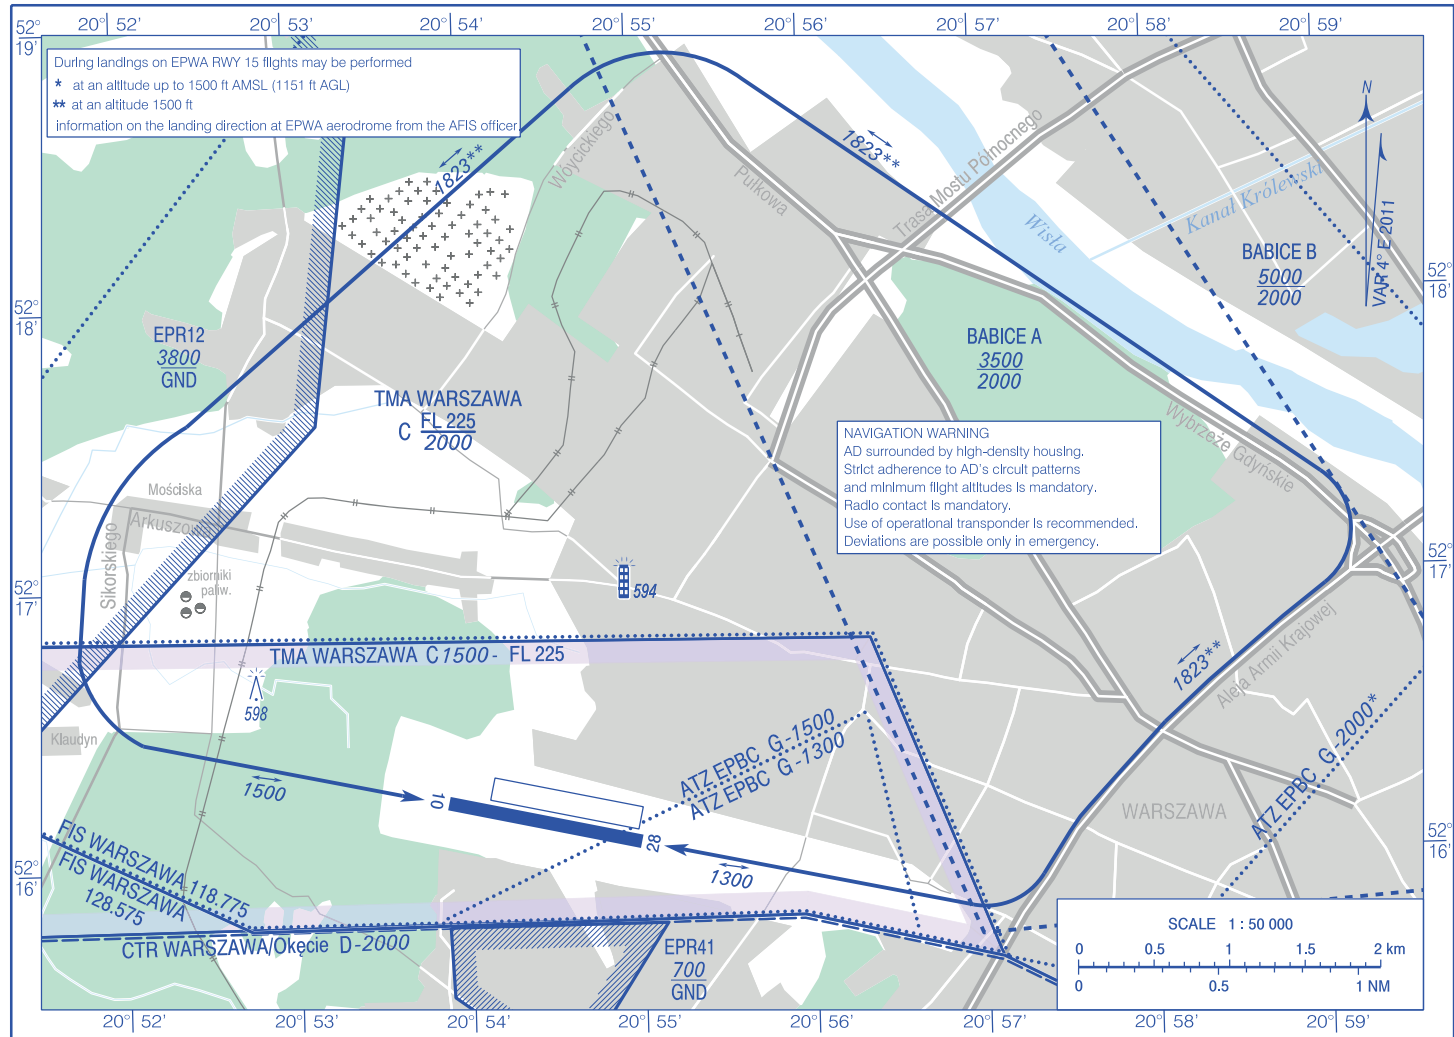

**VISUAL
OPERATION
CHART**

INFORMATION 119.180
RADIO 122.305

Warszawa - Babice

Correction: FREQ RADIO added.

AIRCRAFT TYPE	AERODROME MINIMA			
	DAY		NIGHT	
	CEILING (ft)	VISIBILITY (m)	CEILING (ft)	VISIBILITY (m)
AEROPLANES	660	2000	1650	5000
GLIDERS	1320	3000	1650	5000
HELICOPTERS	500	1500	1000	3000
BALLOONS	1320	3000	1650	5000
PARAGLIDERS	660	2000	1650	5000