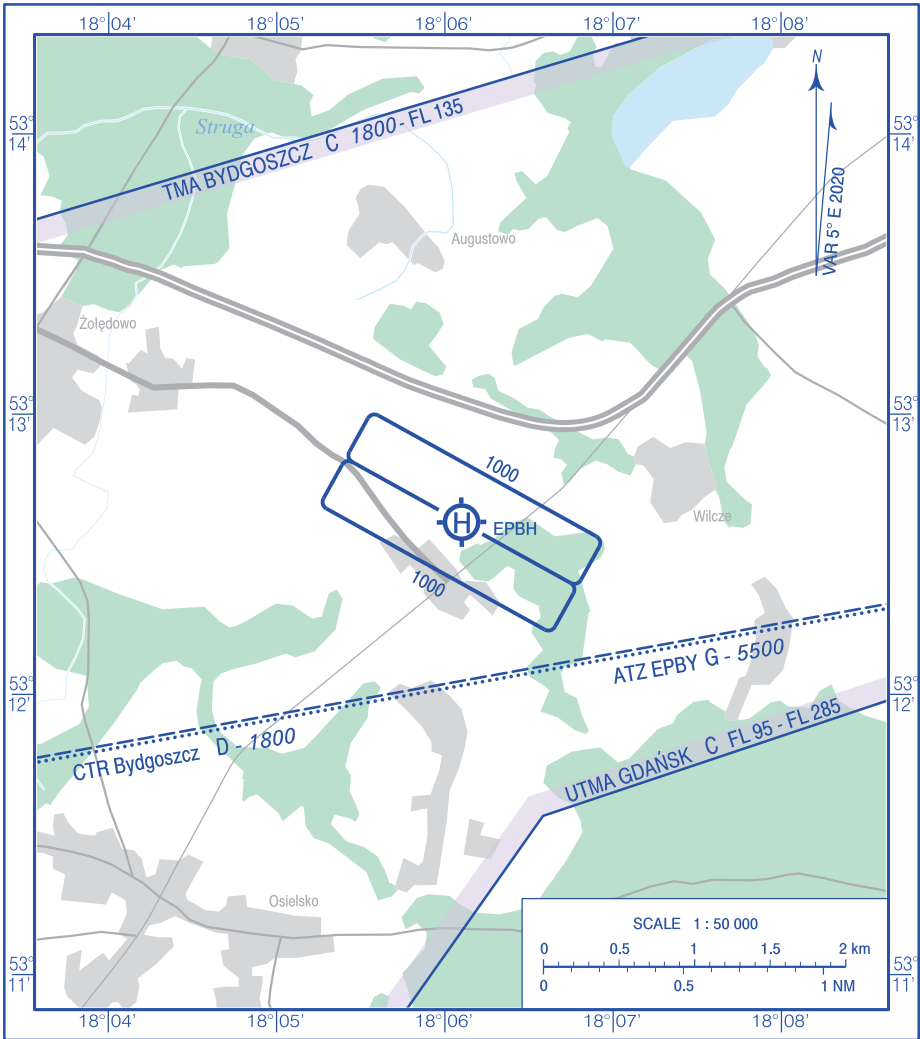

VISUAL  
OPERATION  
CHART

AD ELEV 313 ft

Bydgoszcz Baza LPR

Correction: Editorial changes.

AERODROME MINIMA				
AIRCRAFT TYPE	DAY		NIGHT	
	CEILING (ft)	VISIBILITY (m)	CEILING (ft)	VISIBILITY (m)
HELICOPTER	300	1000	1500	3000