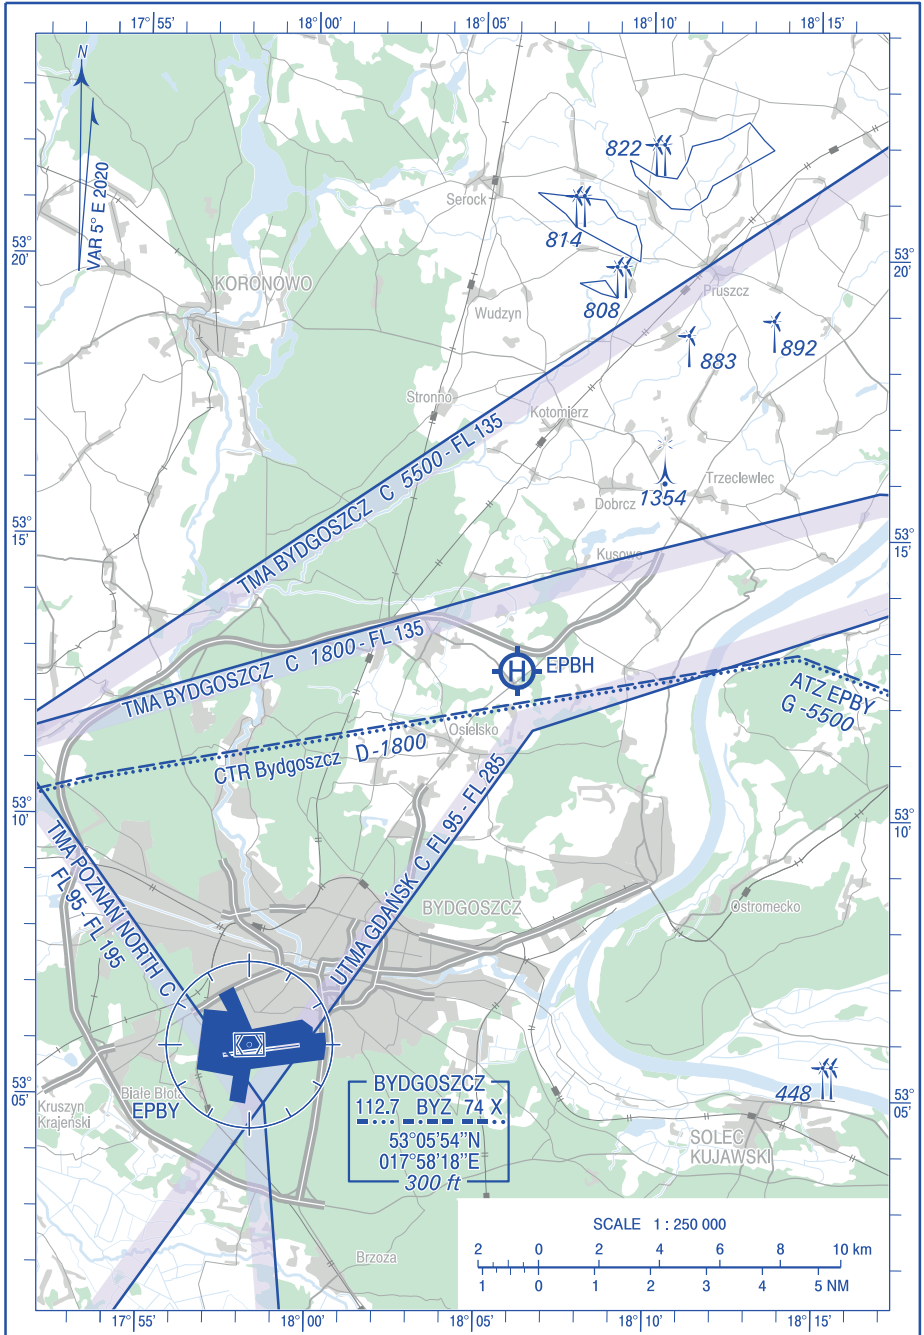

**VISUAL
OPERATION
CHART**

AD ELEV 313 ft

FIS GDAŃSK INFORMATION 127.150

**Bydgoszcz
Baza LPR**

Correction: Obstacle withdrawn.