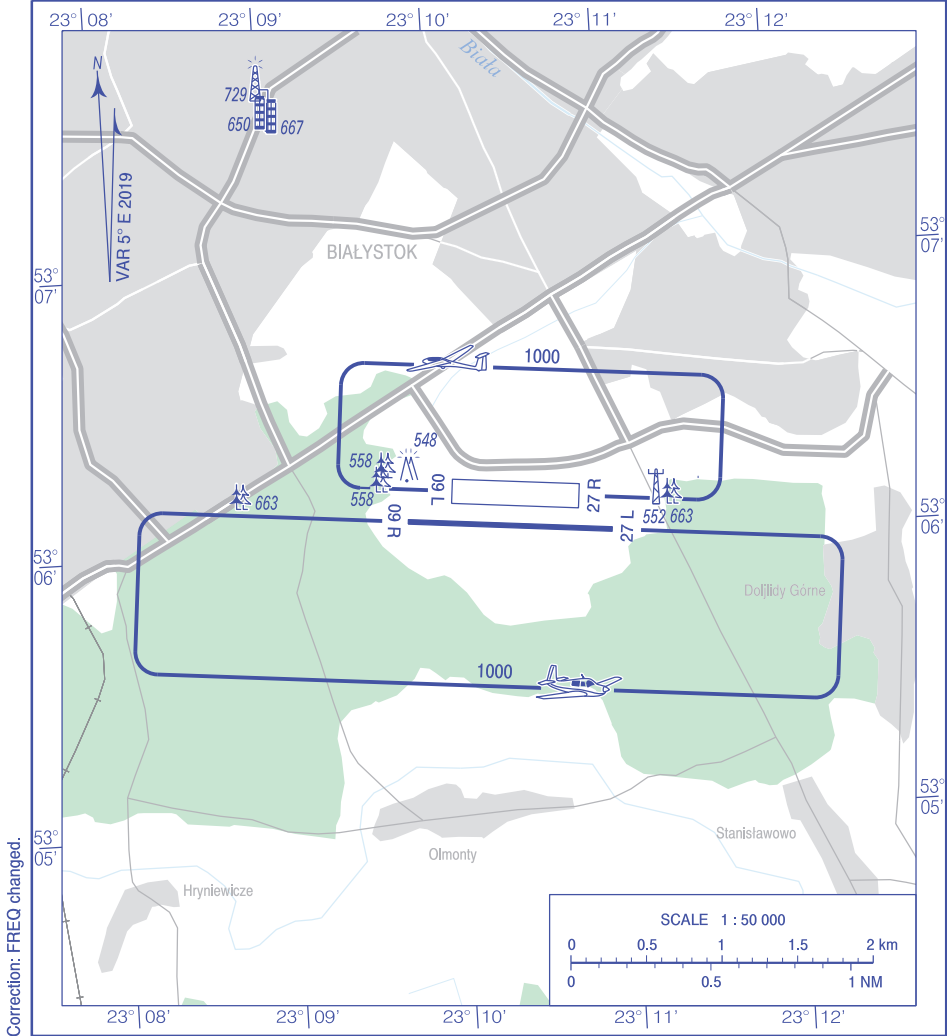

**VISUAL
OPERATION
CHART**

AD ELEV 509 ft

RADIO 123.205

Białystok Krywlany

AERODROME MINIMA				
AIRCRAFT TYPE	DAY		NIGHT	
	CEILING (ft)	VISIBILITY (m)	CEILING (ft)	VISIBILITY (m)
AEROPLANES	500	1500	1650	5000
GLIDERS	1000	1500	1650	5000
HELICOPTERS	330	1000	660	2000