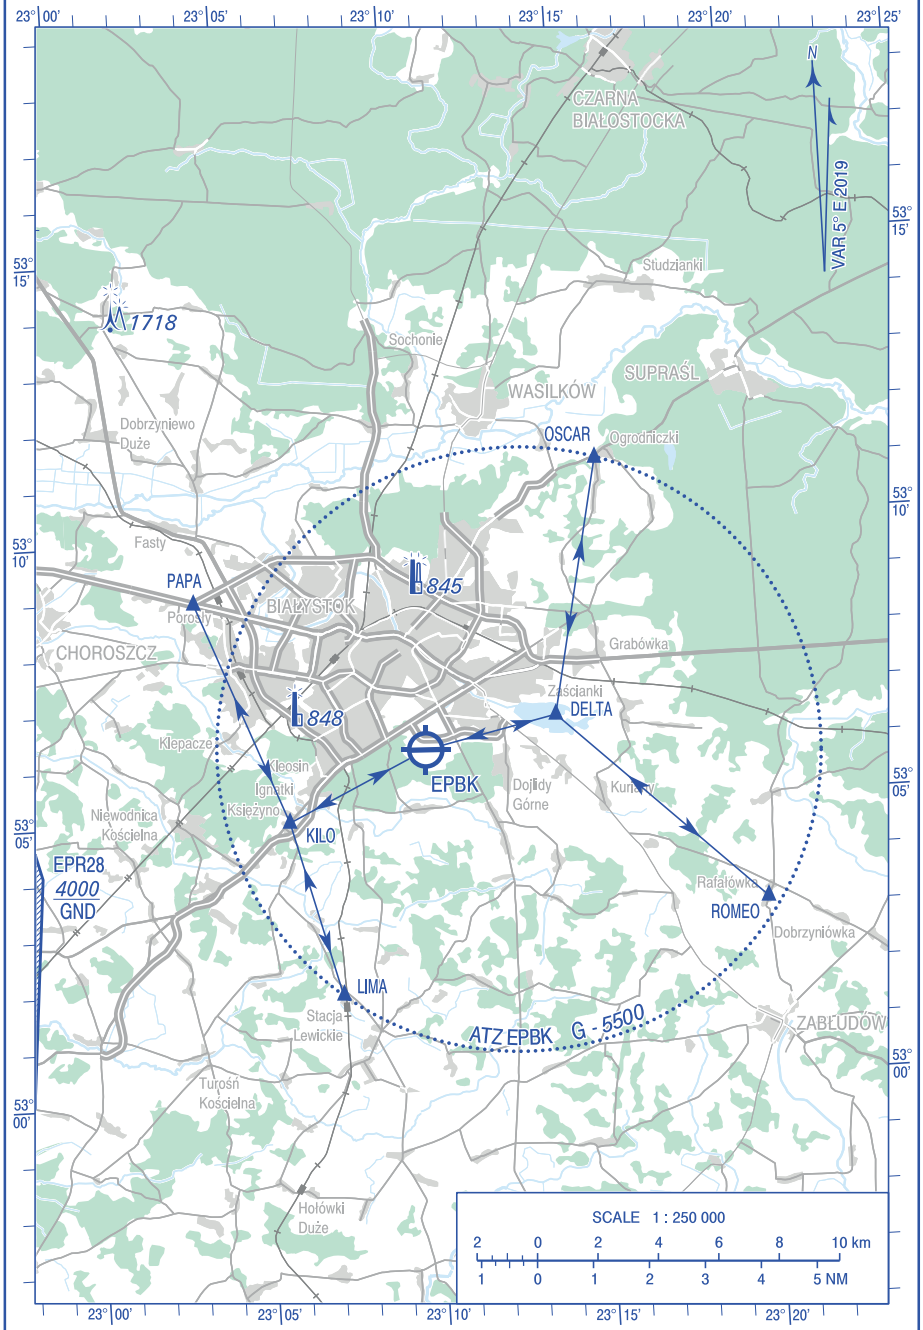

**VISUAL
OPERATION
CHART**

AD ELEV 509 ft

FIS WARSZAWA INFORMATION 118.775

Białystok Krywlany

Correction: EPR28 added. Obstacle changed.