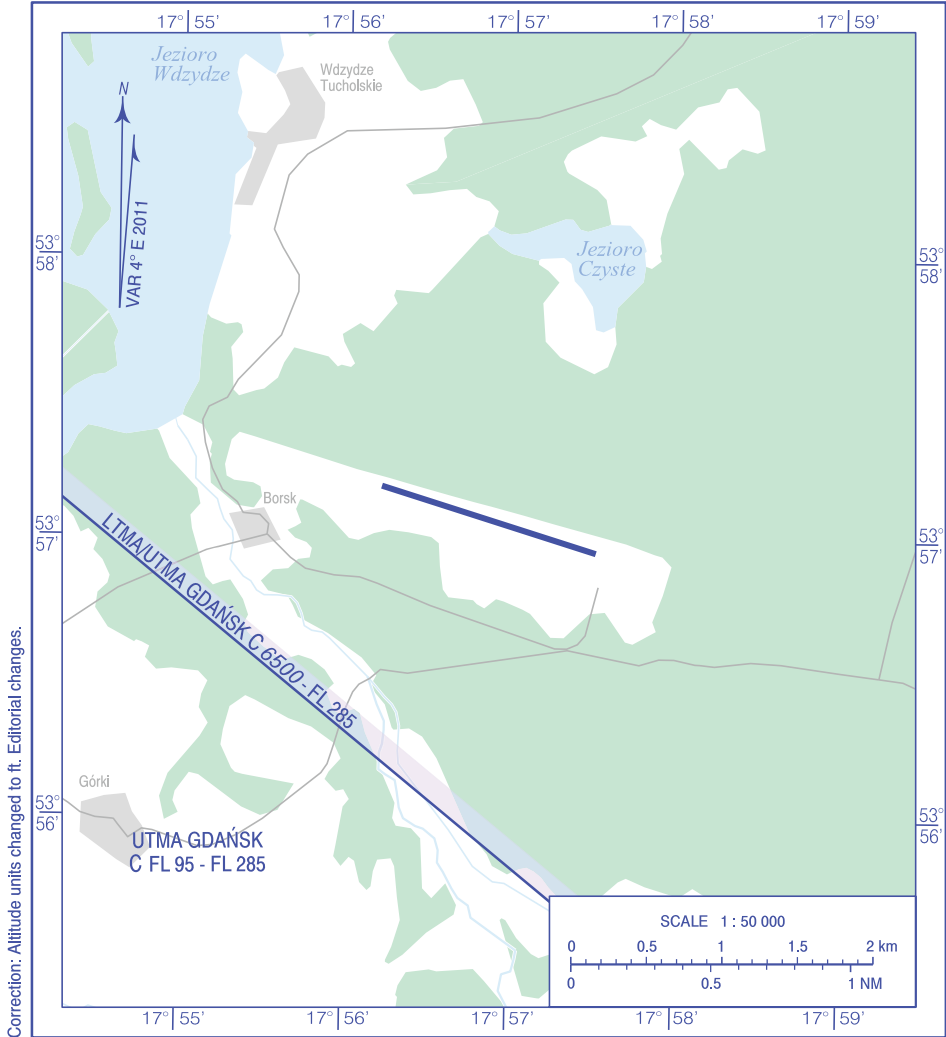

**VISUAL
OPERATION
CHART**

AD ELEV 466 ft

AIRFIELD BORSK

Correction: Altitude units changed to ft. Editorial changes.

AERODROME MINIMA				
AIRCRAFT TYPE	DAY		NIGHT	
	CEILING (ft)	VISIBILITY (m)	CEILING (ft)	VISIBILITY (m)
ALL AIRCRAFT TYPES	500	1 500	1 000	2 000