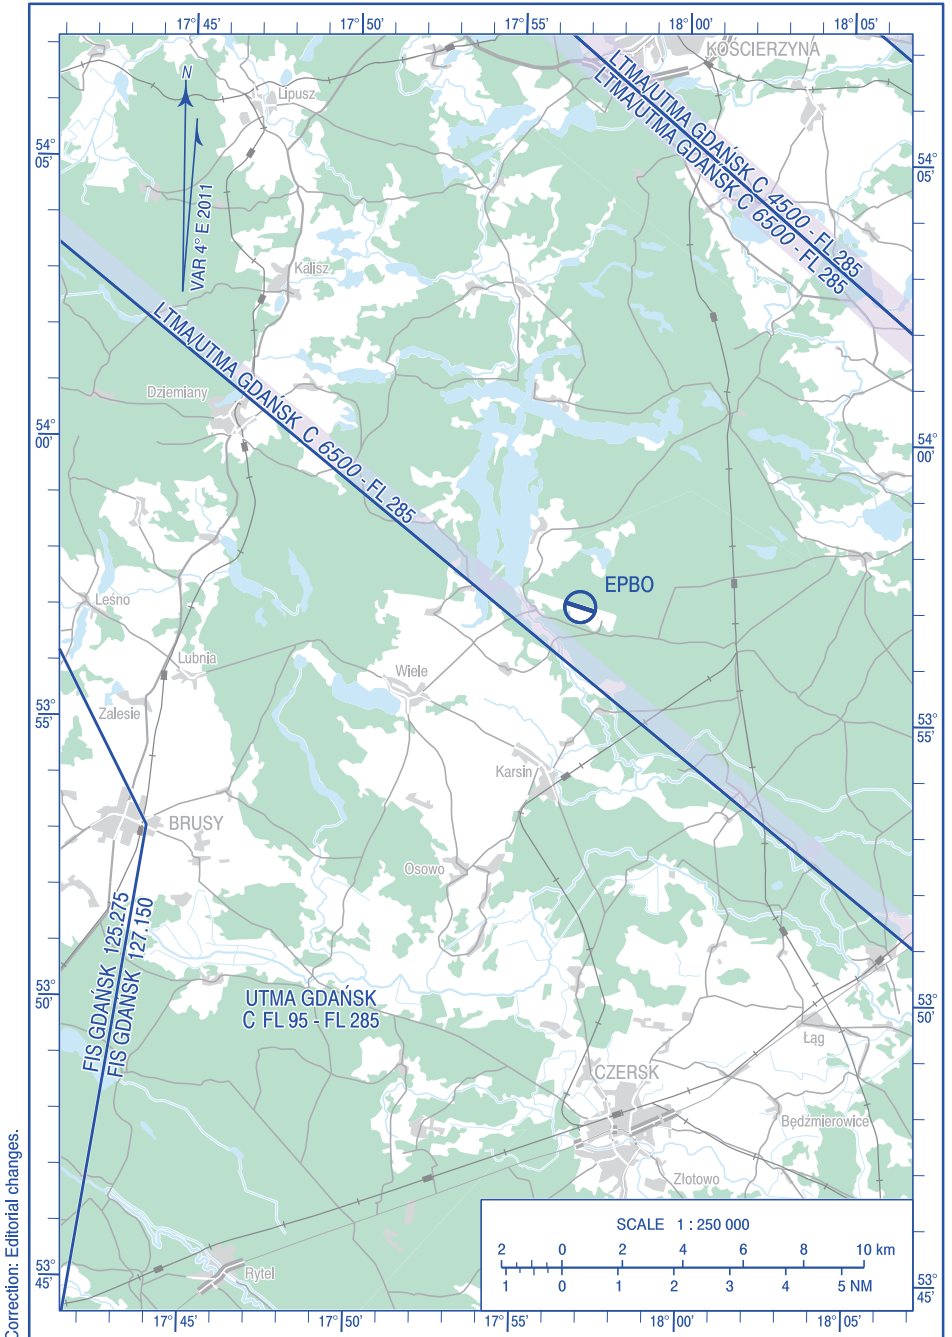

VISUAL
OPERATION
CHART

AD ELEV 466 ft

FIS GDAŃSK INFORMATION 127.150
125.275

AIRFIELD BORSK

Correction: Editorial changes.