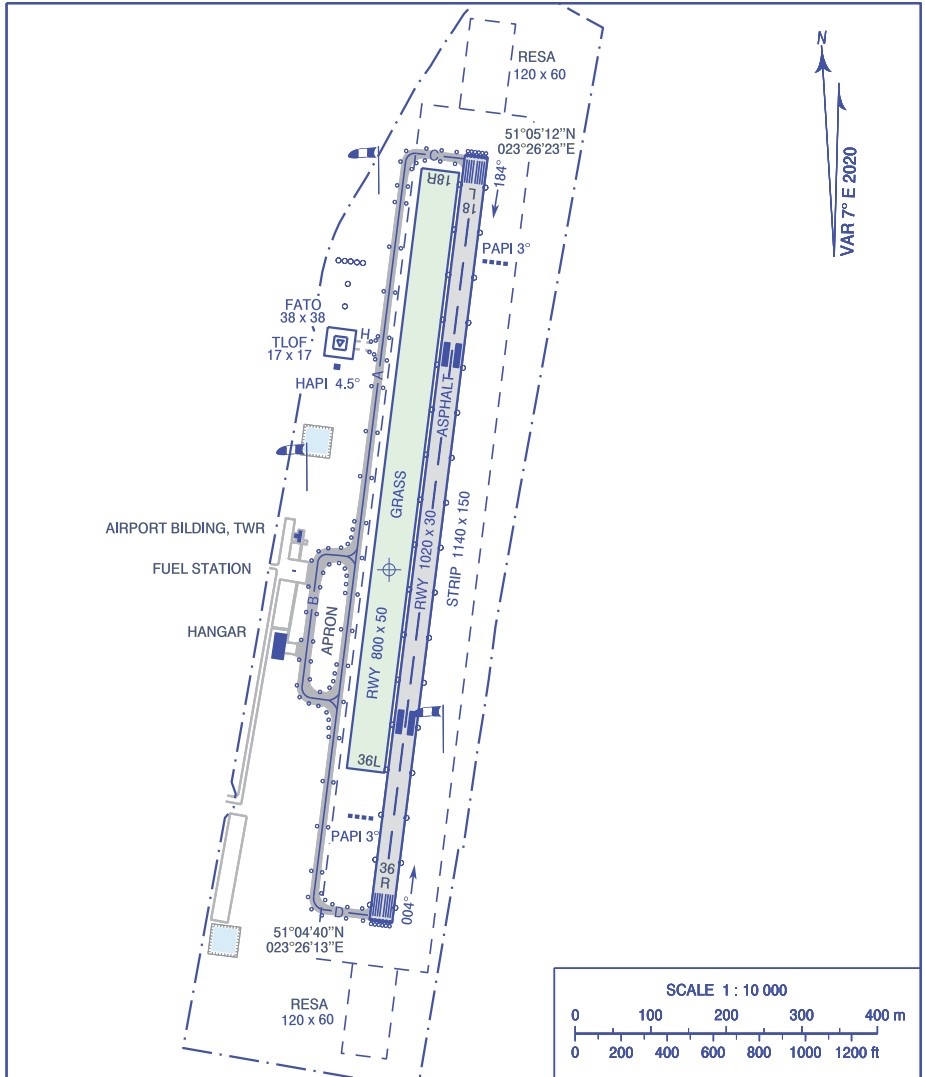

**AERODROME  
CHART**

51°04'55"N  
023°26'15"E

AD ELEV 728 ft

RADIO 119.580

**Deputyckie  
Królewskie**

Correction: HAPI changed. Lightings added. TWY A, C, D changed. TWY H added. Editorial changes.

RWY	TRUE (°)	MAG (°)	DIMENSIONS (m)	SURFACE	MTOW / STRENGTH	TORA (m)	LDA (m)
18R	191°	184°	800 x 50	GRASS	5700 kg	800	800
36L	011°	004°				800	800
18L	191°	184°	1020 x 30	ASPH	PCN 12/F/B/W/T	1020	1020
36R	011°	004°				1020	1020