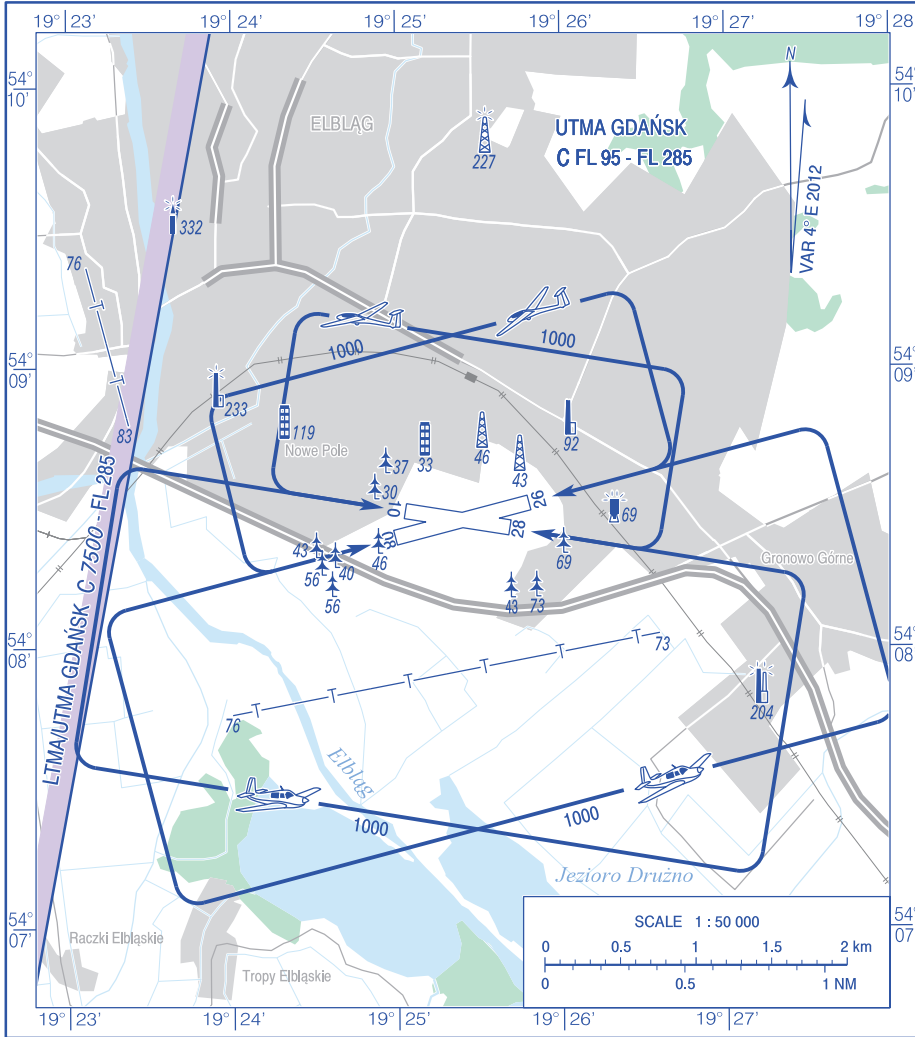

**VISUAL
OPERATION
CHART**

AD ELEV 10 ft

RADIO 122.305

Elbląg

Correction: FREQ changed. Editorial changes.

AERODROME MINIMA				
AIRCRAFT TYPE	DAY		NIGHT	
	CEILING (ft)	VISIBILITY (m)	CEILING (ft)	VISIBILITY (m)
AEROPLANES	500	1500	1650	5000
GLIDERS	1000	2000	1650	5000
HELICOPTERS	330	1000	1650	3000