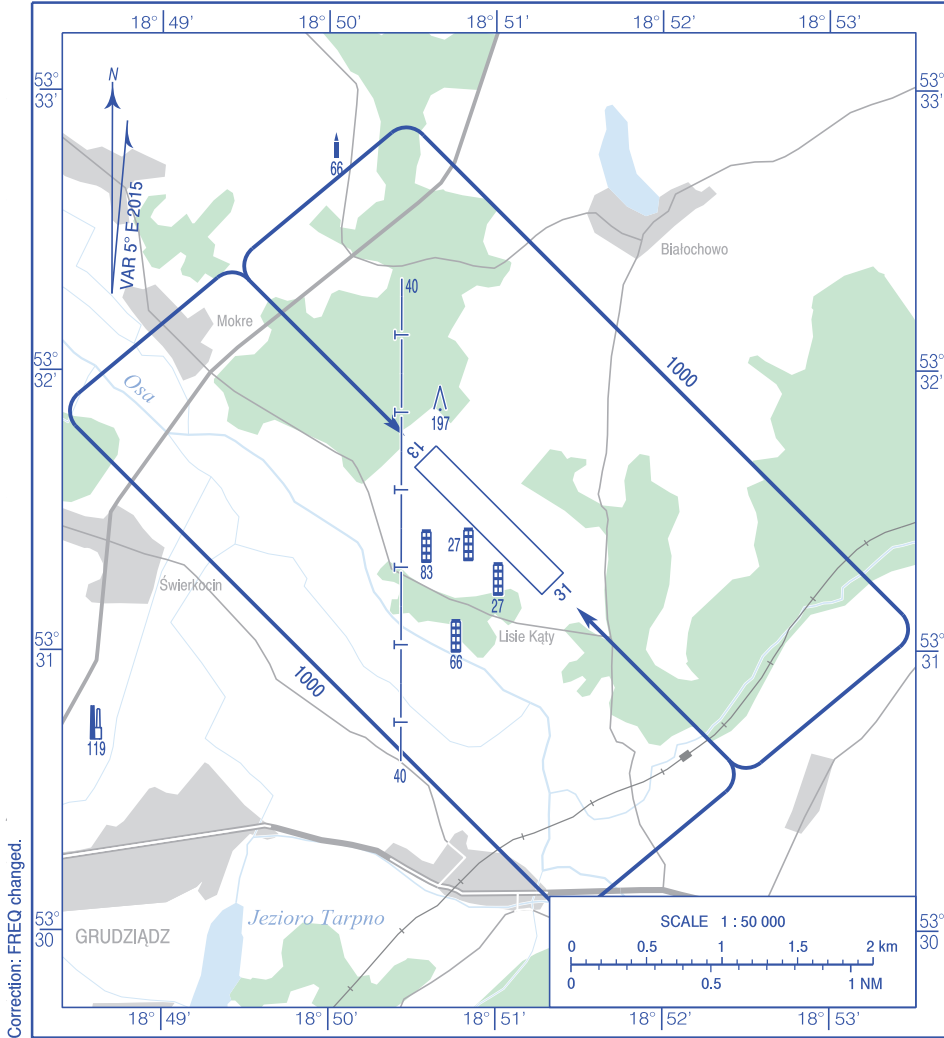

**VISUAL
OPERATION
CHART**

AD ELEV *106 ft*

RADIO 119.885

**Lisie Kąty
k/Grudziądz**

Correction: FREQ changed.

AERODROME MINIMA				
AIRCRAFT TYPE	DAY		NIGHT	
	CEILING (ft)	VISIBILITY (m)	CEILING (ft)	VISIBILITY (m)
AEROPLANES	500	2000	1650	5000
GLIDERS	830	2000	1650	5000
HELICOPTERS	-	-	-	-