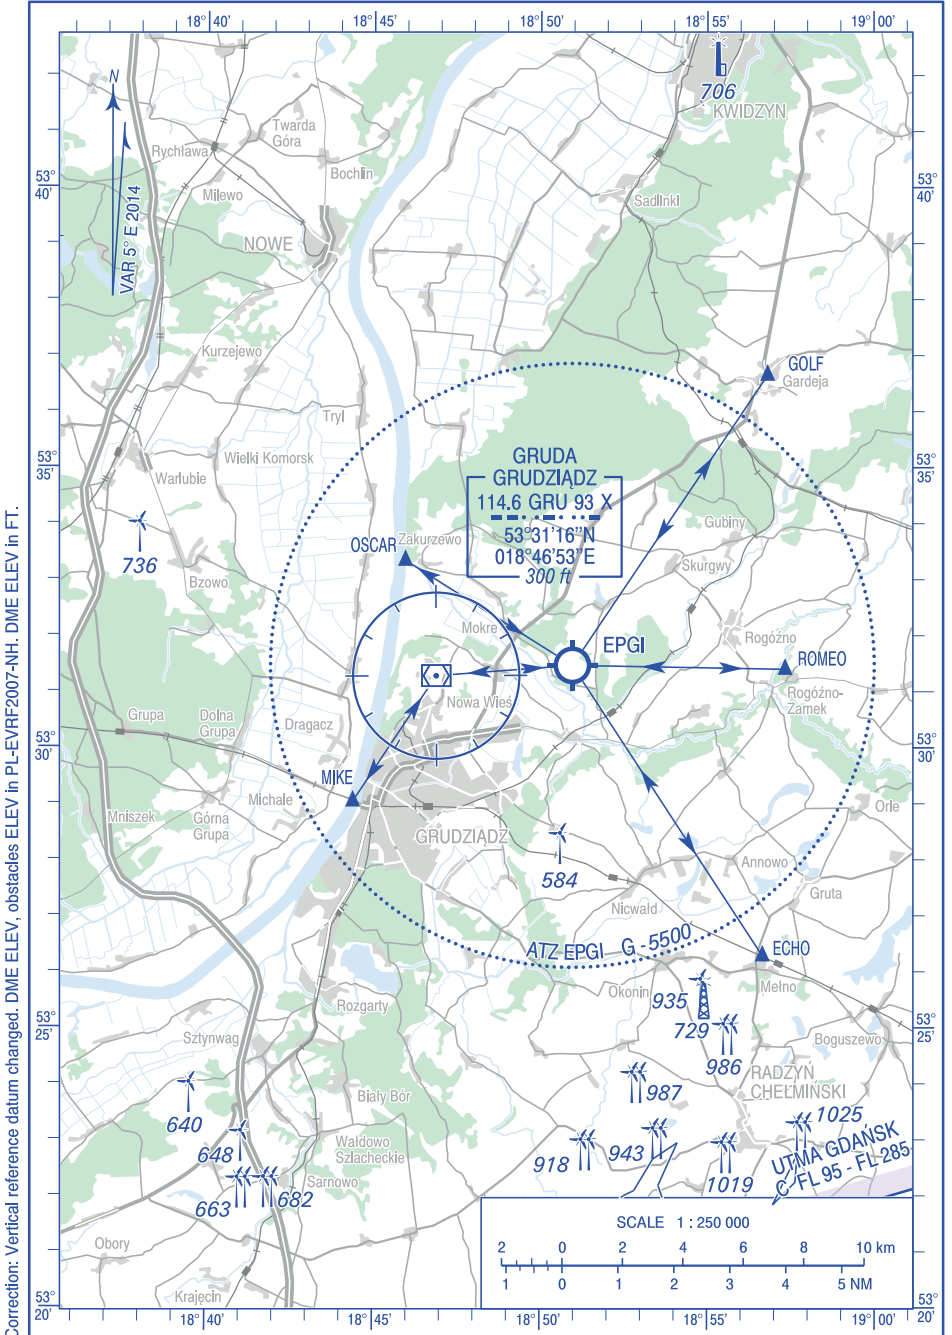

VISUAL
OPERATION
CHART

AD ELEV 106 ft

FIS GDAŃSK INFORMATION 127.150

Lisie Kąty
k/Grudziądz

Correction: Vertical reference datum changed. DME ELEV, obstacles ELEV in PL-EVRF2007-NH. DME ELEV in FT.