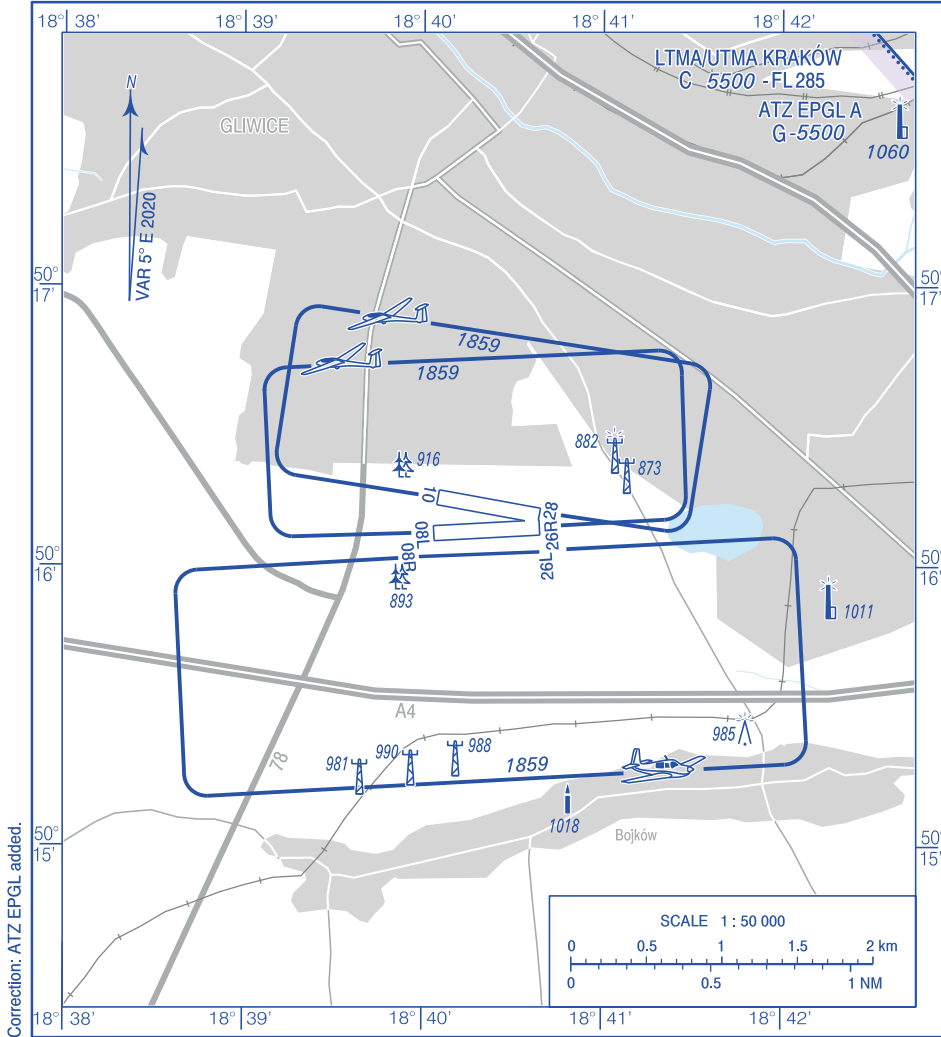

**VISUAL
OPERATION
CHART**

AD ELEV 859 ft

RADIO 118.260

Gliwice

Correction: ATZ EPGL added.

| AERODROME MINIMA | | | | |
|------------------|--------------|----------------|--------------|----------------|
| AIRCRAFT TYPE | DAY | | NIGHT | |
| | CEILING (ft) | VISIBILITY (m) | CEILING (ft) | VISIBILITY (m) |
| AEROPLANES | 700 | 2000 | 1700 | 5000 |
| GLIDERS | 1000 | 3000 | 1700 | 5000 |
| HELICOPTERS | 400 | 1000 | 1000 | 3000 |
| BALLOONS | 1400 | 1000 | 1700 | 3000 |