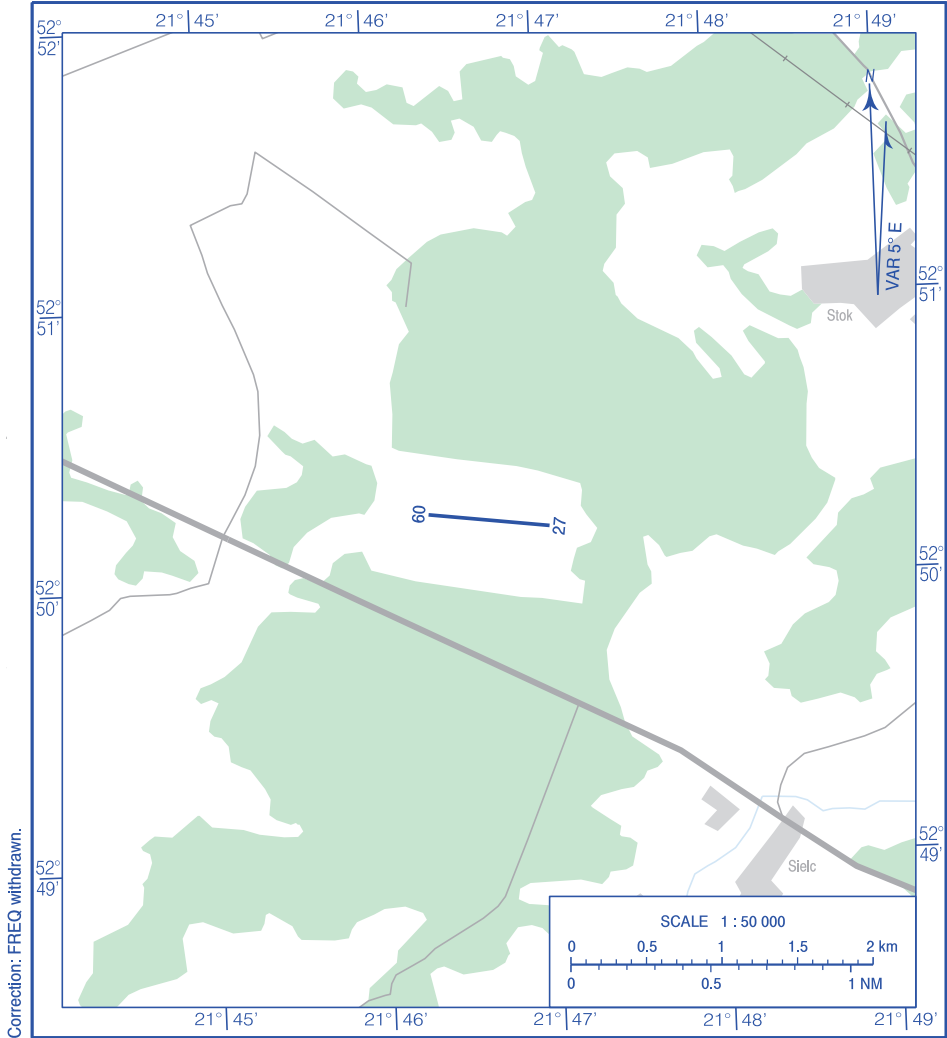

**VISUAL
OPERATION
CHART**

AD ELEV 407 ft

AIRFIELD GRADY

AERODROME MINIMA				
AIRCRAFT TYPE	DAY		NIGHT	
	CEILING (ft)	VISIBILITY (m)	CEILING (ft)	VISIBILITY (m)
AEROPLANES	500	1500	1650	5000
GLIDERS	1650	5000	1650	5000
HELICOPTERS	500	1500	1000	3000
BALLOONS	1650	5000	1650	5000