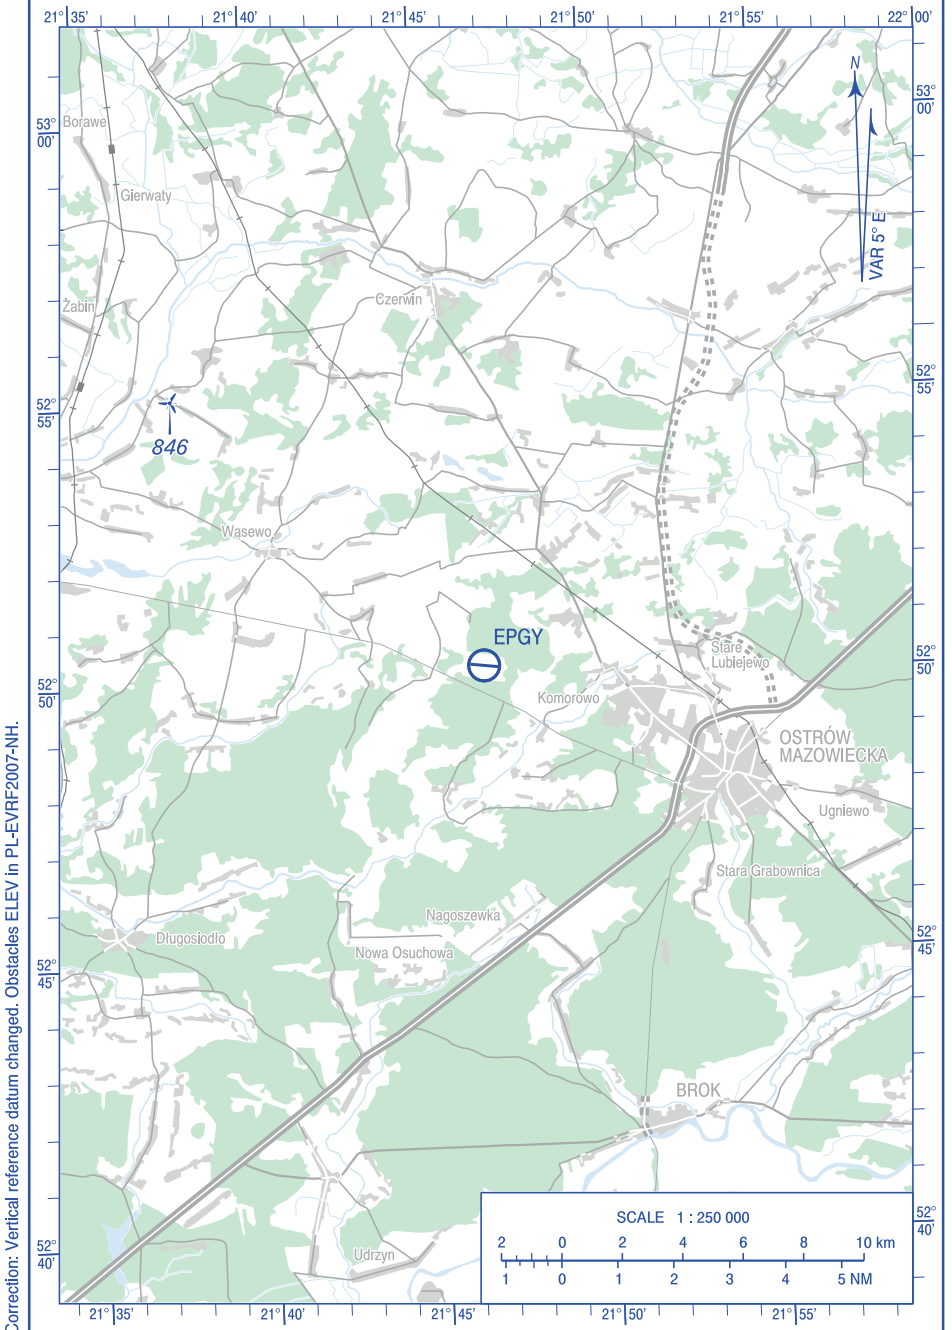

**VISUAL  
OPERATION  
CHART**

AD ELEV 407 ft

FIS WARSZAWA INFORMATION 118.775

**AIRFIELD GRĄDY**

Correction: Vertical reference datum changed. Obstacles ELEV in PL-EVRF2007-NH.