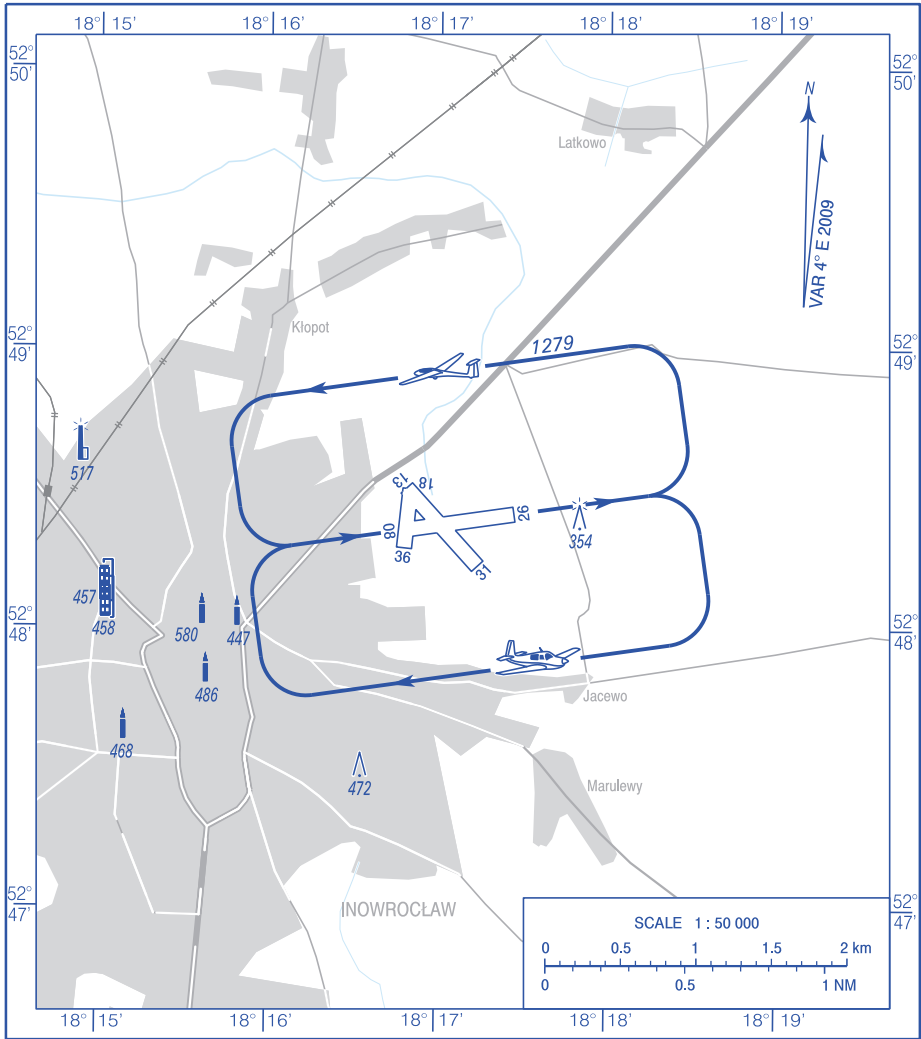

**VISUAL
OPERATION
CHART**

AD ELEV 279 ft

RADIO 120.810

Inowroclaw

AERODROME MINIMA

AIRCRAFT TYPE	DAY		NIGHT	
	CEILING (ft)	VISIBILITY (m)	CEILING (ft)	VISIBILITY (m)
AEROPLANES	660	2000	1650	5000
GLIDERS	1000	3000	1650	5000
HELICOPTERS	330	1000	1000	3000