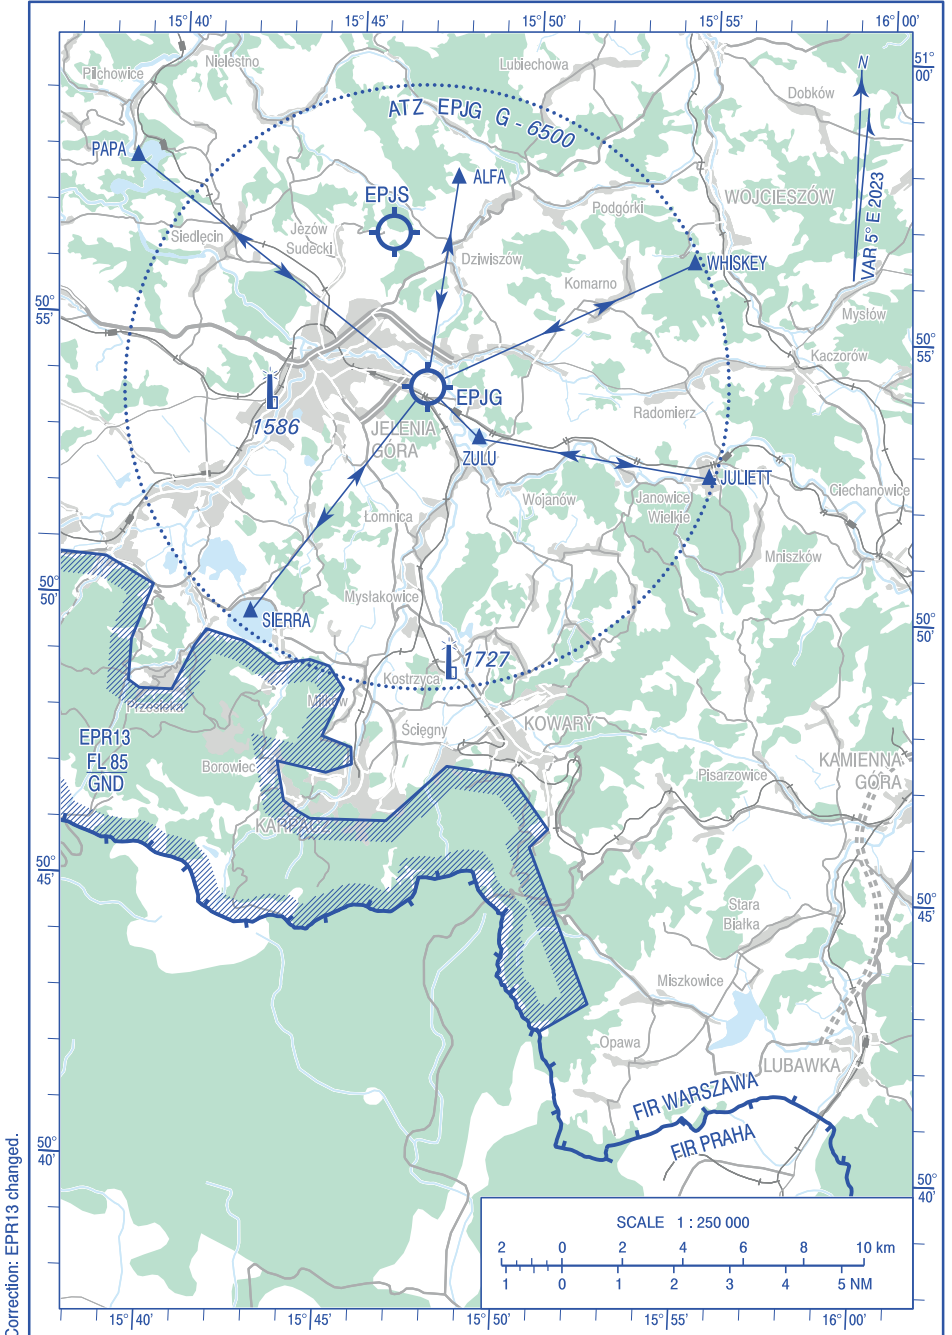

**VISUAL  
OPERATION  
CHART**

AD ELEV 1126 ft

FIS POZNAŃ INFORMATION 127.250

**Jelenia Góra**

Correction: EPR13 changed.