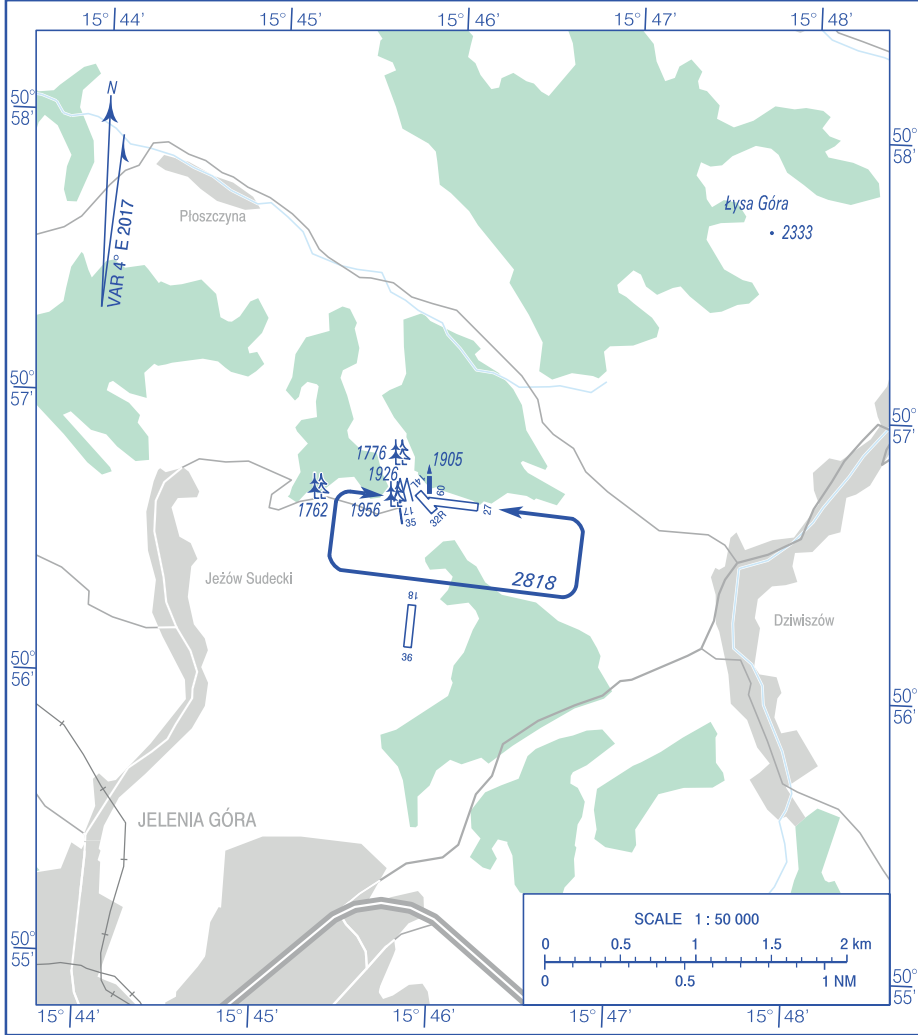

**VISUAL  
OPERATION  
CHART**

AD ELEV 1772 ft

EPJG RADIO 122.905  
EPJS RADIO 121.405

**Jeżów Sudecki  
k/Jeleniej Góry**

Correction: EPJS RADIO FREQ changed. EPJG RADIO FREQ changed. Editorial changes.

AERODROME MINIMA				
AIRCRAFT TYPE	DAY		NIGHT	
	CEILING (ft)	VISIBILITY (m)	CEILING (ft)	VISIBILITY (m)
AEROPLANES	1320	3000	1650	5000
GLIDERS	1320	3000	1650	5000
HELICOPTERS	660	1000	1000	3000