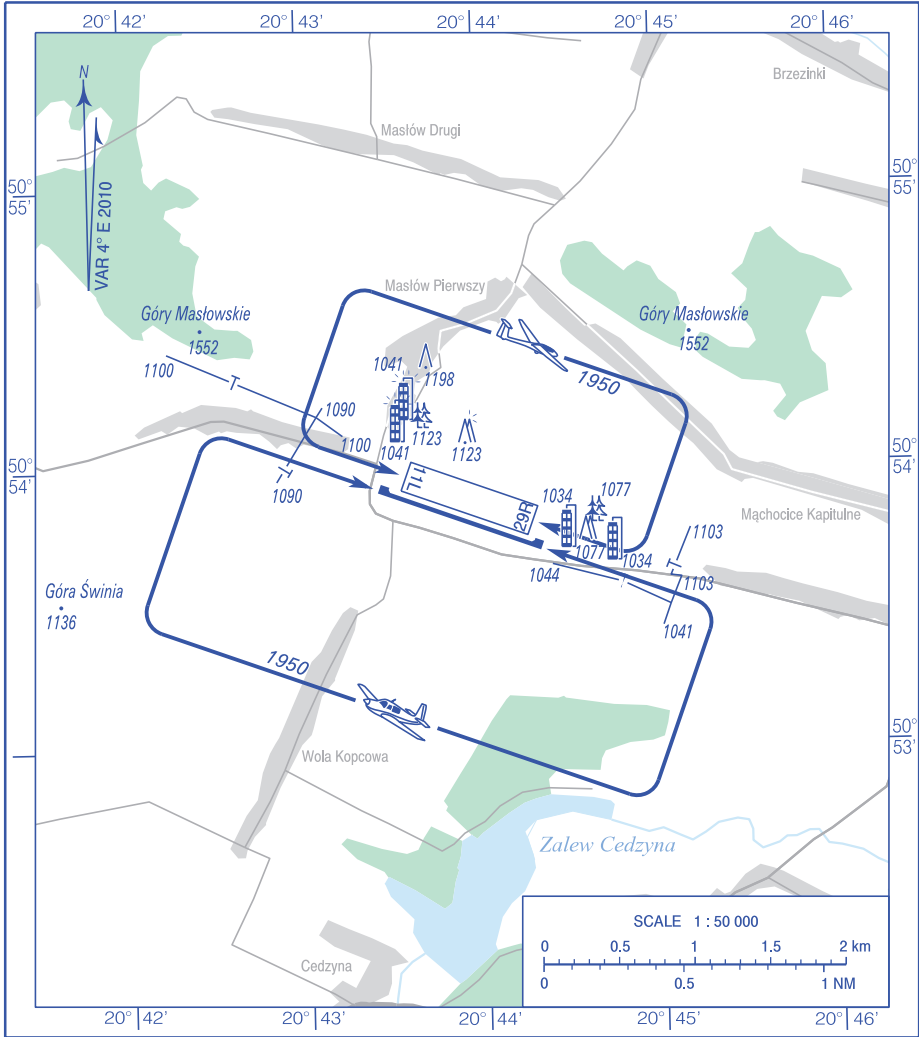

**VISUAL
OPERATION
CHART**

AD ELEV 1010 ft

RADIO 118.080

Masłów k/ Klec

Correction: Obstacles.

AERODROME MINIMA				
AIRCRAFT TYPE	DAY		NIGHT	
	CEILING (ft)	VISIBILITY (m)	CEILING (ft)	VISIBILITY (m)
AEROPLANES	660	2000	1650	5000
GLIDERS	1000	2000	1650	5000
HELICOPTERS	500	1500	1650	3000