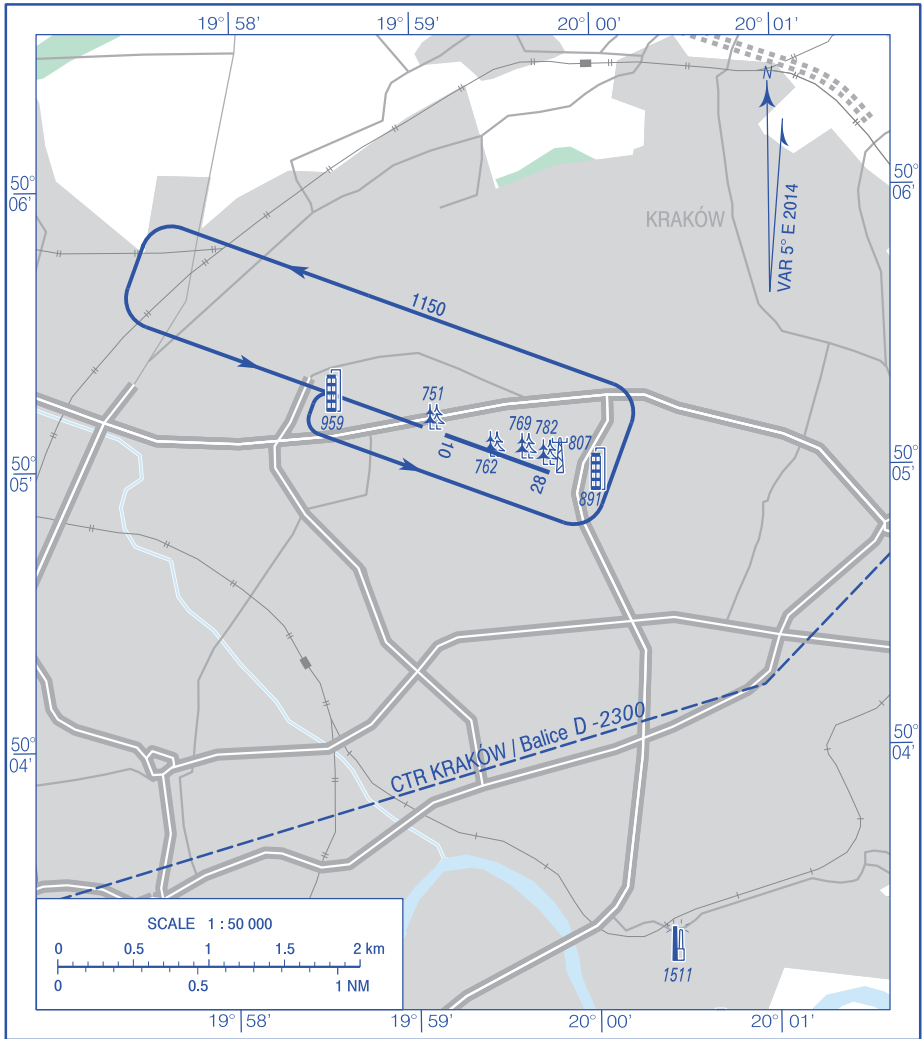

**VISUAL
OPERATION
CHART**

AD ELEV 717 ft

RADIO 135.180

AIRFIELD KRAKÓW - CZYŻYNY

AERODROME MINIMA				
AIRCRAFT TYPE	DAY		NIGHT	
	CEILING (ft)	VISIBILITY (m)	CEILING (ft)	VISIBILITY (m)
AEROPLANES	-	-	-	-
GLIDERS	-	-	-	-
HELICOPTERS	-	-	-	-