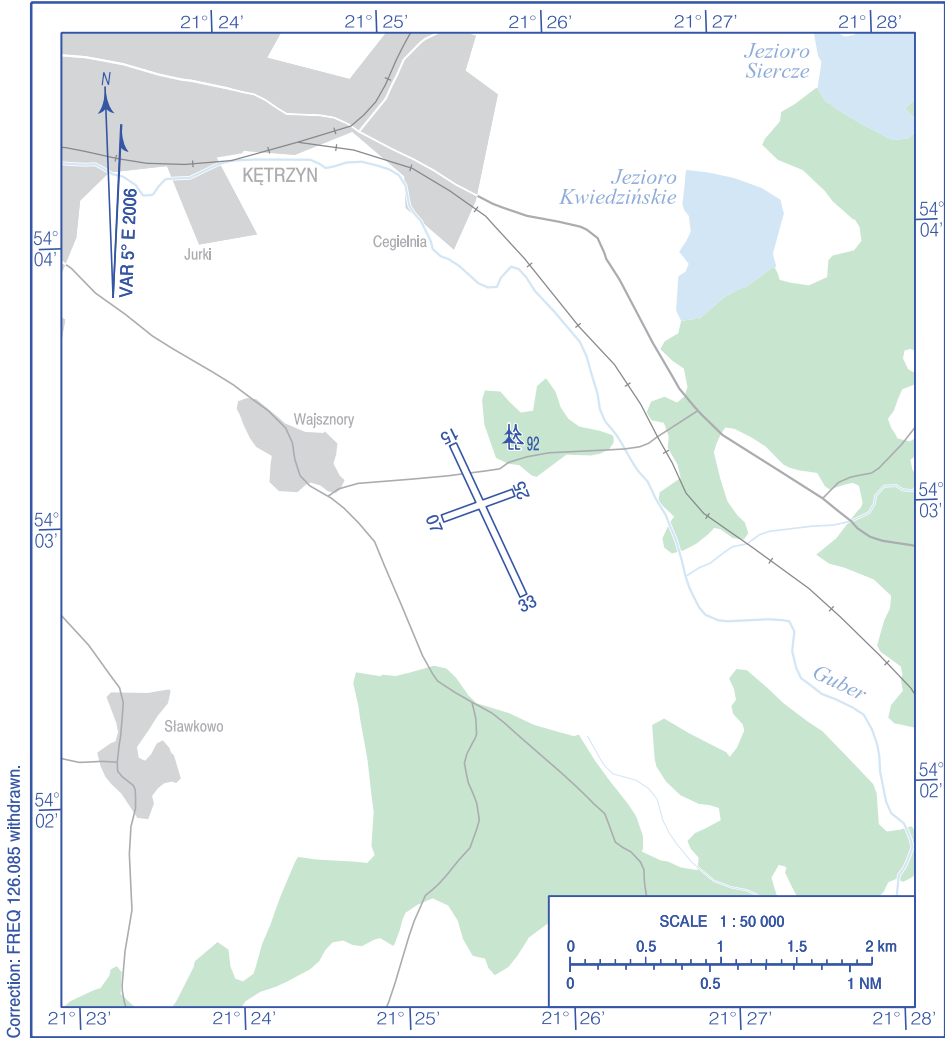

**VISUAL
OPERATION
CHART**

AD ELEV 449 ft

RADIO 119.580

Kętrzyn

AERODROME MINIMA

AIRCRAFT TYPE	DAY		NIGHT	
	CEILING (ft)	VISIBILITY (m)	CEILING (ft)	VISIBILITY (m)
AEROPLANES	500	1500	1650	5000
GLIDERS	1000	2000	1650	5000
HELICOPTERS	170	1000	1000	3000