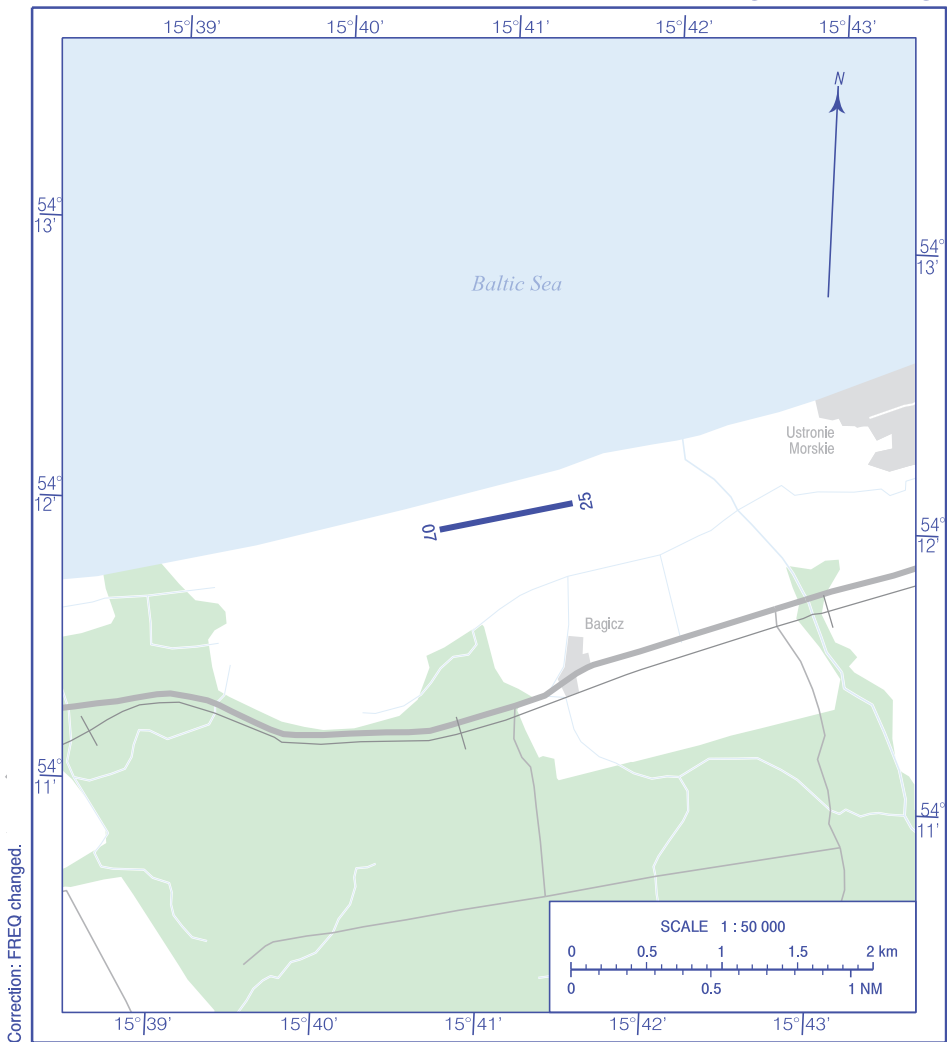

**VISUAL
OPERATION
CHART**

AD ELEV 20 ft

RADIO 118.830

Bagicz k/Kołobrzegu

AERODROME MINIMA				
AIRCRAFT TYPE	DAY		NIGHT	
	CEILING (ft)	VISIBILITY (m)	CEILING (ft)	VISIBILITY (m)
AEROPLANES	660	2000	-	-
GLIDERS	1000	3000	-	-
BALLOONS	660	3000	-	-
HANG GLIDERS AND PARAGLIDERS	660	3000	-	-