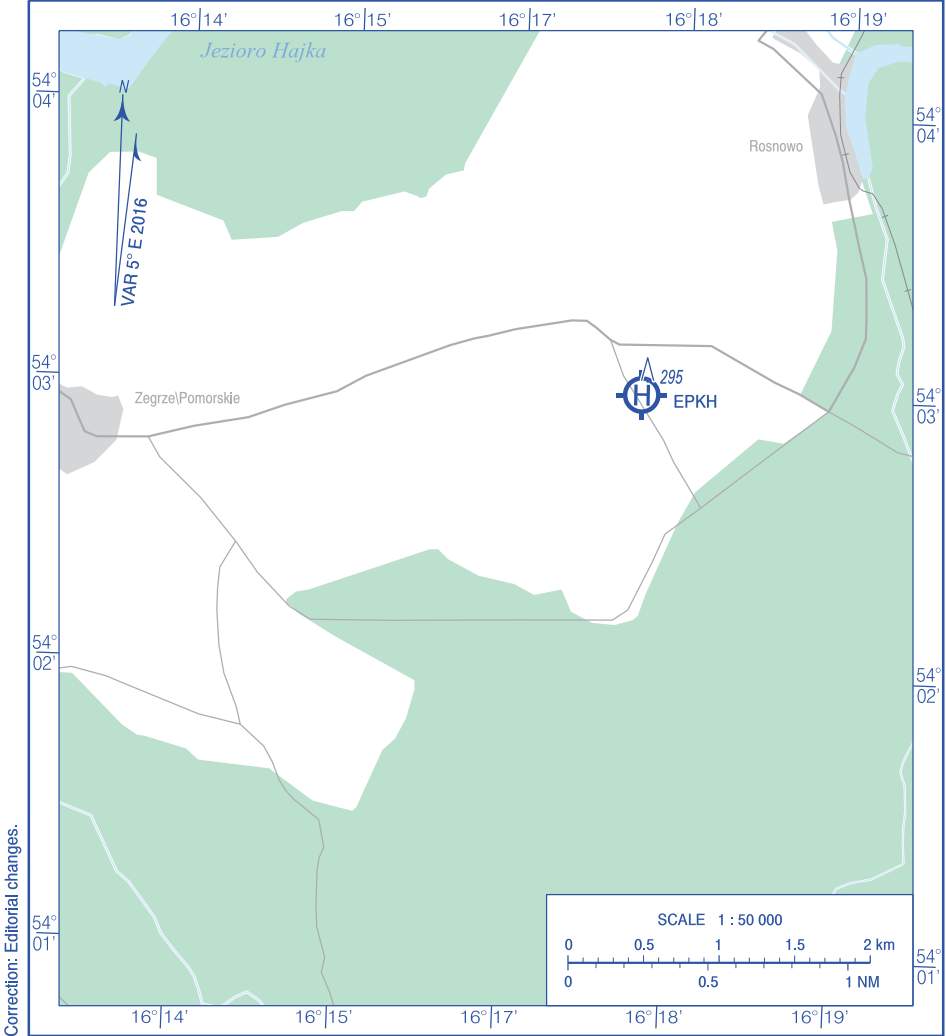

**VISUAL
OPERATION
CHART**

AD ELEV 237 ft

Koszalin Baza LPR

| AERODROME MINIMA | | | | |
|------------------|--------------|----------------|--------------|----------------|
| AIRCRAFT TYPE | DAY | | NIGHT | |
| | CEILING (ft) | VISIBILITY (m) | CEILING (ft) | VISIBILITY (m) |
| HELICOPTER | 300 | 1000 | 1500 | 3000 |
| | | | | |
| | | | | |
| | | | | |