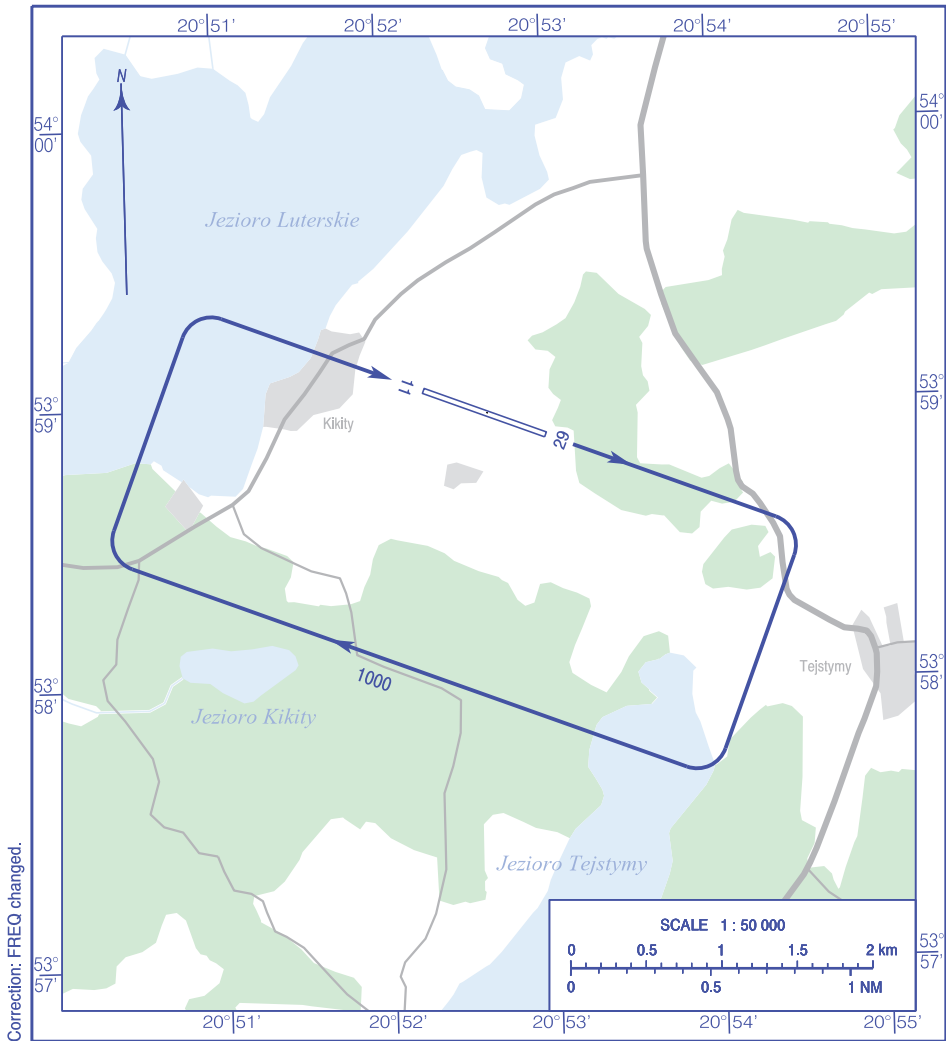

**VISUAL
OPERATION
CHART**

AD ELEV 590 ft

RADIO 119.405

AIRFIELD KIKITY

AERODROME MINIMA				
AIRCRAFT TYPE	DAY		NIGHT	
	CEILING (ft)	VISIBILITY (m)	CEILING (ft)	VISIBILITY (m)
AEROPLANES	-	-	-	-
HELICOPTERS	-	-	-	-