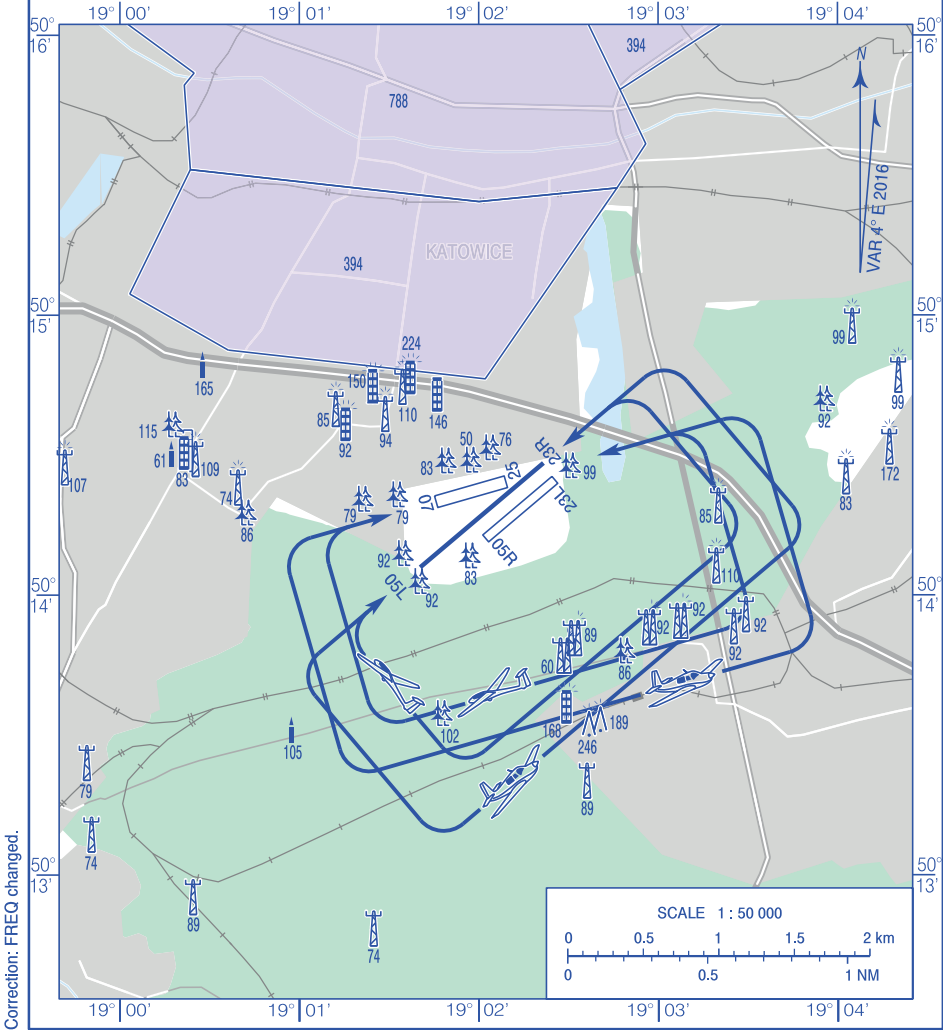

**VISUAL  
OPERATION  
CHART**

AD ELEV 928 ft

RADIO 120.080

**Katowice Muchowiec**

**AERODROME MINIMA**

AIRCRAFT TYPE	DAY		NIGHT	
	CEILING (ft)	VISIBILITY (m)	CEILING (ft)	VISIBILITY (m)
AEROPLANES	660	2000	1650	5000
GLIDERS	1000	3000	1650	5000
HELICOPTERS	330	1000	1000	3000