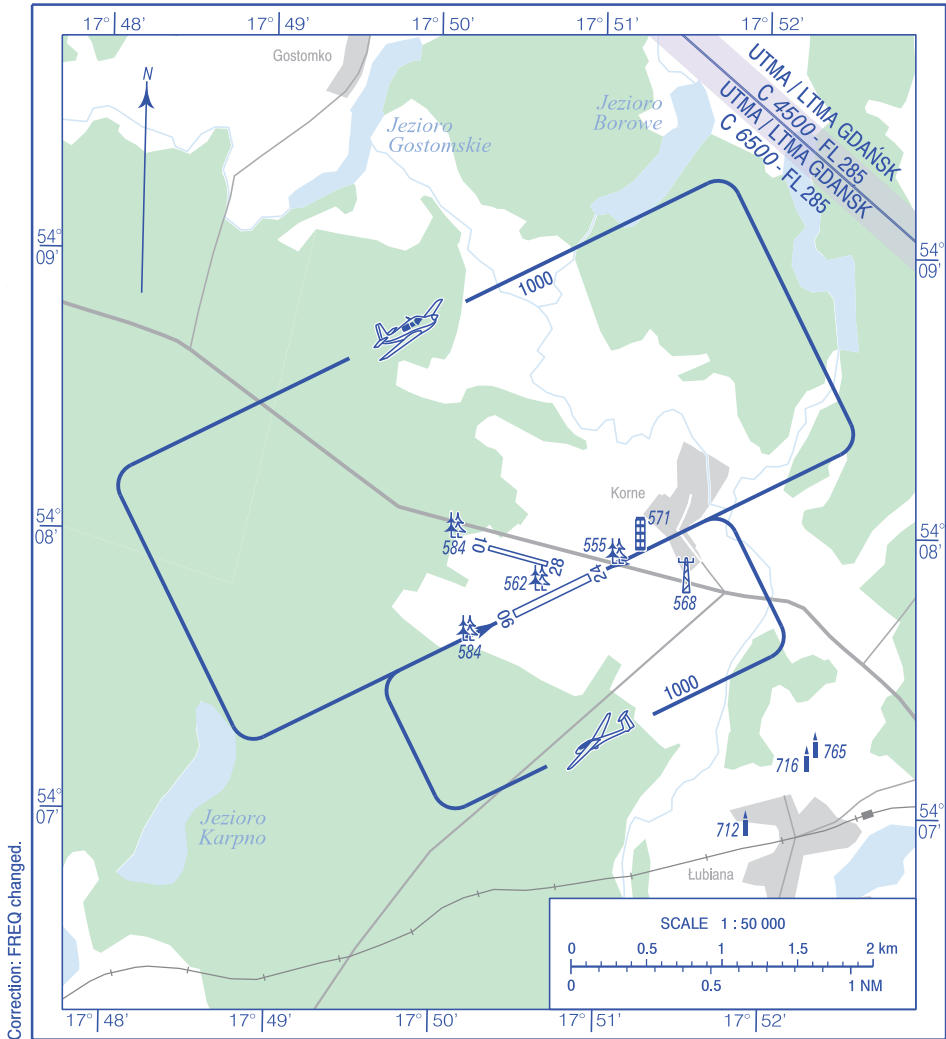

**VISUAL
OPERATION
CHART**

AD ELEV 535 ft

RADIO 121.180

AIRFIELD KORNE

AERODROME MINIMA				
AIRCRAFT TYPE	DAY		NIGHT	
	CEILING (ft)	VISIBILITY (m)	CEILING (ft)	VISIBILITY (m)
AEROPLANES	500	1500	-	-
GLIDERS	1000	2000	-	-
HELICOPTERS	500	1000	-	-