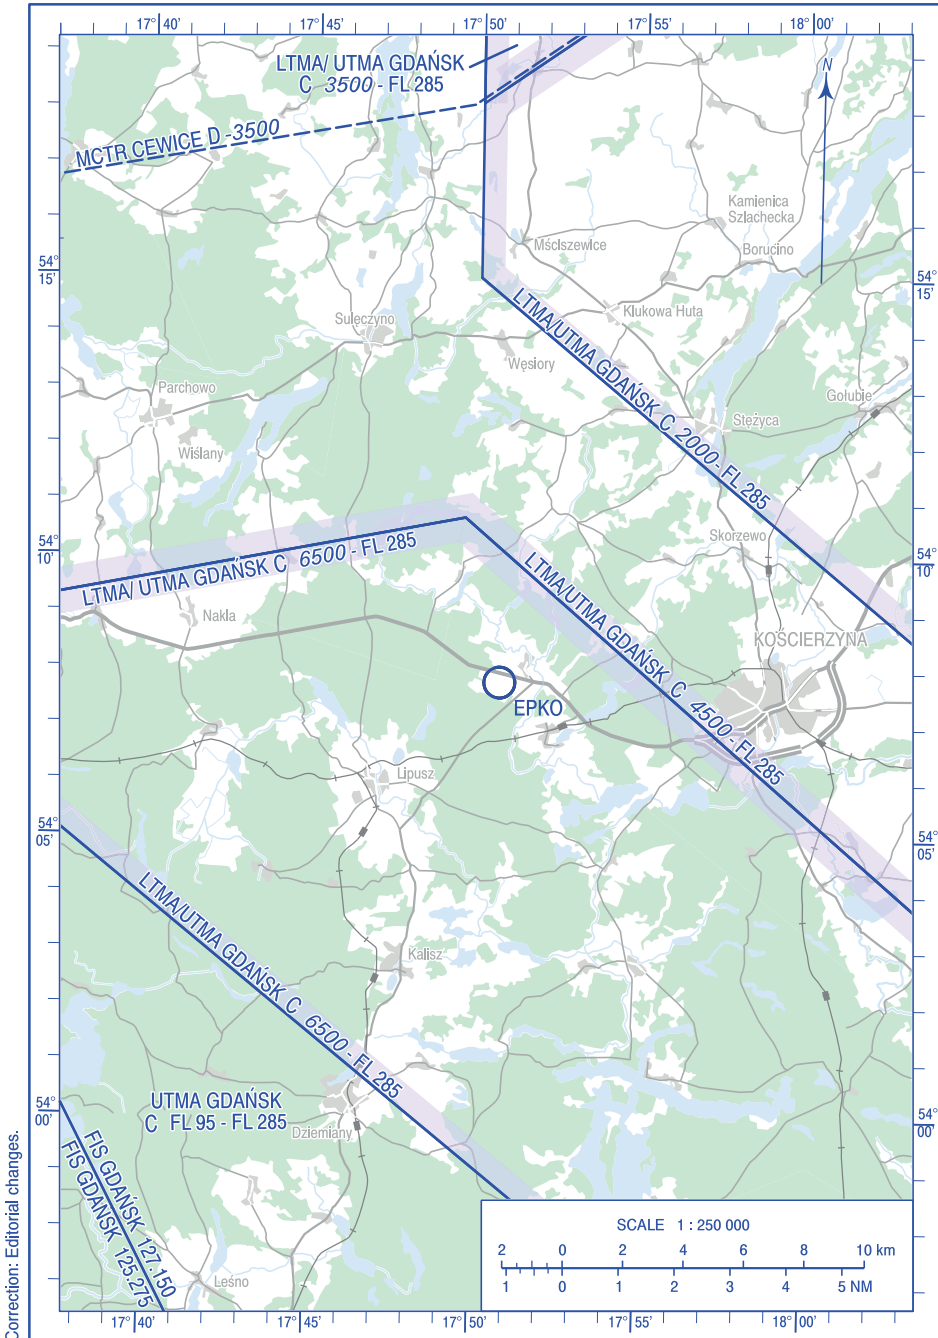

**VISUAL
OPERATION
CHART**

AD ELEV 535 ft

FIS GDAŃSK INFORMATION 127.150
125.275

AIRFIELD KORNE

Correction: Editorial changes.