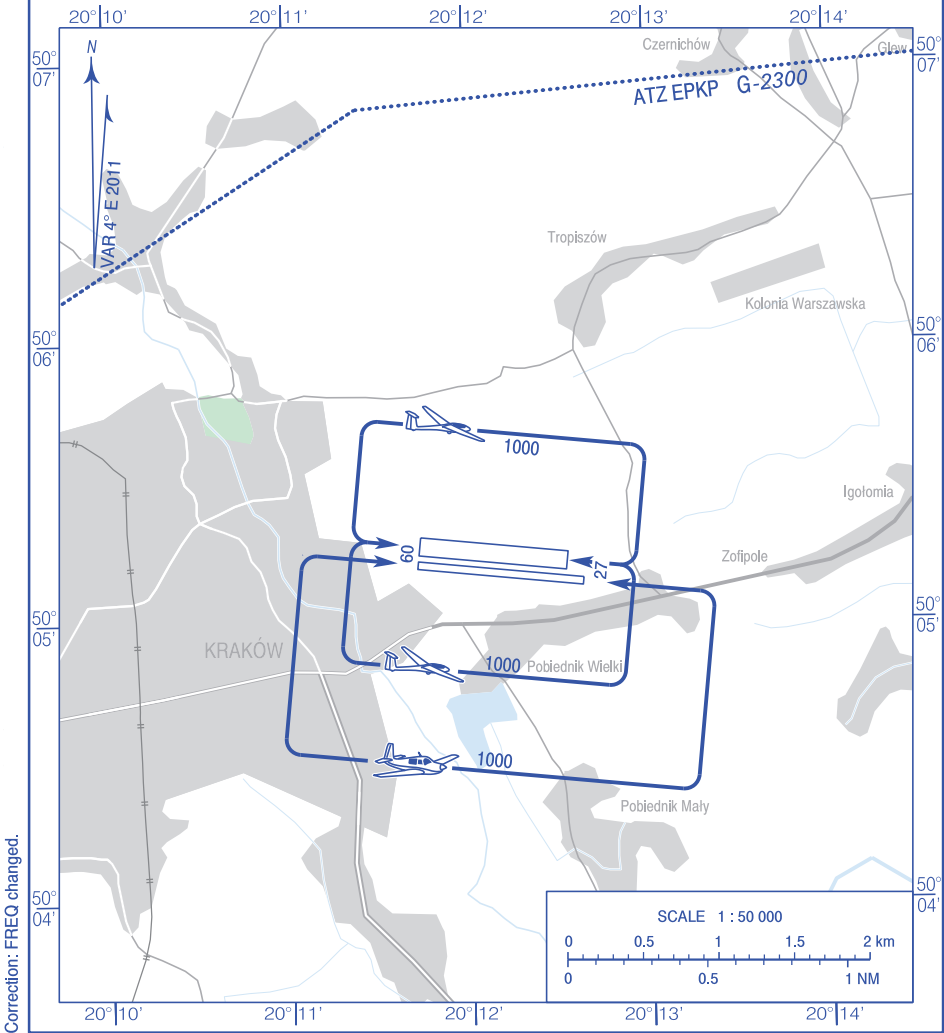

**VISUAL
OPERATION
CHART**

AD ELEV 664 ft

RADIO 118.605

Pobiednik k/Krakowa

AERODROME MINIMA				
AIRCRAFT TYPE	DAY		NIGHT	
	CEILING (ft)	VISIBILITY (m)	CEILING (ft)	VISIBILITY (m)
AEROPLANES	500	1500	1650	5000
GLIDERS	1000	2000	1650	5000
HELICOPTERS	330	1000	660	2000