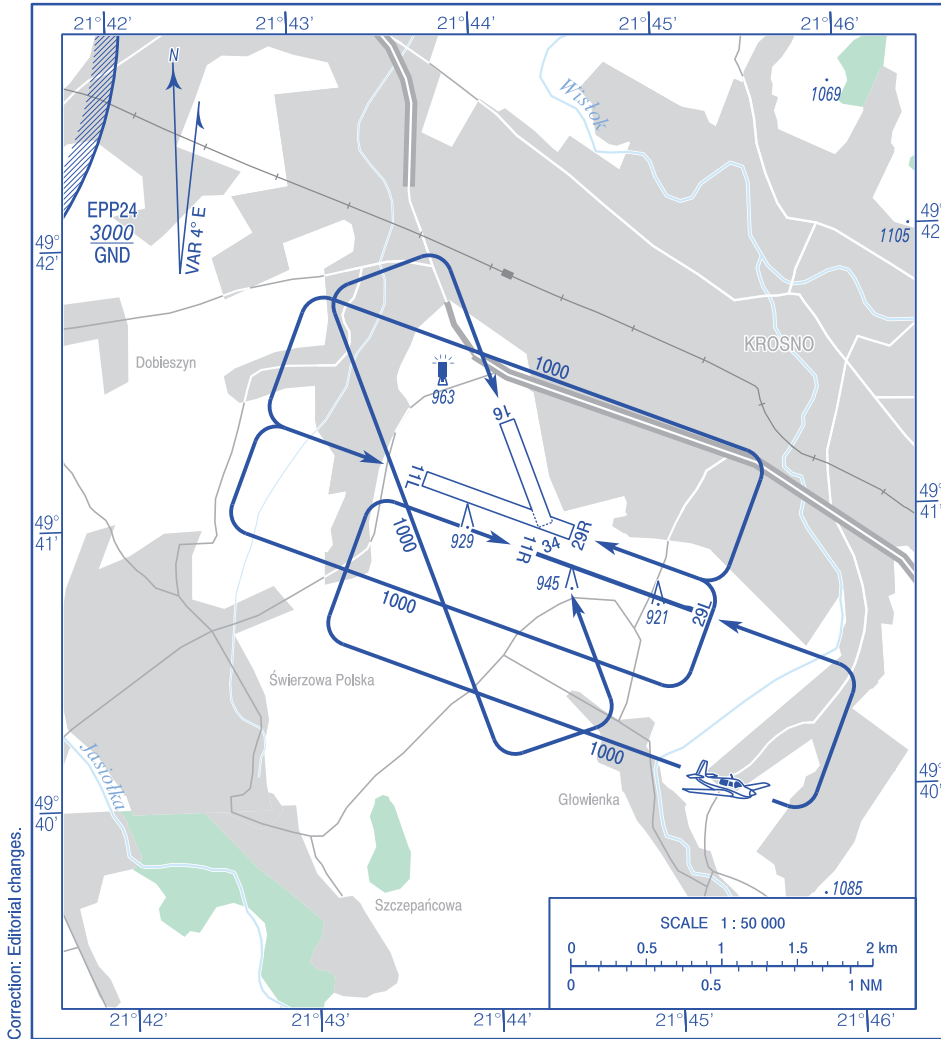

**VISUAL
OPERATION
CHART**

AD ELEV 928 ft

RADIO 2 119.555

Krosno

Correction: Editorial changes.

AERODROME MINIMA				
AIRCRAFT TYPE	DAY		NIGHT	
	CEILING (ft)	VISIBILITY (m)	CEILING (ft)	VISIBILITY (m)
AEROPLANES	660	2000	1650	5000
GLIDERS	1000	2000	1650	5000
HELICOPTERS	660	1500	1000	5000