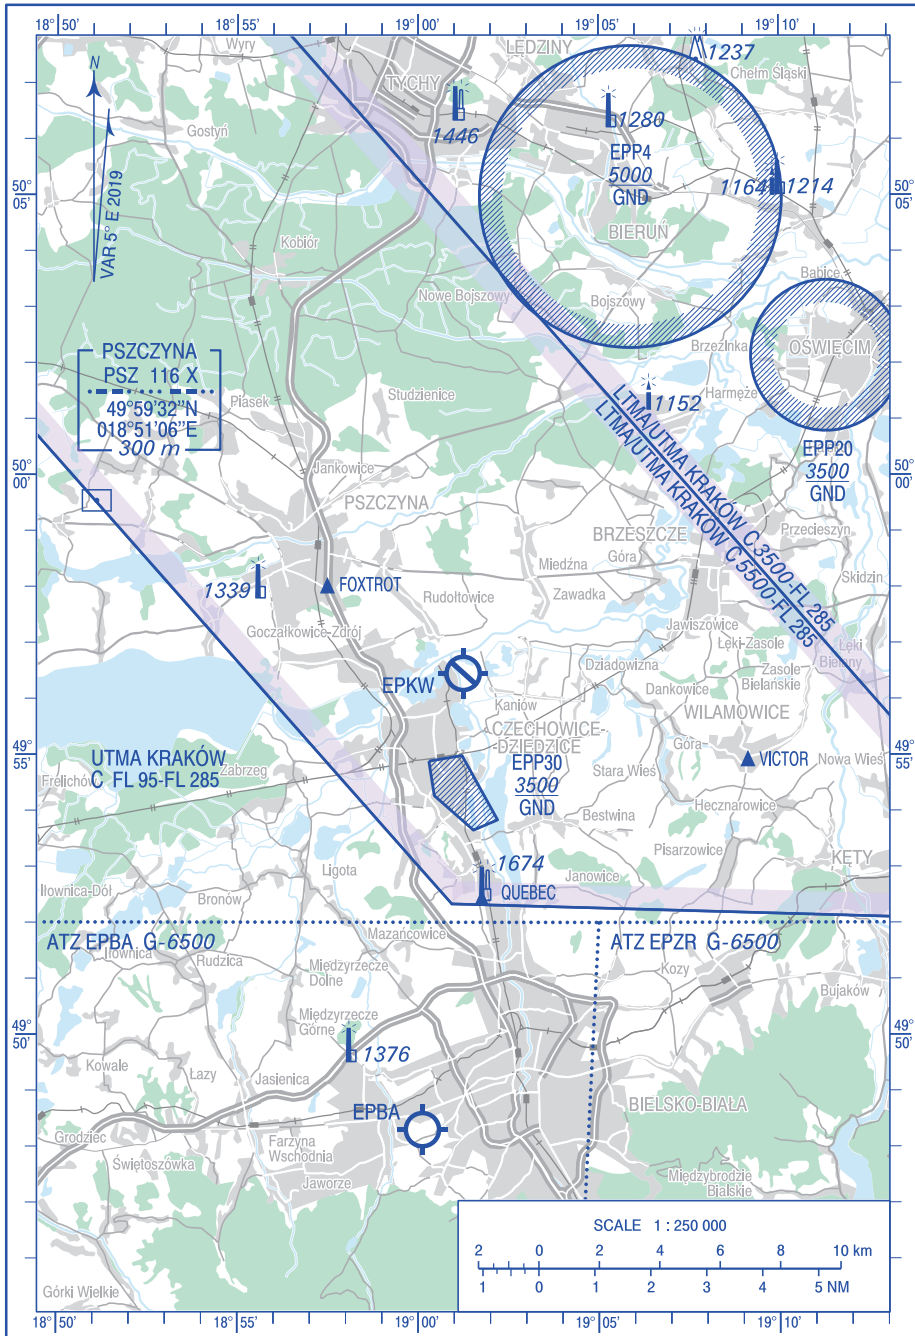

VISUAL
OPERATION
CHART

AD ELEV 836 ft

FIS KRAKÓW INFORMATION 119.275

Kaniów

Correction: Editorial changes.