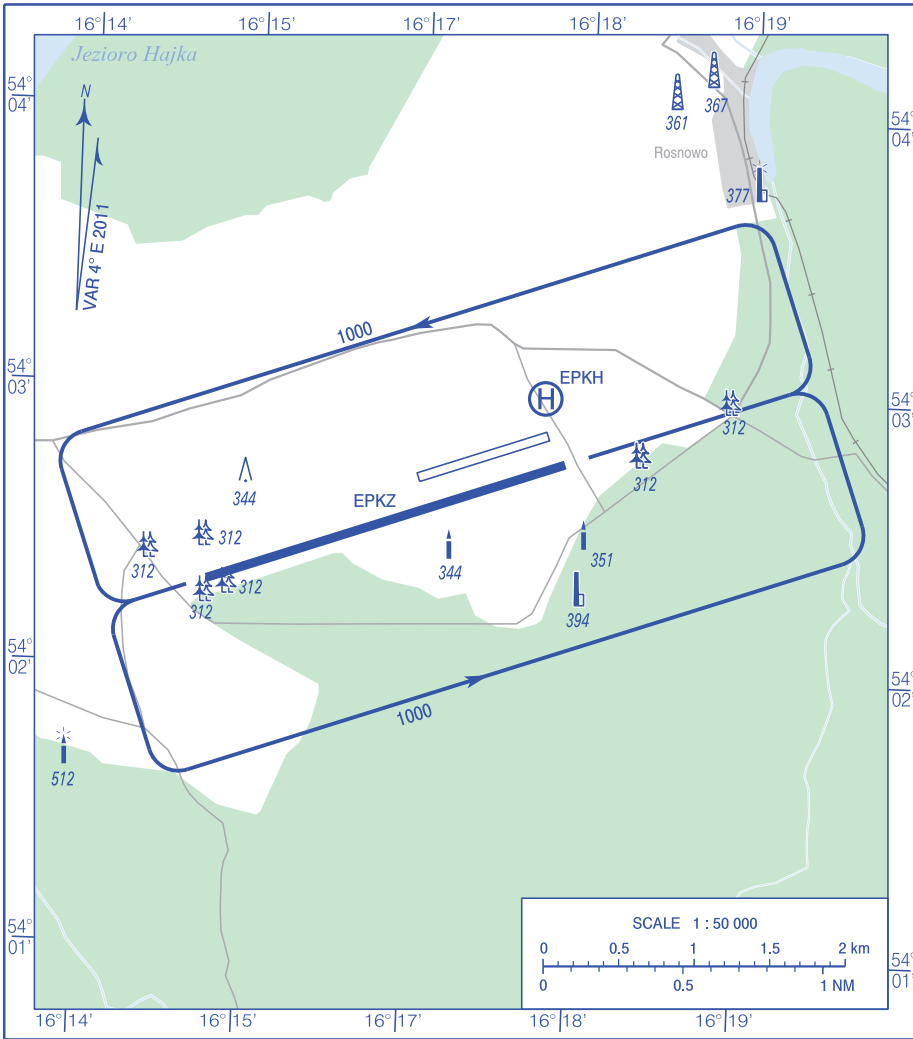

**VISUAL  
OPERATION  
CHART**

AD ELEV 240 ft

RADIO 122.305

**AIRFIELD KOSZALIN -  
ZEGRZE POMORSKIE**

Correction: FREQ. Editorial changes.

AERODROME MINIMA				
AIRCRAFT TYPE	DAY		NIGHT	
	CEILING (ft)	VISIBILITY (m)	CEILING (ft)	VISIBILITY (m)
AEROPLANES	660	2000	1650	5000
GLIDERS	1000	2000	1650	5000
HELICOPTERS	660	2000	1000	5000
BALLOONS	660	2000	1650	5000
POWERED HAND-GLIDERS	660	2000	1650	5000