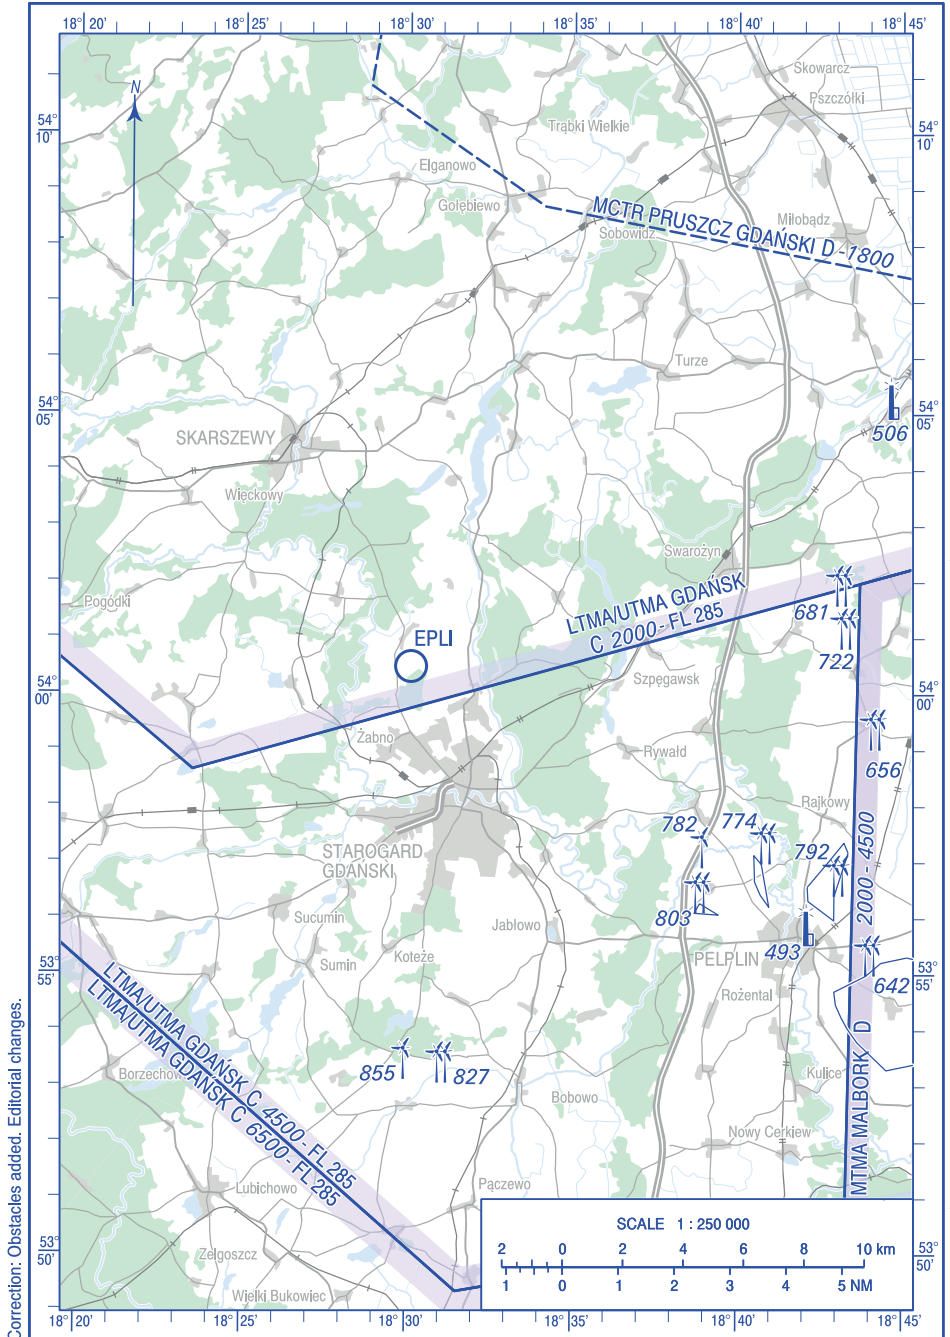

**VISUAL
OPERATION
CHART**

AD ELEV 335 ft

FIS GDAŃSK INFORMATION 127.150

**AIRFIELD
LINOWIEC**

Correcion: Obstacles added. Editorial changes.