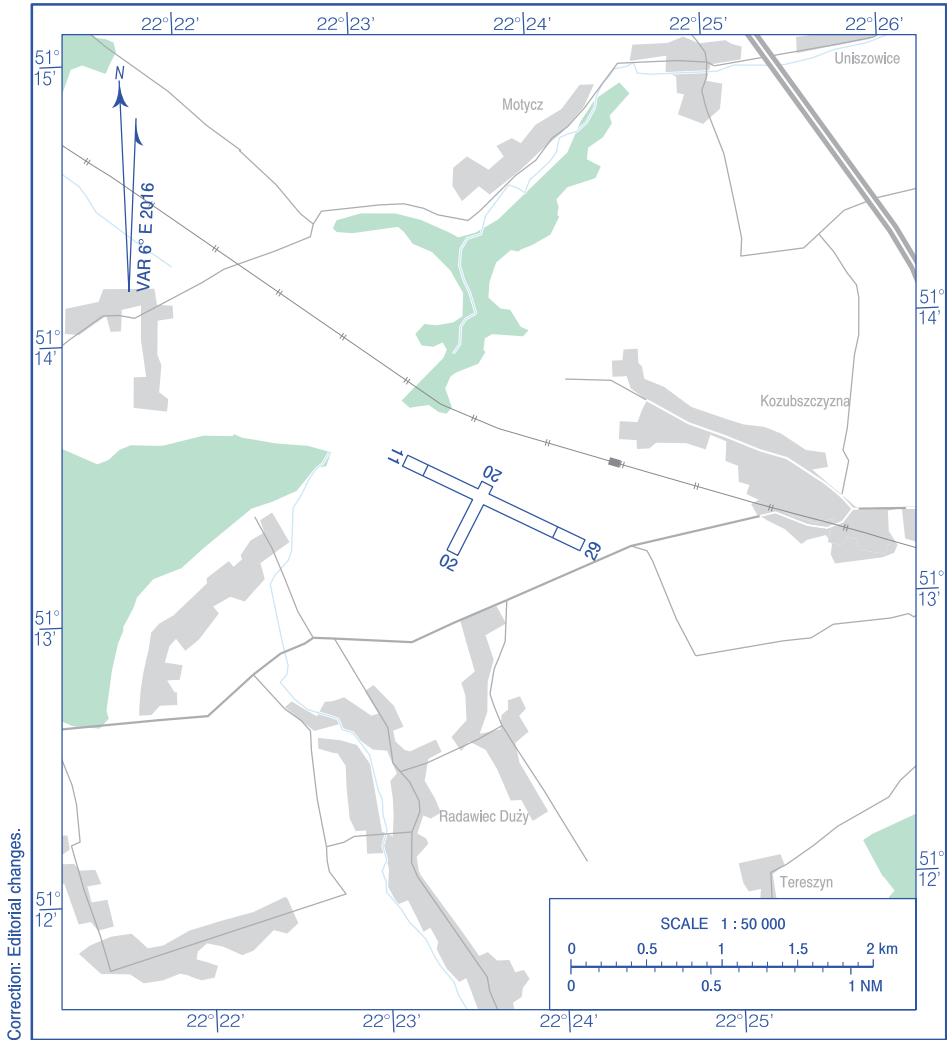

**VISUAL
OPERATION
CHART**

AD ELEV 797 ft

RADIO 121.390

Radawiec k/Lublina

Correction: Editorial changes.

AERODROME MINIMA				
AIRCRAFT TYPE	DAY		NIGHT	
	CEILING (ft)	VISIBILITY (m)	CEILING (ft)	VISIBILITY (m)
AEROPLANES	500	1500	1650	5000
GLIDERS	1000	2000	1650	5000
HELICOPTERS	170	1000	330	1000
BALLONS	1650	4000	1650	5000