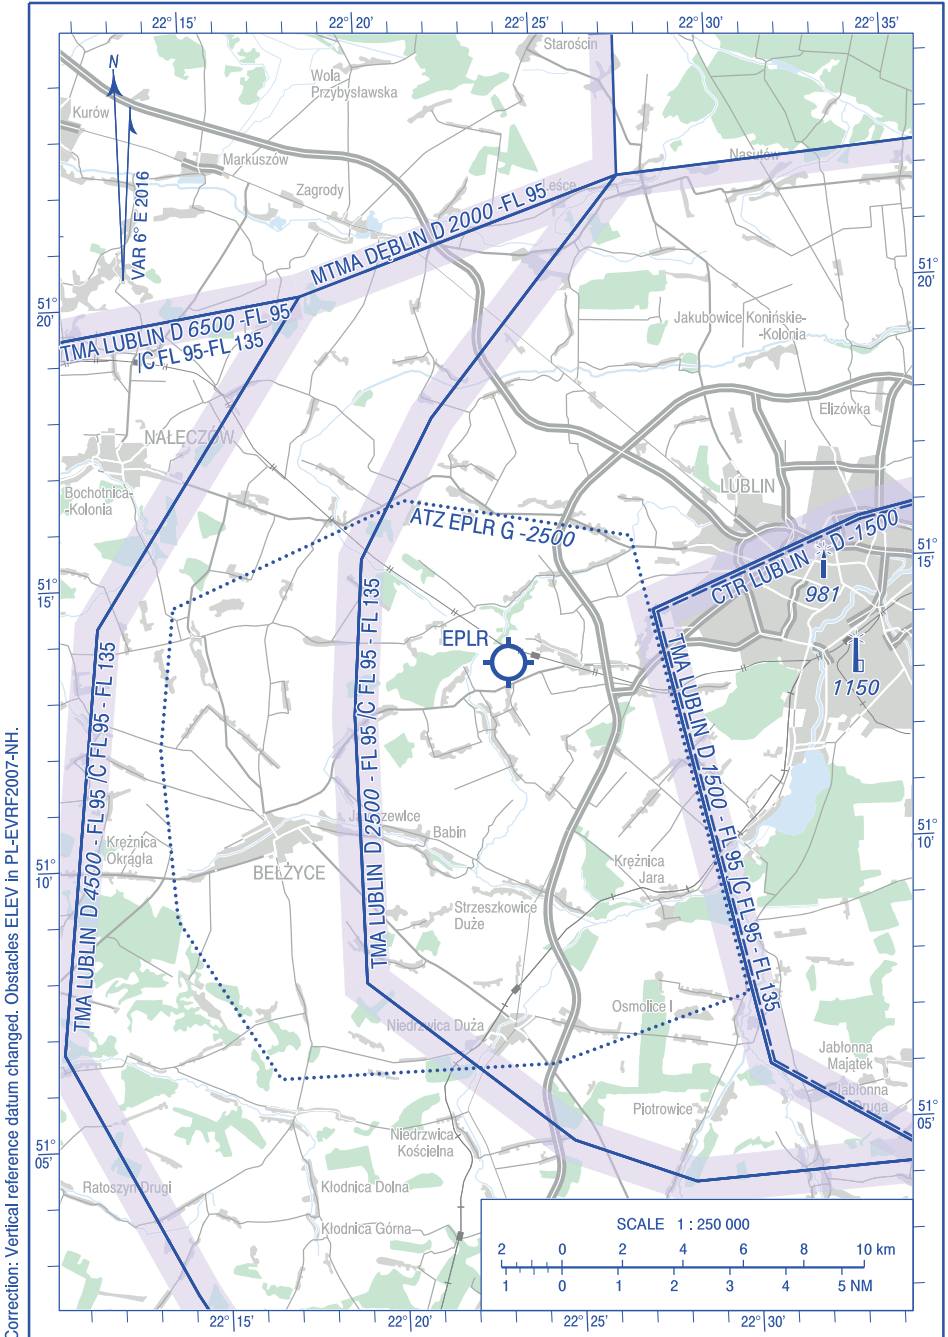

VISUAL  
OPERATION  
CHART

AD ELEV 797 ft

FIS WARSZAWA INFORMATION 119.450

Radawiec k/Lublina

Correction: Vertical reference datum changed. Obstacles ELEV in PL-EVRF2007-NH.